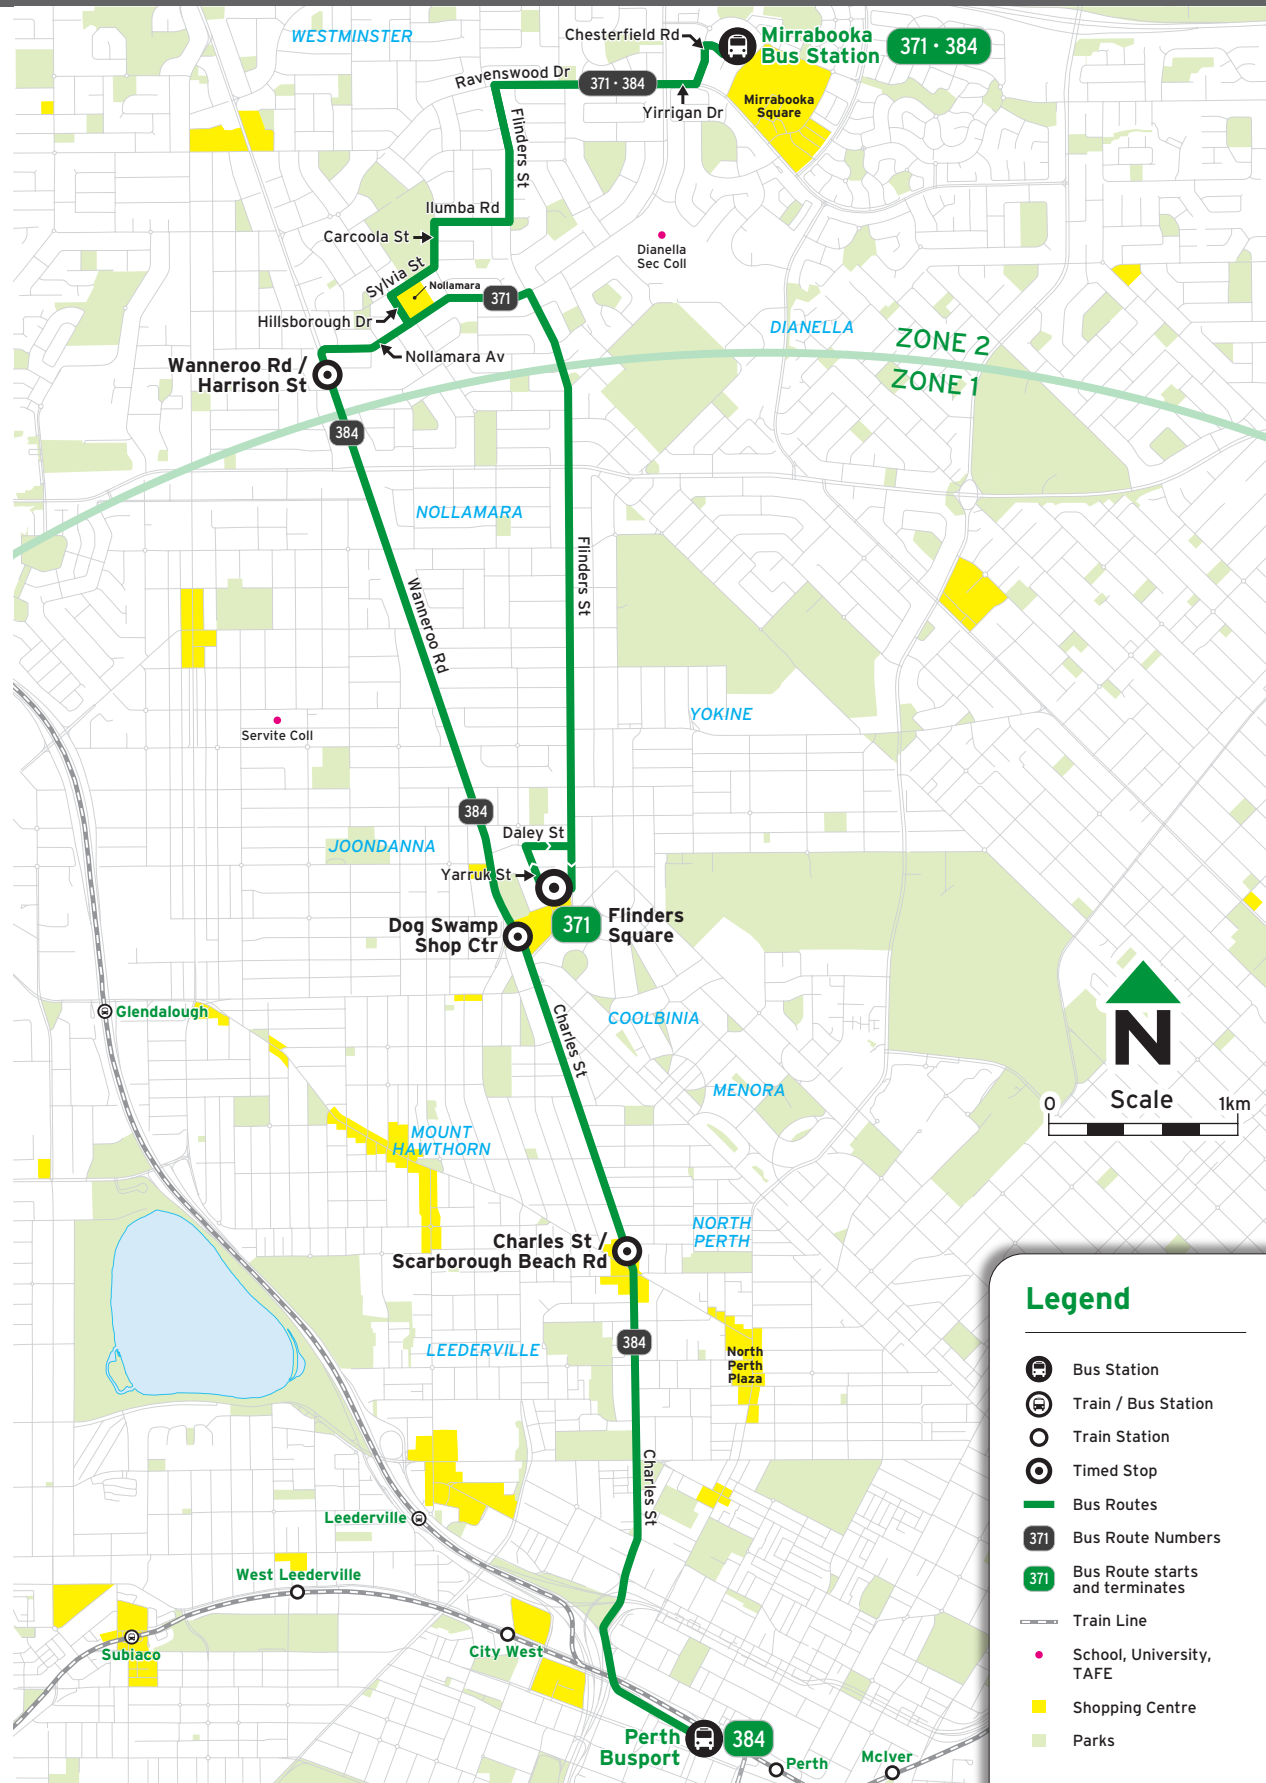

Route 371 - To Yokine

Timed Stops		
Stop No.	12538 / Stand 2	25948
Route No.	Mirrabooka Bus Stn	Nangar St / Flinders Square
Monday to Friday		
am	371 9:45	10:01
	371 10:45	11:02
	371 11:45	12:02
pm	371 12:45	1:02
	371 1:45	2:02
	371 2:45	3:05
No Saturday, Sunday & Public Holiday service		

Route 371, 384 - Map

Tag on. Tag off.
Tag us.

View our platforms from our platforms, or anywhere else.

Legend

- Bus Station
- Train / Bus Station
- Train Station
- Timed Stop
- Bus Routes
- Bus Route Numbers
- Bus Route starts and terminates
- Train Line
- School, University, TAFE
- Shopping Centre
- Parks