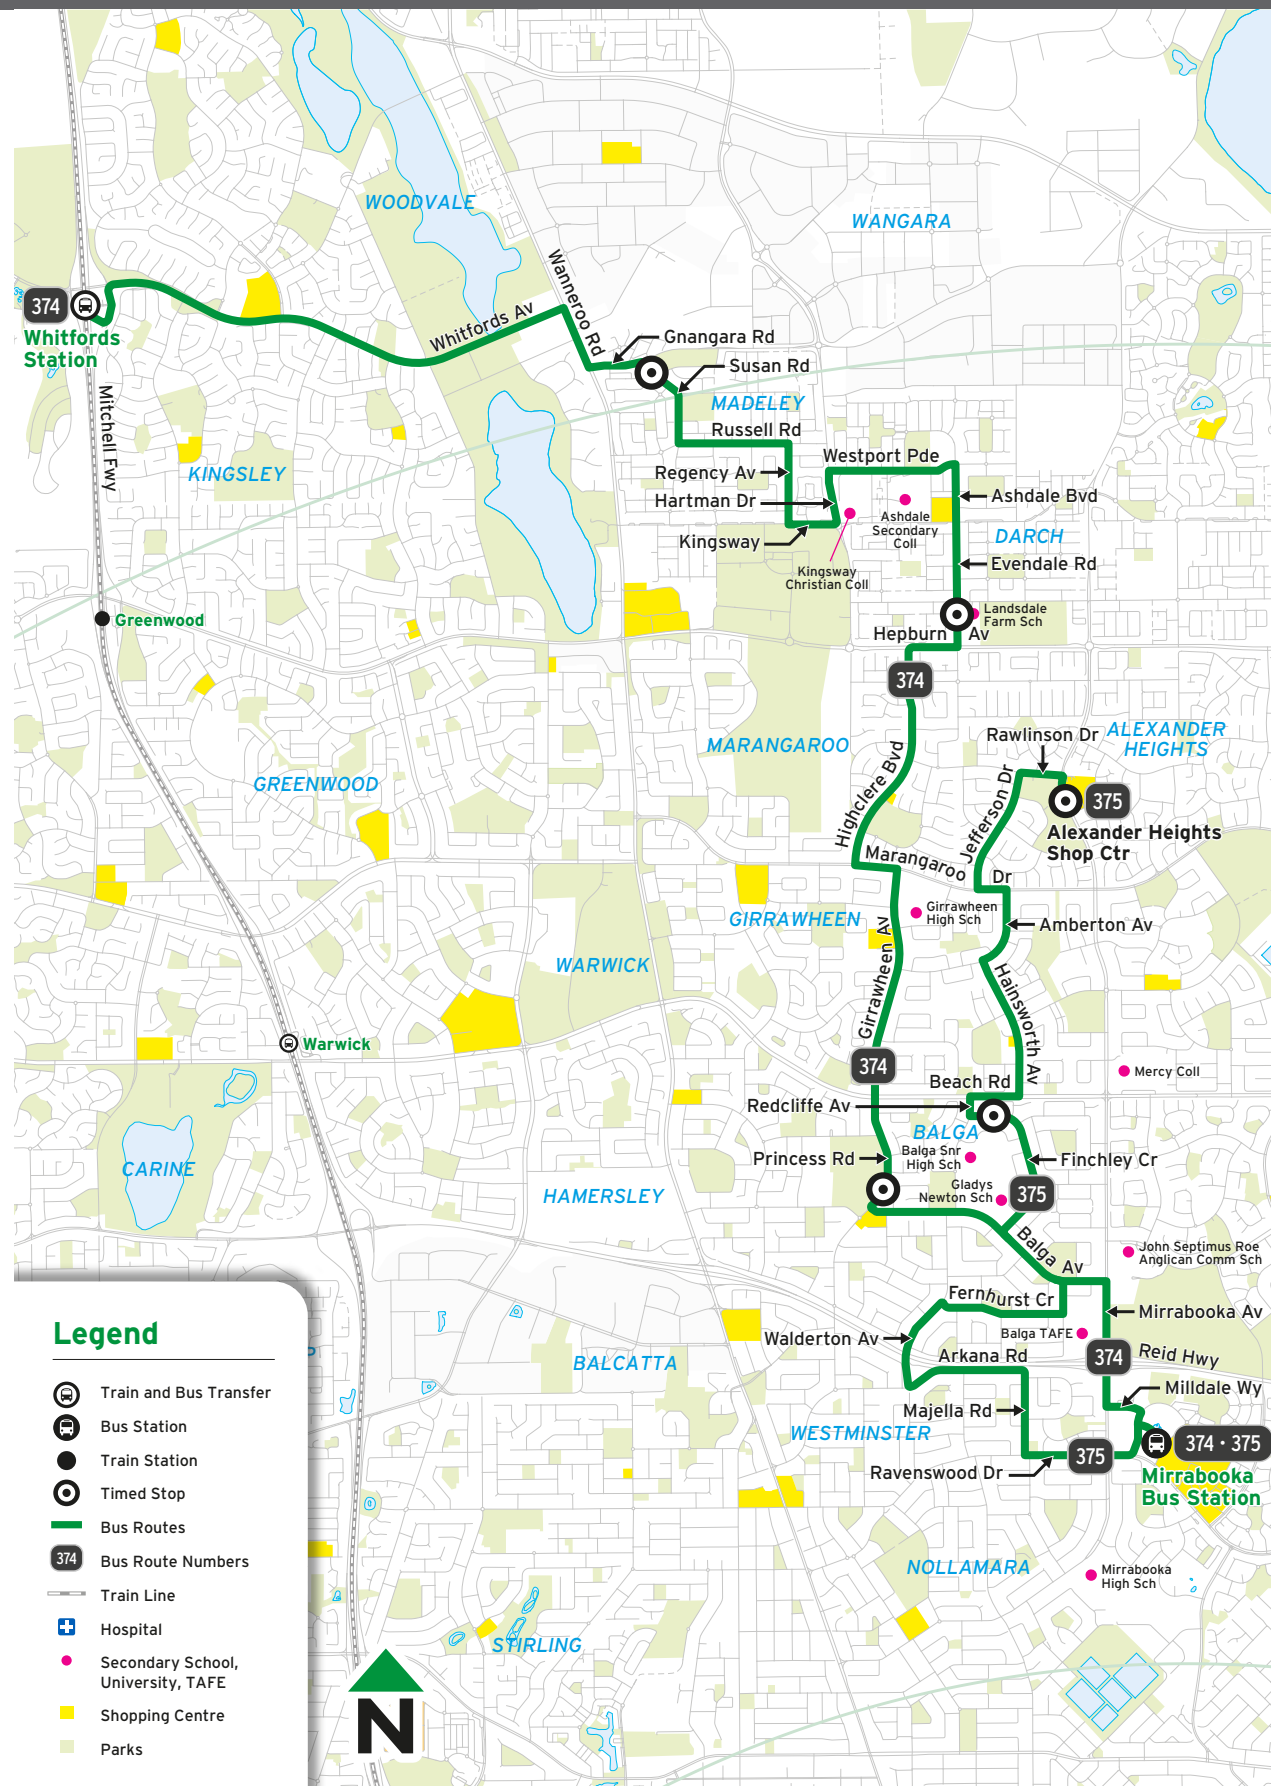

Timed Stops			
Stop No.	12536 / Stand 5	16341	12503
Route No.	Mirrabooka Bus Stn	Finchley Cr / Redcliffe Av	Alexander Heights Shop Ctr
Saturday			
am 375	7:39	7:49	7:58
375	8:54	9:05	9:15
375	9:54	10:05	10:15
375	10:54	11:05	11:15
375	11:54	12:06	12:17
pm 375	12:54	1:06	1:17
375	1:54	2:06	2:16
375	2:54	3:06	3:16
375	3:54	4:06	4:16
375	4:54	5:05	5:15
375	5:54	6:05	6:15
375	6:54	7:05	7:15
375	8:05	8:15	8:25
375	9:10	9:20	9:30
375	10:09	10:19	10:29
375	11:09	11:19	11:29
am 375	12:09	12:18	12:27
Sunday and Public Holidays			
am 375	9:53	10:03	10:13
375	10:53	11:03	11:12
375	11:53	12:04	12:13
pm 375	12:53	1:04	1:14
375	1:53	2:05	2:15
375	2:53	3:05	3:15
375	3:53	4:05	4:15
375	4:53	5:05	5:16
375	5:53	6:04	6:14
375	7:04	7:14	7:22
375	8:19	8:29	8:37

1. **Legend**
2. A Deviates via Whitehaven Cr, Balga.
   - B Operates on school days only and deviates via Mercy College.
   - D Deviates via Bloodwood Dr, Marangaroo.
   - H Operates on school holidays only.
   - S Operates on school days only and extends to Ashdale Secondary College and Kingsway Christian College.

Route 374, 375 Map

Route 374 - From Mirrabooka

Timed Stops					
Stop No.	12537 / Stand 4	16329	28112	21895	18478 / Stand 2
Route No.	Mirrabooka Bus Stn	Princess Rd / Balga Av	Evandale Rd / Landsdale Rd	Susan Rd / Gngangara Rd	Whitfords Stn
Monday to Friday					
am 374	-	-	6:06	6:13	6:25
374	-	-	6:30	6:37	6:50
374	-	-	6:59	7:07	7:20
374	-	-	7:14	7:22	7:35
374	-	-	7:33	7:42	7:55
374 A	7:31	7:37	7:49	8:00	8:15
374	-	-	8:14	8:22	8:35
374 A	8:01	8:08	8:24	8:36	8:50
374 A	9:15	9:21	9:33	9:42	9:53
374 A	10:14	10:20	10:33	10:41	10:53
374 A	11:13	11:19	11:32	11:40	11:53
pm 374 A	12:13	12:19	12:32	12:40	12:53
374 A	1:18	1:25	1:38	1:47	2:00
374 R	2:16	2:23	2:36	2:45	3:00
374 W	2:16	2:23	2:36	2:51	3:05
374 B	-	-	-	3:32	3:50
374 H	3:06	3:14	3:27	3:35	3:50
374 S	3:06	3:14	3:28	3:46	4:04
374 C	-	3:27	3:41	-	-
374 E	3:40	3:46	4:00	-	-
374 F	3:40	3:54	4:10	-	-
374 A	4:06	4:13	4:27	4:36	4:50
374 G	4:20	4:26	4:40	-	-
374	4:52	4:58	5:07	5:16	5:30
374 G	5:21	5:27	5:41	-	-
374 G	5:50	5:56	6:09	-	-
374 G	6:18	6:24	6:37	-	-
374 G	7:00	7:05	7:18	-	-

1. **Legend**
2. A Deviates via Newport Shopping Centre.
   - B Operates on Monday, Tuesday, Thursday and Friday school days only. Departs Ashdale Secondary College at 3.20pm.
   - C Operates on school days only. Departs from Mercy College at 3.20pm and terminates on Landsdale Rd after Hepburn Rd, Darch.
   - E Operates on school holidays only. Terminates on Evandale Rd, before Landsdale Rd, Darch.
   - F Operates on school days only and deviates via John Septimus Roe Anglican School (Mirrabooka) and terminates on Evandale Rd, before Landsdale Rd, Darch.
   - G Terminates on Evandale Rd, before Landsdale Rd, Darch.
   - H Operates on school holidays only and deviates via Newport Shopping Centre.
   - R Deviates via Newport Shopping Centre. Does not operate on Wednesday school days.
   - S Operates on school days only and deviates via Newport Shopping Centre and Kingsway Christian College.
   - W Operates on Wednesday school days only. Deviates via Newport Shopping Centre and Ashdale Secondary College.

Route 374 - From Mirrabooka

Timed Stops					
Stop No.	12537 / Stand 4	16329	28112	21895	18478 / Stand 2
Route No.	Mirrabooka Bus Stn	Princess Rd / Balga Av	Evandale Rd / Landsdale Rd	Susan Rd / Gngangara Rd	Whitfords Stn
Saturday					
am 374	-	-	7:50	7:57	8:08
374 A	8:29	8:35	8:47	8:55	9:08
374 A	9:44	9:50	10:02	10:10	10:23
374 A	10:43	10:49	11:02	11:10	11:23
374 A	11:43	11:49	12:02	12:10	12:23
pm 374 A	12:43	12:49	1:02	1:10	1:23
374 A	1:45	1:50	2:03	2:11	2:23
374 A	2:45	2:50	3:03	3:11	3:23
374 A	3:45	3:50	4:03	4:11	4:23
374 A	4:46	4:51	5:04	5:12	5:23
374 G	5:39	5:45	5:58	-	-
Sunday and Public Holidays					
am 374	-	-	10:05	10:12	10:23
374 A	10:46	10:51	11:03	11:12	11:23
374 A	11:45	11:50	12:02	12:11	12:23
pm 374 A	12:45	12:50	1:02	1:11	1:23
374 A	1:46	1:51	2:03	2:11	2:23
374 A	2:45	2:51	3:03	3:11	3:23
374 A	3:45	3:51	4:03	4:11	4:23
374 A	4:45	4:51	5:03	5:11	5:23
374 G	5:38	5:44	5:56	-	-