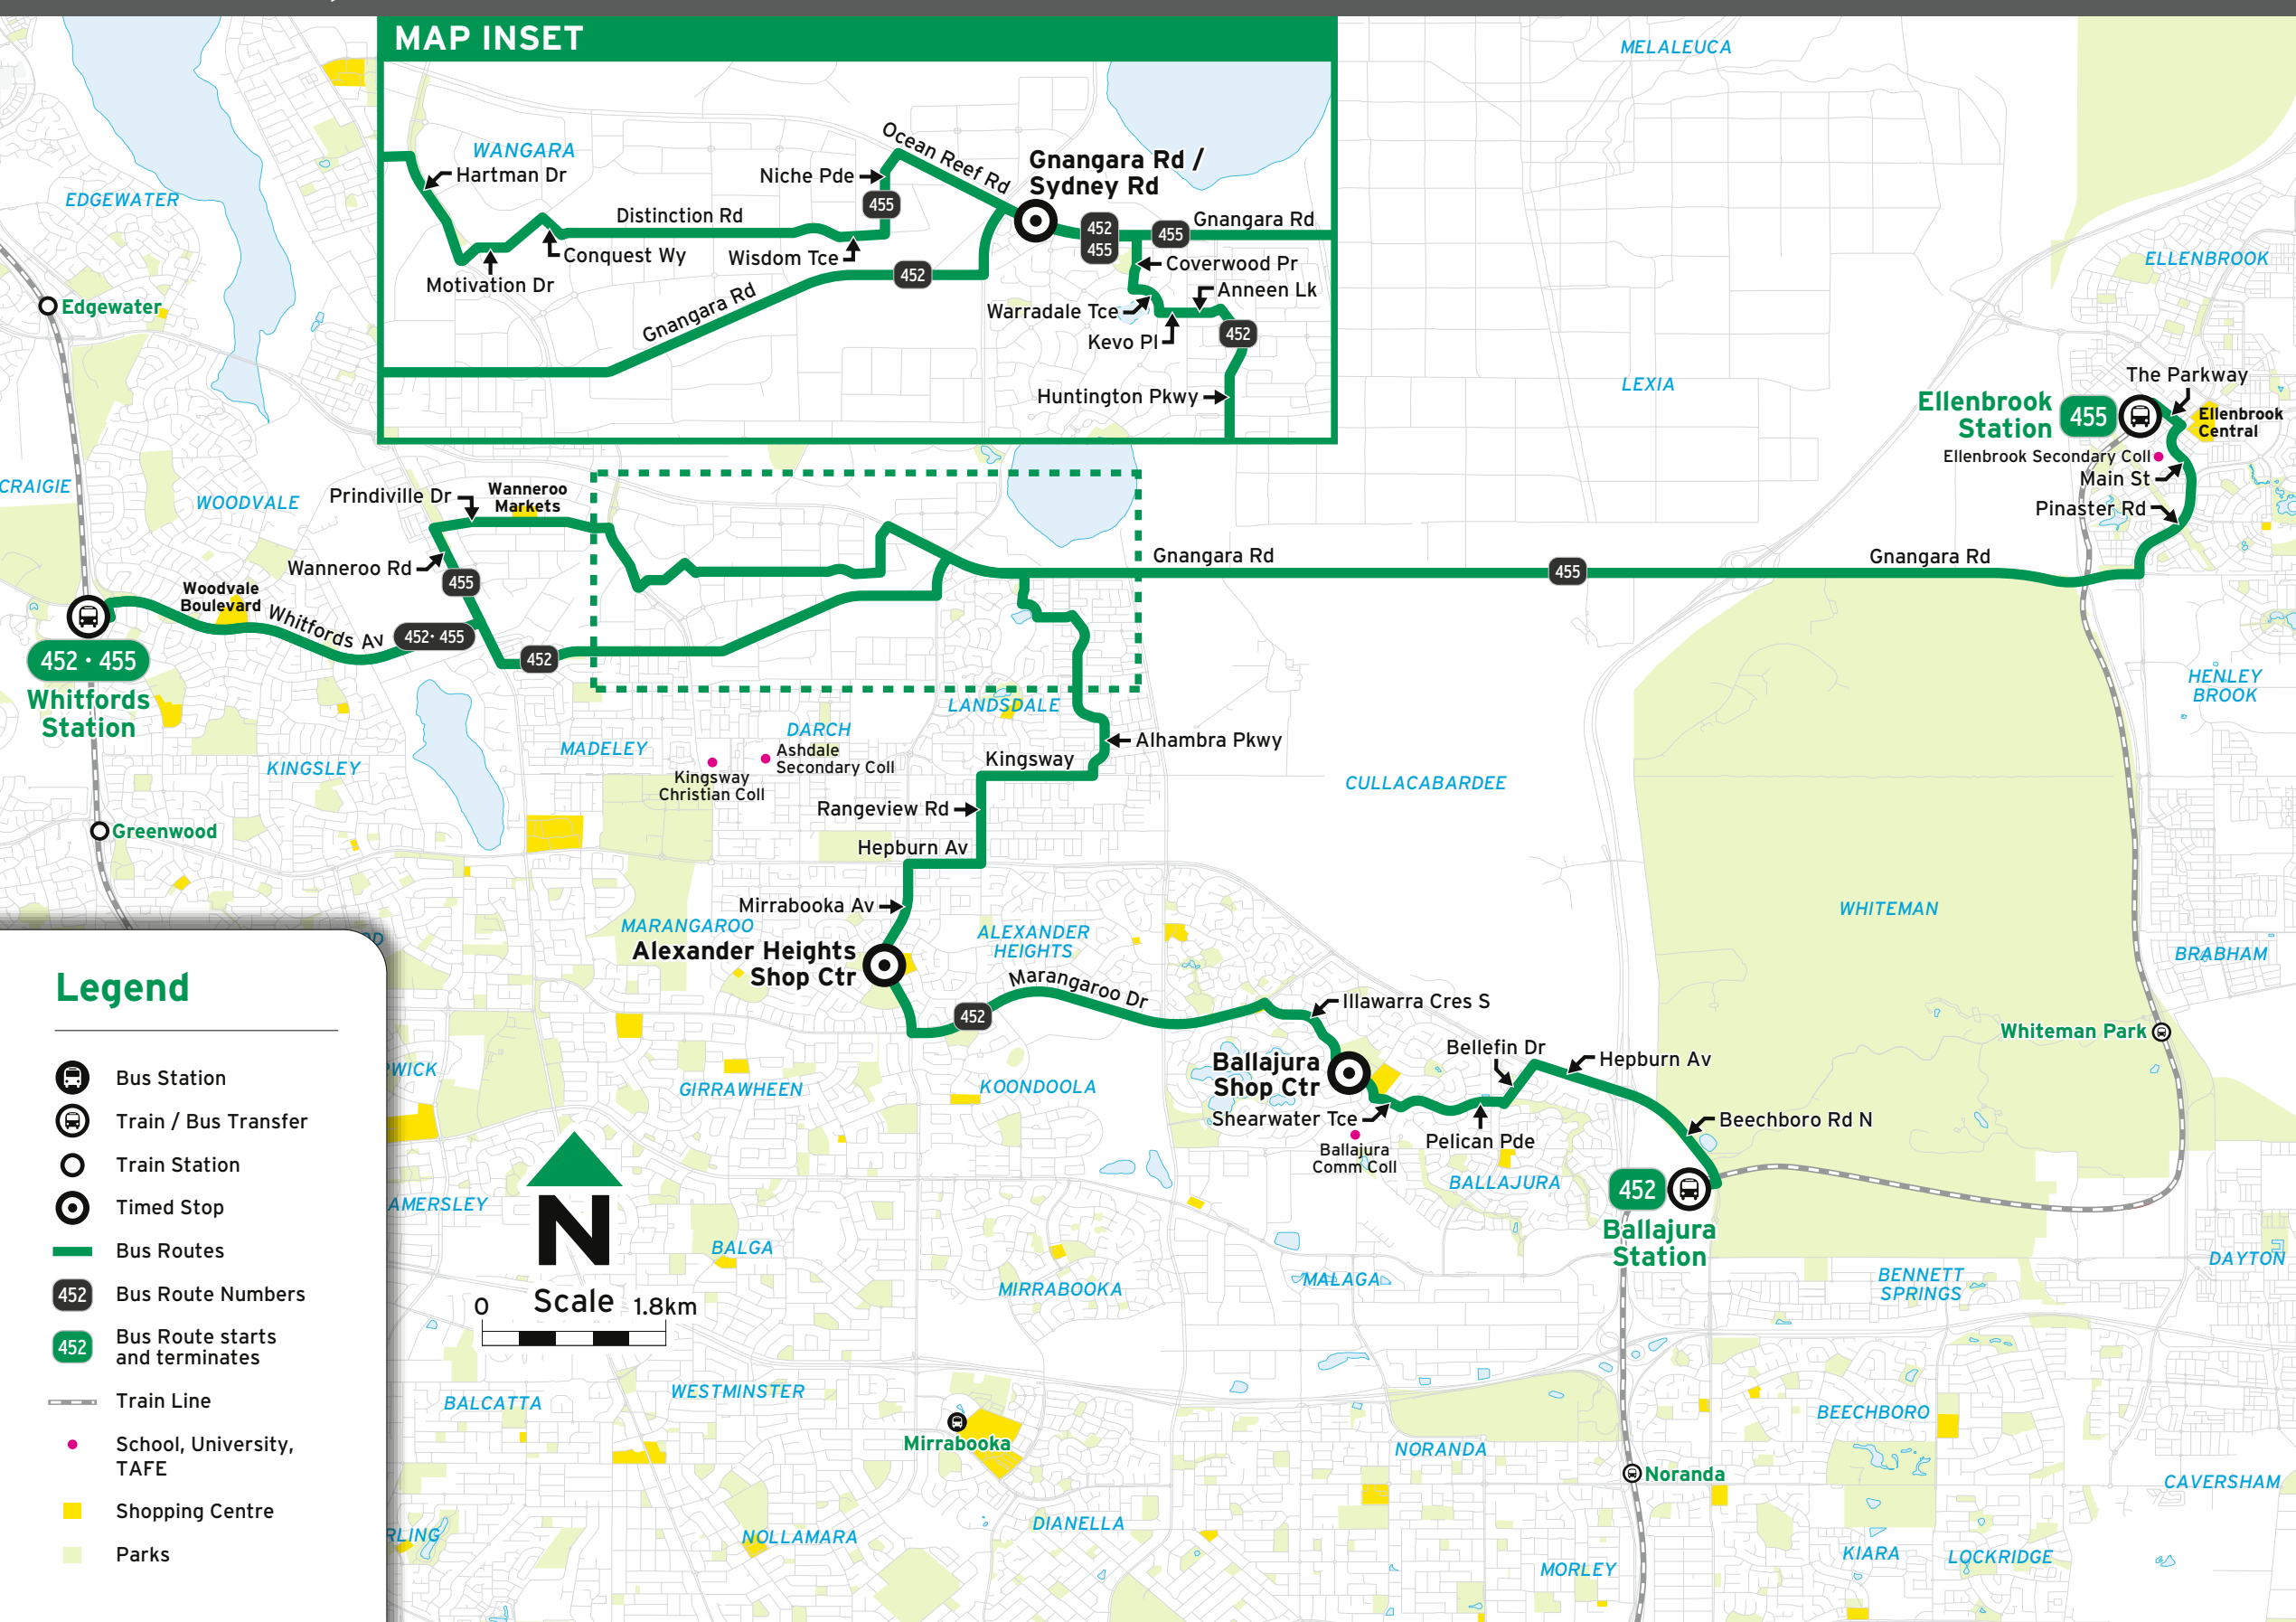

1. **Legend**
2. A Operates on school days only and deviates via Kingsway Christian College and Ashdale Secondary College.
   - H Operates on school holidays only.
   - S Operates on school days only and departs from Ballajura Community College at 3.03pm. Deviates via Ashdale Secondary College. Terminates on Gnangara Rd before Mirrabooka Av in Landsdale.
   - W Operates on Wednesday school days only and departs Ashdale Secondary College at time shown in Alexander Heights Shop Ctr column. Terminates on Gnangara Rd before Mirrabooka Av in Landsdale.

Route 452, 455 Map

1. **Legend**
2. Bus Station
   - Train / Bus Transfer
   - Train Station
   - Timed Stop
   - Bus Routes
   - Bus Route Numbers
   - Bus Route starts and terminates
   - Train Line
   - School, University, TAFE
   - Shopping Centre
   - Parks