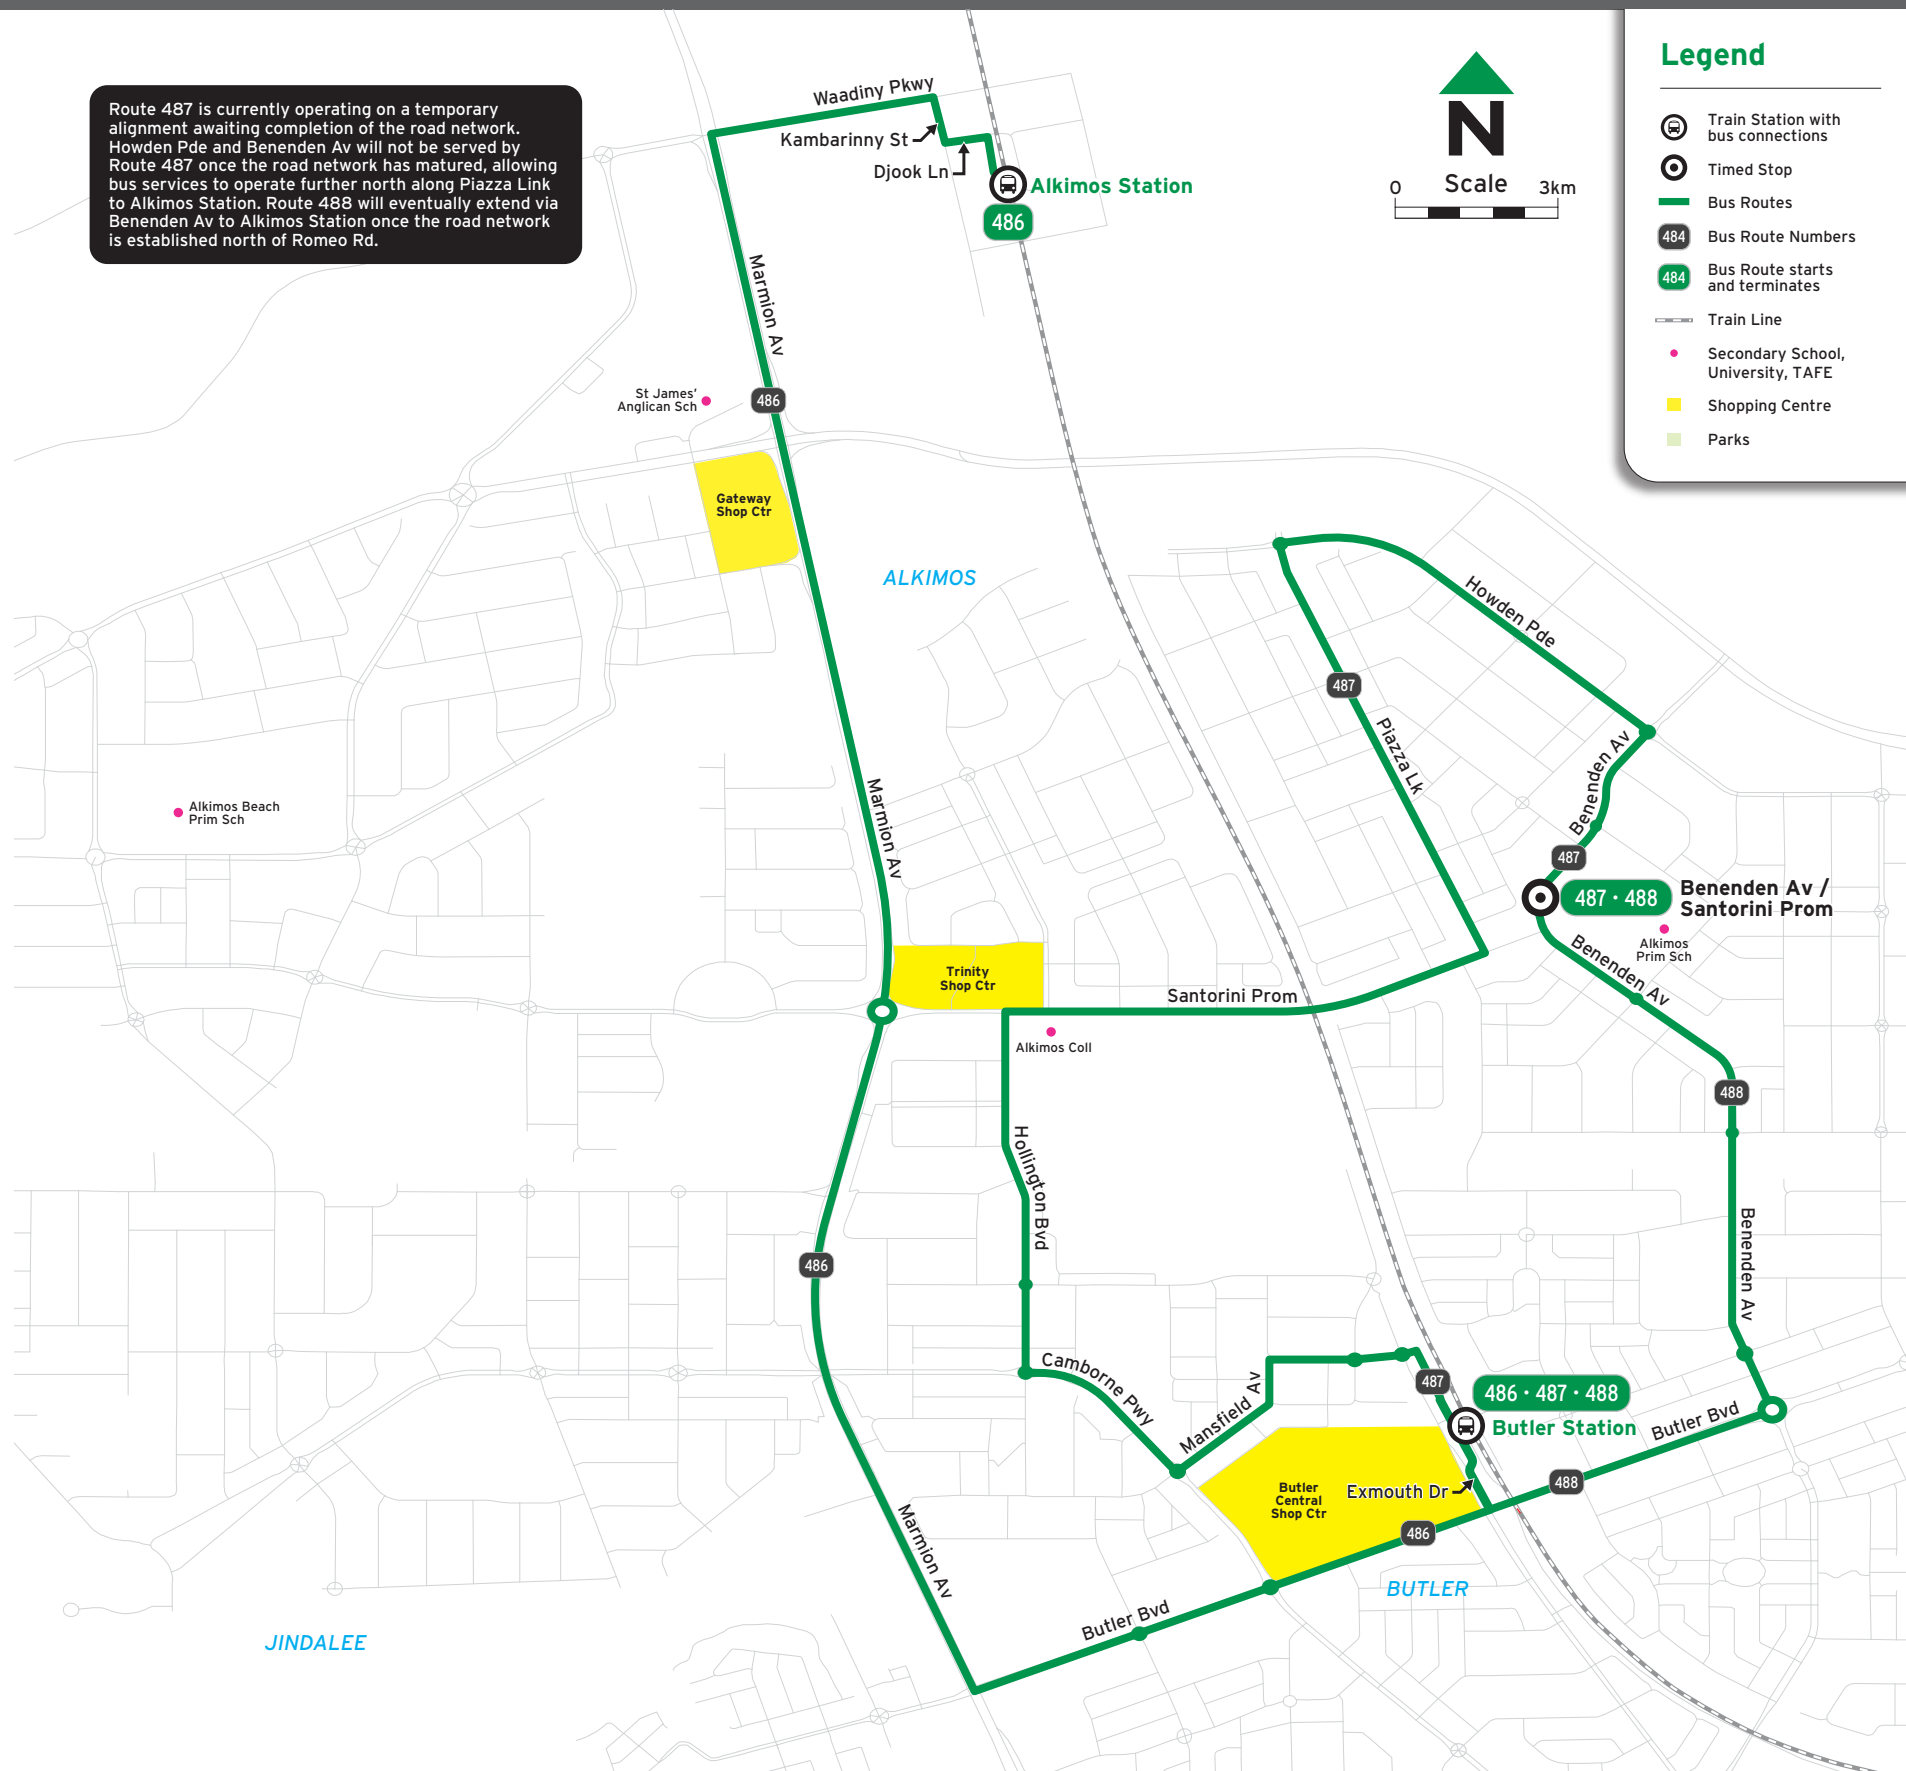

Timed Stops	🕒	🕒
Stop No.	26506	26897 / Stand 4
Route No.	Benenden Av / Santorini Prom	Butler Stn
Saturday		
am 488	6:13	6:19
488	7:13	7:19
488	8:13	8:19
488	9:13	9:19
488	10:13	10:19
488	11:13	11:19
pm 488	12:13	12:19
488	1:13	1:19
488	2:13	2:19
488	3:13	3:19
488	4:13	4:19
488	5:13	5:19
488	6:13	6:19
488	7:13	7:19
488	8:20	8:26
488	9:20	9:26

Sunday and Public Holidays		
am 488	7:13	7:19
488	8:13	8:19
488	9:13	9:19
488	10:13	10:19
488	11:13	11:19
pm 488	12:13	12:19
488	1:13	1:19
488	2:13	2:19
488	3:13	3:19
488	4:13	4:19
488	5:13	5:19
488	6:13	6:19
488	7:20	7:26
488	8:20	8:26

Legend
A Operates on school days only and departs St James Anglican School at 3.20pm
H Operates on school holidays only.
S Departs Alkimos College at 3.00pm and travels express to Benenden Av, Alkimos, before resuming normal route on school days only.

Route 486, 487, 488 Map

Happy days!

You can now check your SmartRider balance, usage history and Autoload amount on the Transperth app.