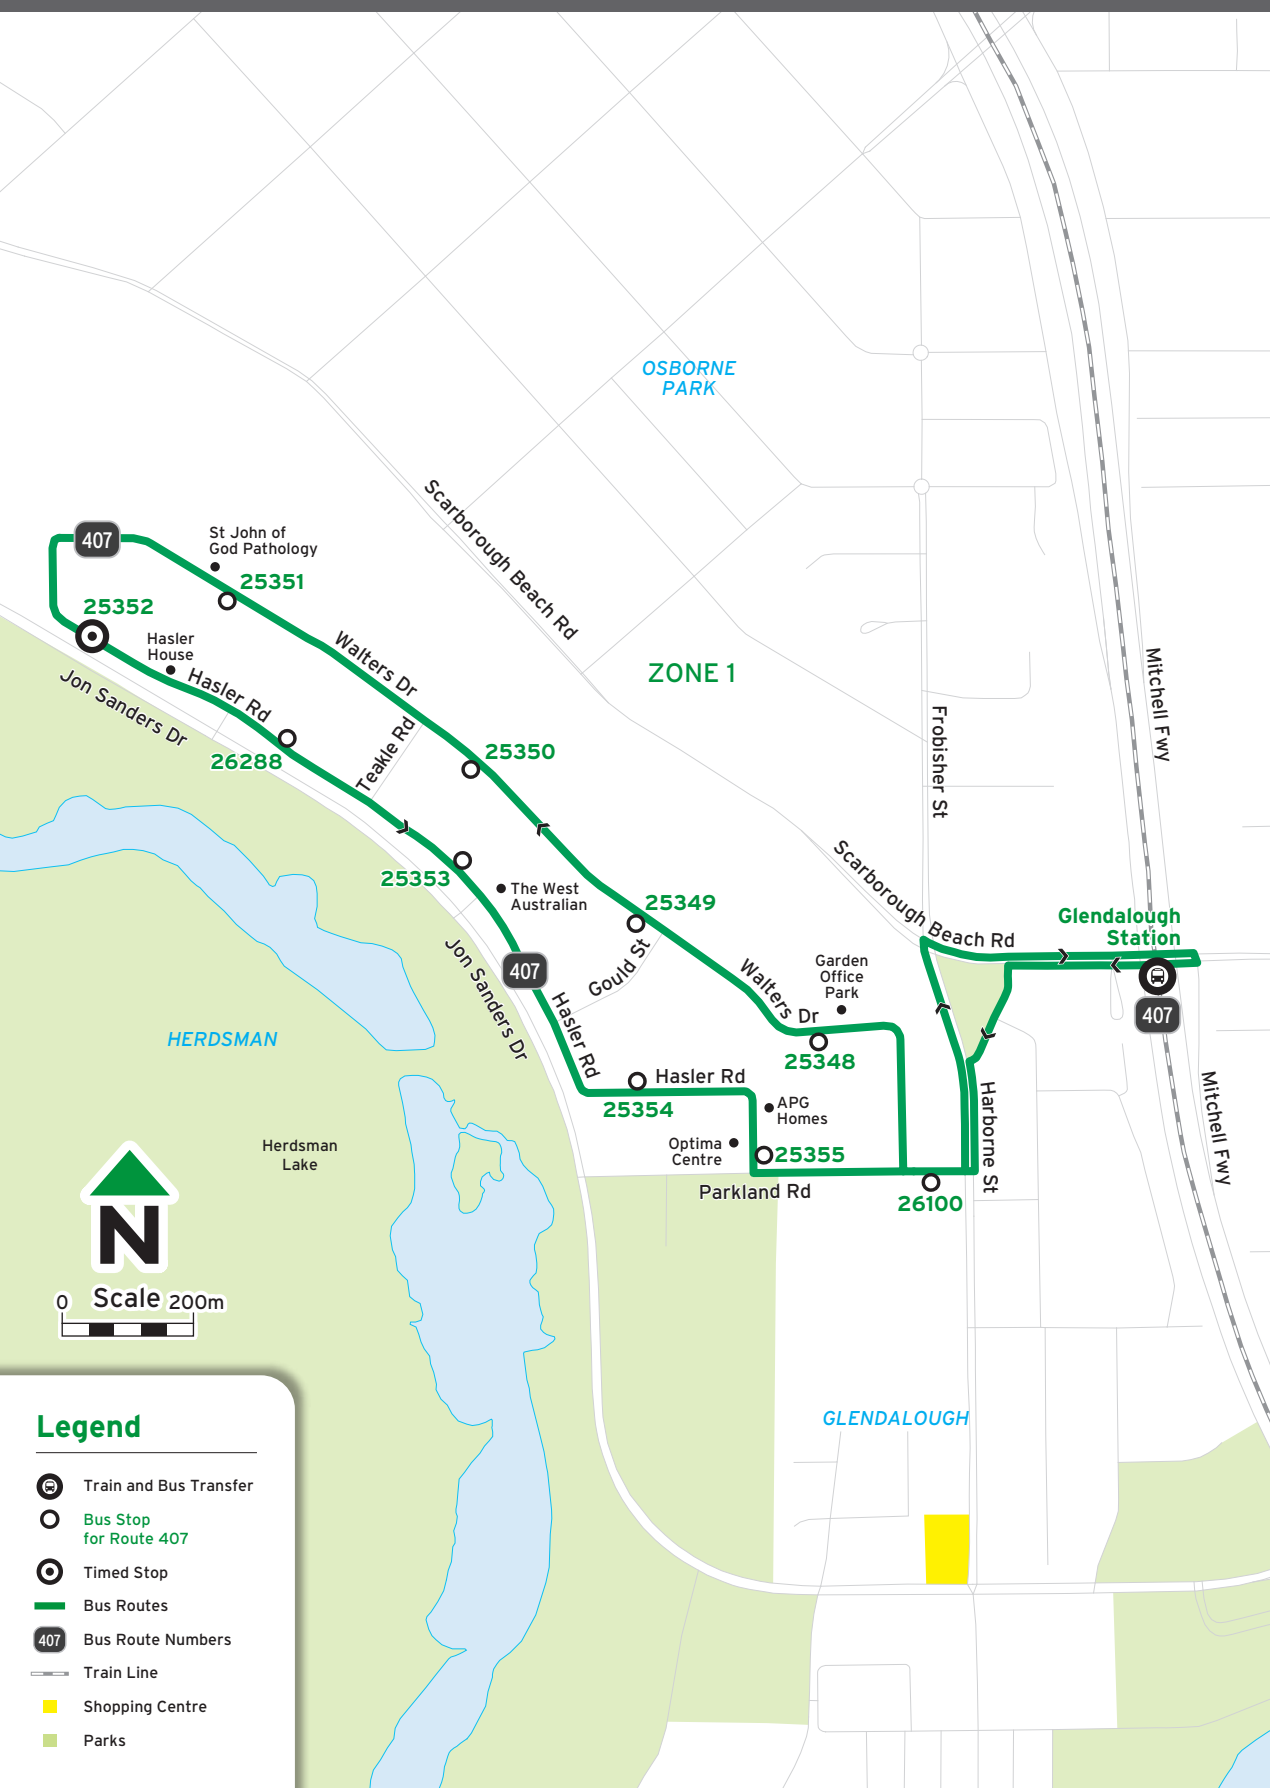

79

Routes

407 Glendalough Stn - Osborne Park - Glendalough Stn via Herdsman Business Park

For information about connections with other bus and train services, please use JourneyPlanner at transperth.wa.gov.au

Suburbs

- Osborne Park

All Transperth buses are accessible

Timed Stops			
Stop No.	27118	25352	27117
Route No.	Glendalough Stn	Hasler Rd / Walters Dr	Glendalough Stn

Monday to Friday				
am	407	6:32	6:36	6:44
	407	6:52	6:56	7:04
	407	7:02	7:06	7:14
	407	7:12	7:16	7:25
	407	7:22	7:27	7:36
	407	7:32	7:38	7:47
	407	7:42	7:48	7:57
	407	7:52	7:58	8:07
	407	8:02	8:08	8:17
	407	8:12	8:18	8:28
	407	8:22	8:28	8:38
	407	8:32	8:38	8:48
	407	8:47	8:53	9:02
	407	9:02	9:06	9:15
	407	9:18	9:22	9:30
	407	9:34	9:38	9:46
	407	9:49	9:53	10:01
	407	10:04	10:08	10:16
	407	10:19	10:23	10:31
	407	10:34	10:38	10:46
	407	10:49	10:53	11:01
	407	11:04	11:08	11:16
	407	11:19	11:23	11:31
	407	11:34	11:38	11:46
	407	11:49	11:53	12:02

Timed Stops			
Stop No.	27118	25352	27117
Route No.	Glendalough Stn	Hasler Rd / Walters Dr	Glendalough Stn

Monday to Friday (continued)				
pm	407	12:04	12:08	12:17
	407	12:19	12:23	12:32
	407	12:34	12:38	12:47
	407	12:49	12:53	1:01
	407	1:04	1:08	1:16
	407	1:19	1:23	1:31
	407	1:34	1:38	1:46
	407	1:49	1:53	2:01
	407	2:04	2:08	2:17
	407	2:19	2:23	2:32
	407	2:34	2:38	2:47
	407	2:49	2:53	3:02
	407	3:04	3:08	3:18
	407	3:20	3:24	3:35
	407	3:35	3:40	3:50
	407	3:50	3:55	4:05
	407	4:04	4:09	4:20
	407	4:14	4:19	4:30
	407	4:24	4:29	4:40
	407	4:34	4:39	4:50
	407	4:45	4:50	5:02
	407	4:55	5:00	5:12
	407	5:07	5:12	5:25
	407	5:17	5:22	5:32
	407	5:28	5:32	5:41
	407	5:38	5:42	5:51
	407	5:48	5:52	6:00
	407	5:58	6:02	6:10
	407	6:08	6:12	6:20

- Visit an InfoCentre at:
- Elizabeth Quay Bus Station
 - Perth Busport
 - Perth Station
 - Perth Underground Station

Route 407 Map

Made easy

Plan your journey with the Transperth JourneyPlanner.