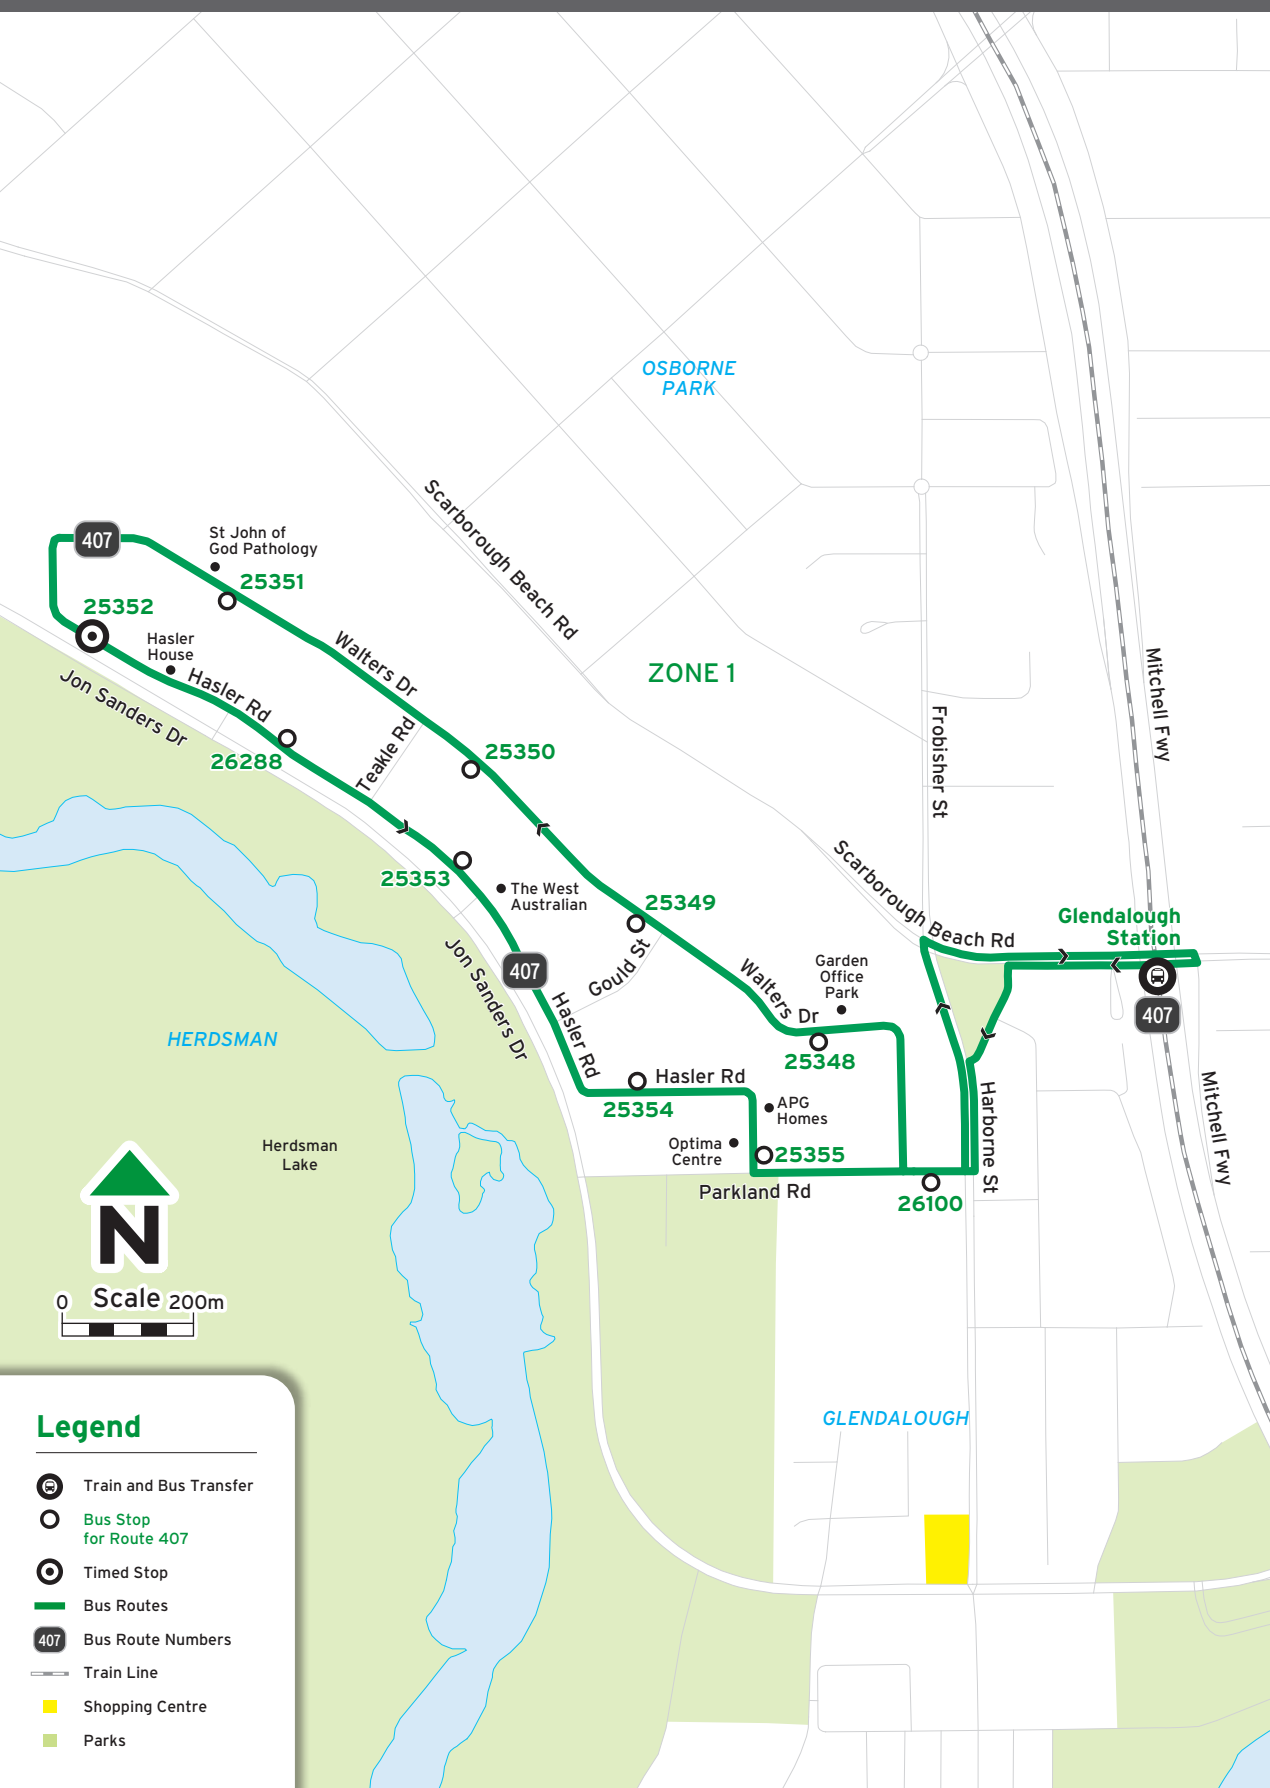

Route 407 - Glendalough - Osborne Park - Glendalough (Circular Route)

Effective: 17/07/2022

Bus Timetable

79

Timed Stops			
Stop No.	27118 / Stand 9	25352	27117 / Stand 8
Route No.	Glendalough Stn	Hasler Rd / Walters Dr	Glendalough Stn

Timed Stops			
Stop No.	27118 / Stand 9	25352	27117 / Stand 8
Route No.	Glendalough Stn	Hasler Rd / Walters Dr	Glendalough Stn

Monday to Friday (continued)				
pm	407	12:05	12:09	12:18
	407	12:20	12:24	12:33
	407	12:35	12:39	12:48
	407	12:50	12:54	1:03
	407	1:05	1:09	1:18
	407	1:20	1:24	1:33
	407	1:37	1:41	1:50
	407	1:52	1:56	2:05
	407	2:07	2:11	2:20
	407	2:22	2:26	2:35
	407	2:37	2:41	2:50
	407	2:50	2:54	3:05
	407	3:05	3:09	3:20
	407	3:20	3:24	3:35
	407	3:29	3:34	3:45
	407	3:39	3:44	3:55
	407	3:49	3:54	4:05
	407	3:59	4:04	4:15
	407	4:09	4:14	4:25
	407	4:19	4:24	4:35
	407	4:29	4:34	4:45
	407	4:39	4:44	4:55
	407	4:50	4:55	5:06
	407	5:00	5:05	5:16
	407	5:08	5:13	5:26
	407	5:21	5:26	5:36
	407	5:38	5:42	5:51
	407	5:48	5:52	6:01
	407	6:08	6:12	6:20

No Saturday, Sunday and Public Holiday service

Routes

407 Glendalough Stn - Osborne Park - Glendalough Stn via Herdsman Business Park

For information about connections with other bus and train services, please use JourneyPlanner at transperth.wa.gov.au

Route 407 Map

Made easy

Plan your journey with the Transperth JourneyPlanner.