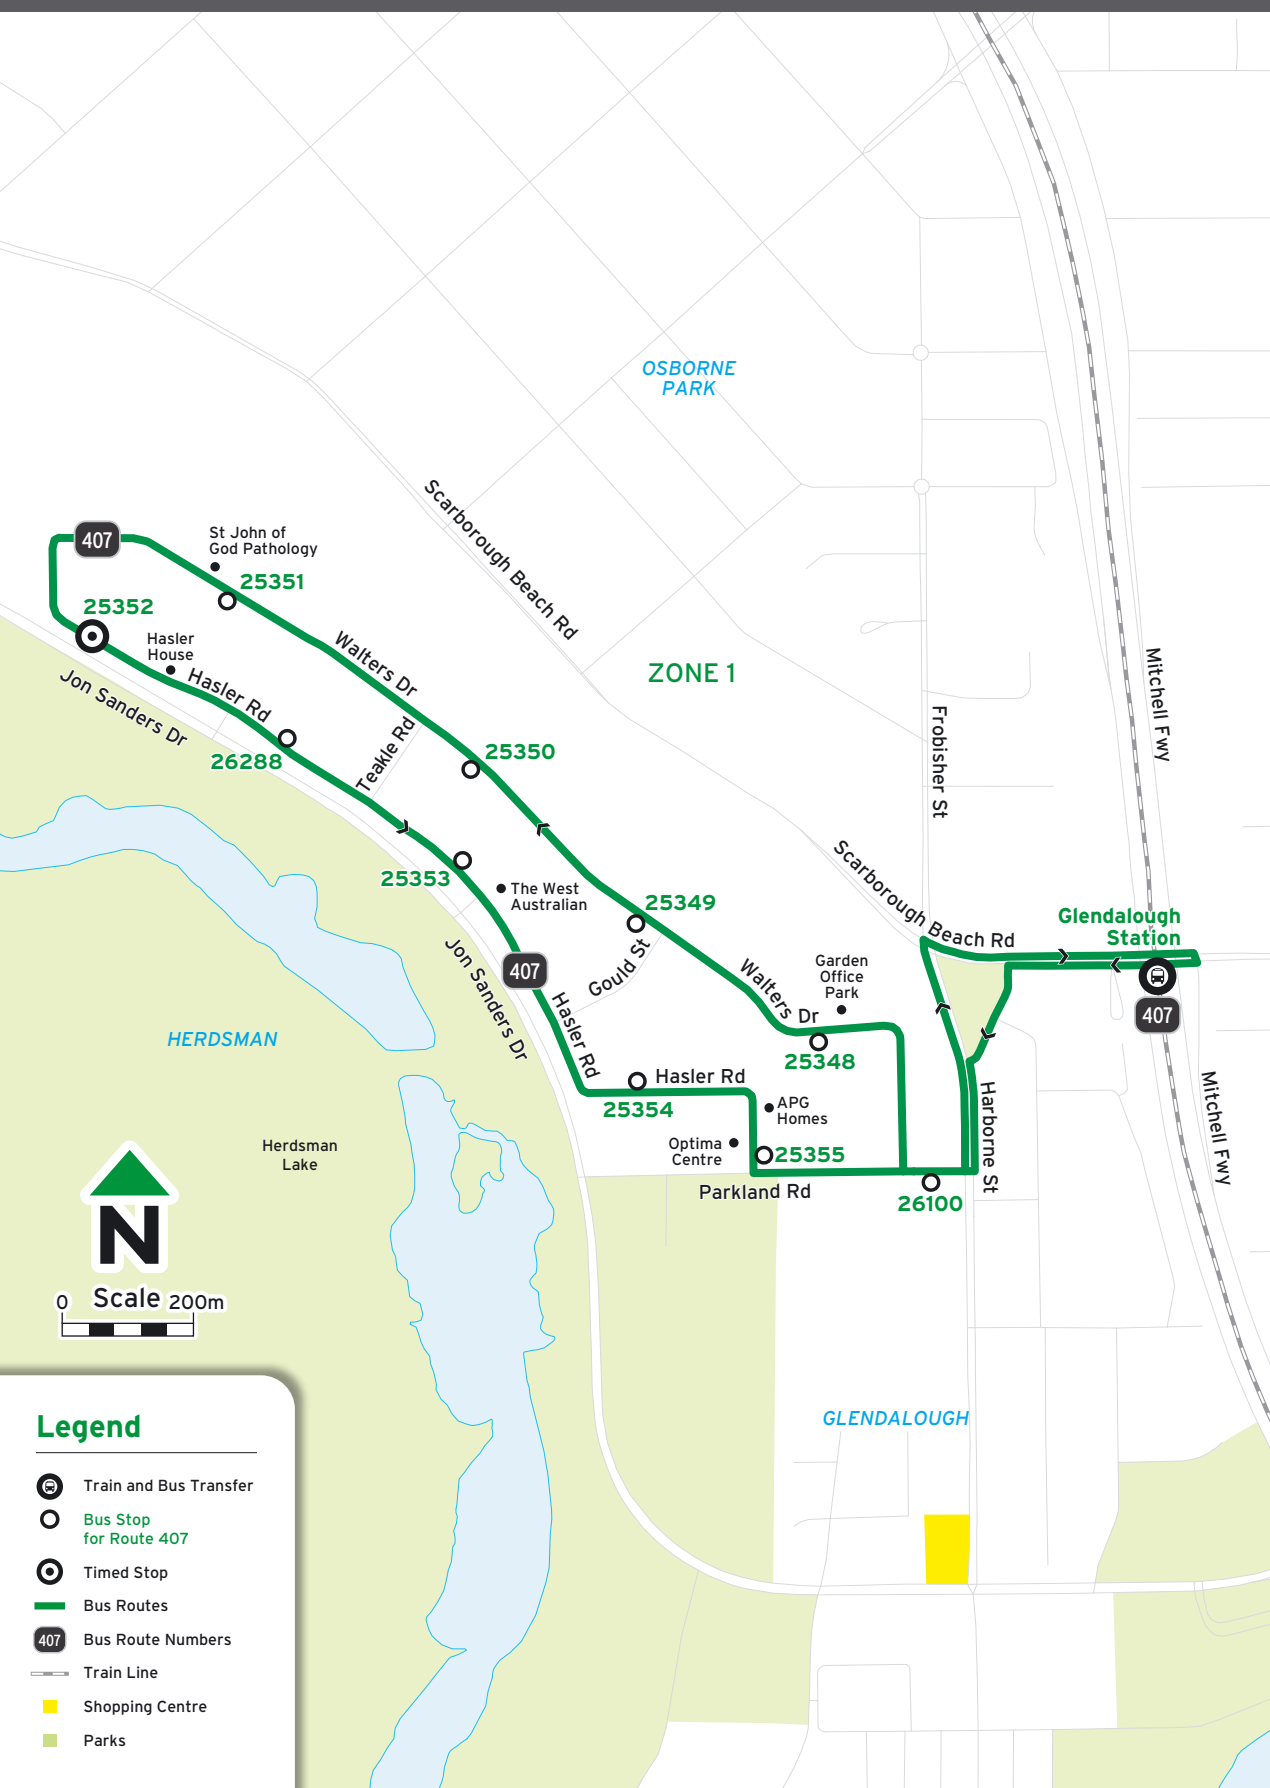

Route 407 - Glendalough - Osborne Park - Glendalough (Circular Route)

Effective: 29/01/2023

Bus Timetable

79

Timed Stops			
Stop No.	27118 / Stand 9	25352	27117 / Stand 8
Route No.	Glendalough Stn	Hasler Rd / Walters Dr	Glendalough Stn

Timed Stops			
Stop No.	27118 / Stand 9	25352	27117 / Stand 8
Route No.	Glendalough Stn	Hasler Rd / Walters Dr	Glendalough Stn

Monday to Friday				
am	407	5:42	5:46	5:54
	407	6:13	6:17	6:25
	407	6:23	6:27	6:35
	407	6:33	6:37	6:45
	407	6:43	6:47	6:56
	407	6:52	6:56	7:05
	407	7:02	7:06	7:15
	407	7:12	7:16	7:26
	407	7:22	7:26	7:36
	407	7:32	7:37	7:47
	407	7:42	7:47	7:57
	407	7:52	7:57	8:07
	407	8:02	8:08	8:18
	407	8:12	8:18	8:28
	407	8:22	8:28	8:38
	407	8:32	8:38	8:48
	407	8:47	8:53	9:02
	407	9:03	9:08	9:17
	407	9:18	9:22	9:31
	407	9:35	9:39	9:48
	407	9:50	9:54	10:03
	407	10:05	10:09	10:18
	407	10:20	10:24	10:33
	407	10:35	10:39	10:48
	407	10:50	10:54	11:03
	407	11:05	11:09	11:18
	407	11:20	11:24	11:33
	407	11:35	11:39	11:48
	407	11:50	11:54	12:03

Monday to Friday (continued)				
pm	407	12:05	12:09	12:18
	407	12:20	12:24	12:33
	407	12:35	12:39	12:48
	407	12:50	12:54	1:03
	407	1:05	1:09	1:18
	407	1:20	1:24	1:33
	407	1:37	1:41	1:50
	407	1:52	1:56	2:05
	407	2:07	2:11	2:20
	407	2:22	2:26	2:35
	407	2:37	2:41	2:50
	407	2:50	2:54	3:05
	407	3:05	3:09	3:20
	407	3:20	3:24	3:35
	407	3:29	3:34	3:45
	407	3:39	3:44	3:55
	407	3:49	3:54	4:05
	407	3:59	4:04	4:15
	407	4:09	4:14	4:25
	407	4:19	4:24	4:35
	407	4:29	4:34	4:45
	407	4:39	4:44	4:55
	407	4:50	4:55	5:06
	407	5:00	5:05	5:16
	407	5:08	5:13	5:26
	407	5:21	5:26	5:36
	407	5:38	5:42	5:51
	407	5:48	5:52	6:01
	407	6:08	6:12	6:20

No Saturday, Sunday and Public Holiday service

Routes

407 Glendalough Stn - Osborne Park - Glendalough Stn via Herdsman Business Park

For information about connections with other bus and train services, please use JourneyPlanner at transperth.wa.gov.au

Suburbs

- Osborne Park

All Transperth buses are accessible

Looking for more information?

Visit us online
transperth.wa.gov.au

Get the app
Download our free iPhone® or Android™ app to help you plan your journey.

Call us
InfoLine on 13 62 13 (TIS 13 14 50)
Hearing or speech impaired? Call via NRS on 133 677

1. Visit an InfoCentre at:
2. Airport Central Station
   - Elizabeth Quay Bus Station
   - Perth Busport
   - Perth Station
   - Perth Underground Station

Route 407 Map

Made easy

Plan your journey with the Transperth JourneyPlanner.