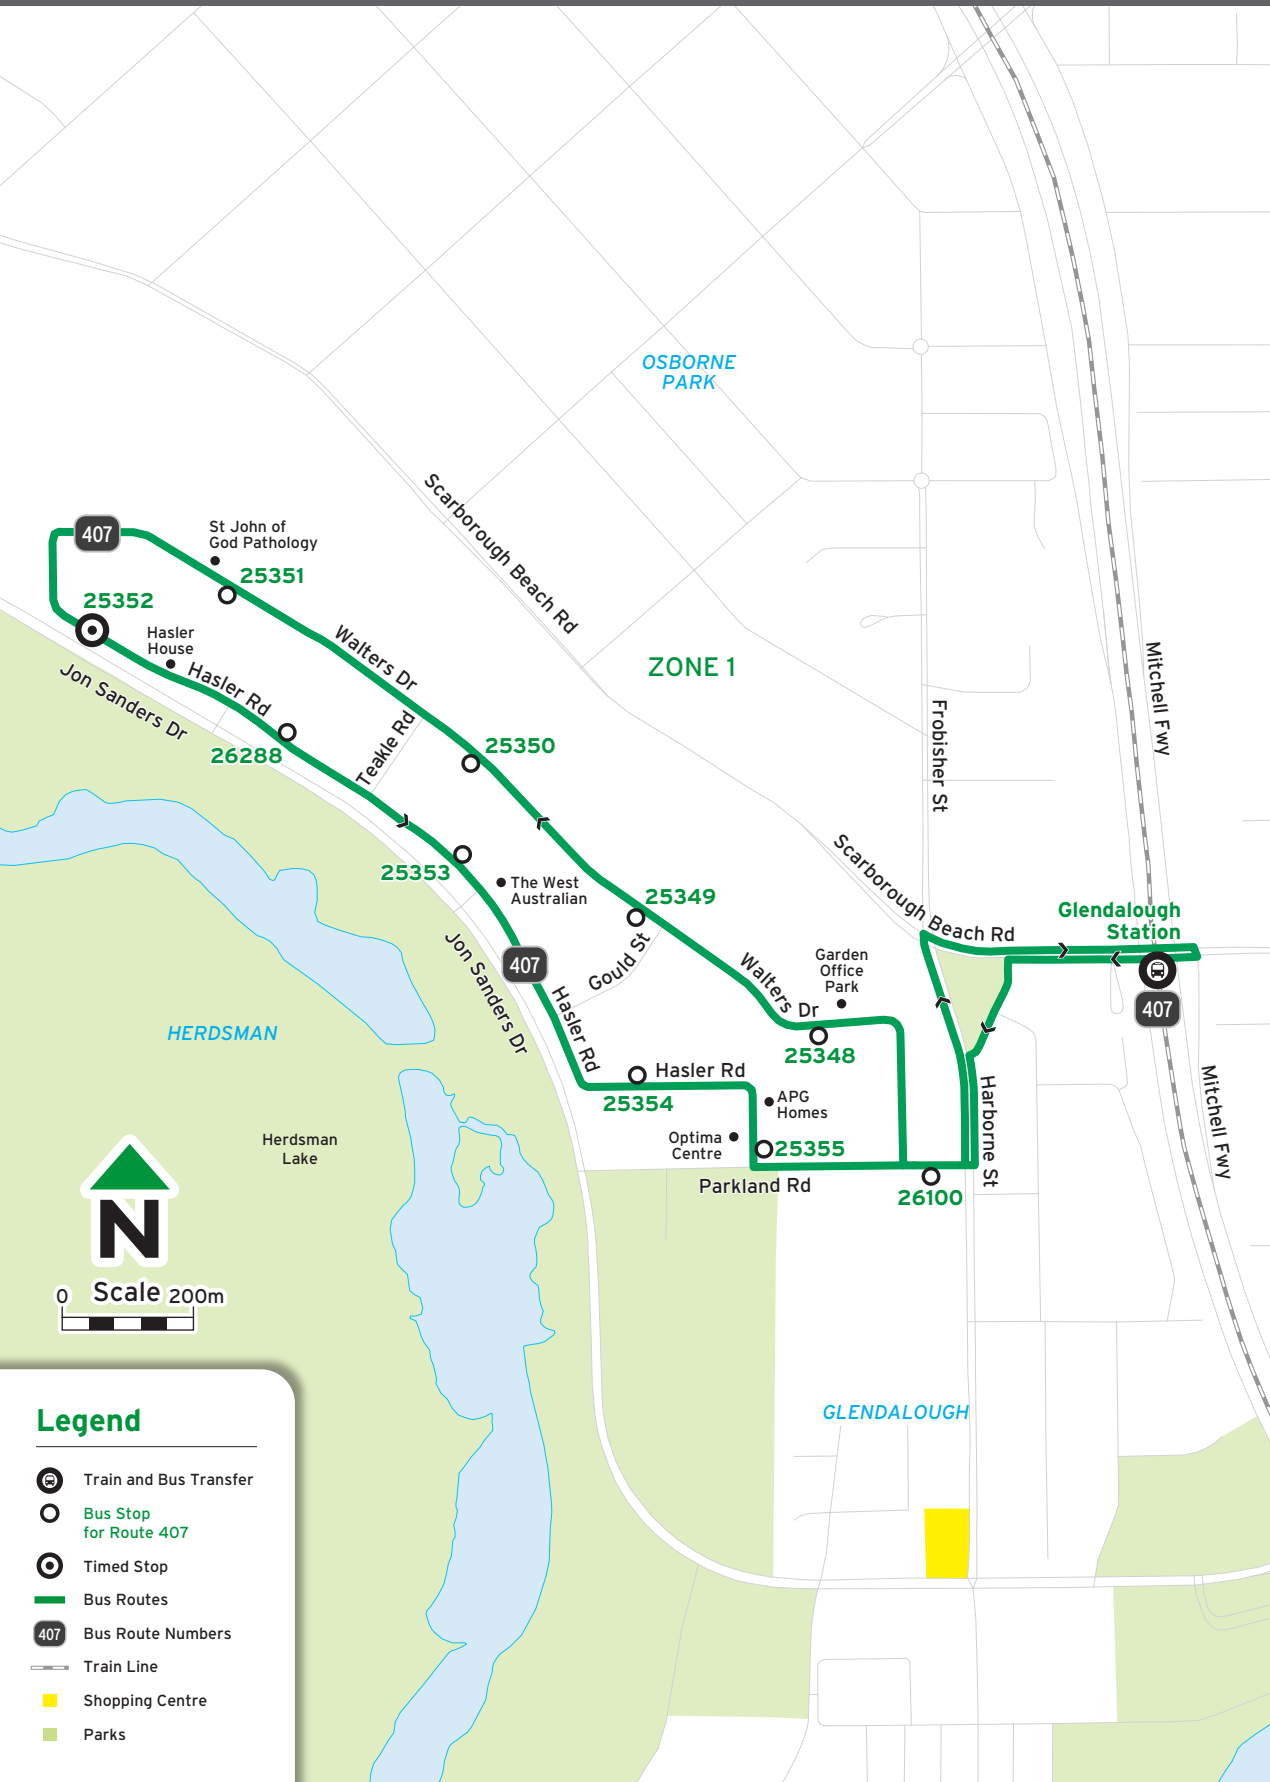

Route 407 - Glendalough - Osborne Park - Glendalough (Circular Route)

Effective: 15/07/2024

Bus Timetable

79

Timed Stops			
Stop No.	27118 / Stand 9	25352	27117 / Stand 8
Route No.	Glendalough Stn	Hasler Rd / Walters Dr	Glendalough Stn

Monday to Friday				
am	407	5:41	5:45	5:53
	407	5:56	6:00	6:08
	407	6:11	6:15	6:23
	407	6:24	6:28	6:36
	407	6:34	6:38	6:46
	407	6:44	6:48	6:57
	407	6:54	6:58	7:07
	407	7:04	7:08	7:17
	407	7:14	7:18	7:27
	407	7:24	7:29	7:39
	407	7:34	7:39	7:49
	407	7:44	7:50	8:01
	407	7:54	8:00	8:11
	407	8:04	8:10	8:21
	407	8:14	8:20	8:31
	407	8:24	8:31	8:42
	407	8:34	8:40	8:51
	407	8:49	8:55	9:06
	407	9:04	9:09	9:18
	407	9:19	9:23	9:32
	407	9:34	9:38	9:47
	407	9:49	9:53	10:01
	407	10:04	10:08	10:16
	407	10:17	10:21	10:29
	407	10:32	10:36	10:45
	407	10:47	10:51	11:00
	407	11:02	11:06	11:15
	407	11:17	11:21	11:30
	407	11:32	11:36	11:45
	407	11:47	11:51	12:00

Timed Stops			
Stop No.	27118 / Stand 9	25352	27117 / Stand 8
Route No.	Glendalough Stn	Hasler Rd / Walters Dr	Glendalough Stn

Monday to Friday (continued)				
pm	407	12:02	12:06	12:15
	407	12:17	12:21	12:30
	407	12:32	12:36	12:45
	407	12:47	12:51	1:00
	407	1:02	1:06	1:15
	407	1:17	1:21	1:30
	407	1:32	1:36	1:45
	407	1:44	1:48	1:57
	407	2:04	2:08	2:17
	407	2:19	2:23	2:32
	407	2:34	2:38	2:47
	407	2:46	2:51	3:02
	407	3:00	3:05	3:17
	407	3:15	3:20	3:32
	407	3:24	3:30	3:42
	407	3:34	3:40	3:52
	407	3:45	3:50	4:02
	407	3:55	4:00	4:12
	407	4:05	4:10	4:22
	407	4:15	4:20	4:32
	407	4:25	4:30	4:42
	407	4:35	4:40	4:52
	407	4:45	4:50	5:02
	407	4:54	4:59	5:12
	407	5:04	5:09	5:22
	407	5:16	5:21	5:32
	407	5:37	5:41	5:52
	407	5:49	5:53	6:02
	407	6:09	6:13	6:22
	407	6:29	6:33	6:42

No Saturday, Sunday and Public Holiday service

Routes

407 Glendalough Stn - Osborne Park - Glendalough Stn via Herdsman Business Park

For information about connections with other bus and train services, please use JourneyPlanner at transperth.wa.gov.au

Suburbs

- Osborne Park

All Transperth buses are accessible

Looking for more information?

Visit us online
transperth.wa.gov.au

Get the app
Download our free iPhone® or Android™ app to help you plan your journey.

Link to the Transperth app for Android™ and iPhone®

Call us
InfoLine on 13 62 13 (TIS 13 14 50)
Hearing or speech impaired?
Call via NRS on 133 677

1. Visit an InfoCentre at:
2. Airport Central Station
   - Elizabeth Quay Bus Station
   - Perth Busport
   - Perth Station
   - Perth Underground Station

Route 407 Map

1. **Legend**
2. Train and Bus Transfer
   - Bus Stop for Route 407
   - Timed Stop
   - Bus Routes
   - Bus Route Numbers
   - Train Line
   - Shopping Centre
   - Parks