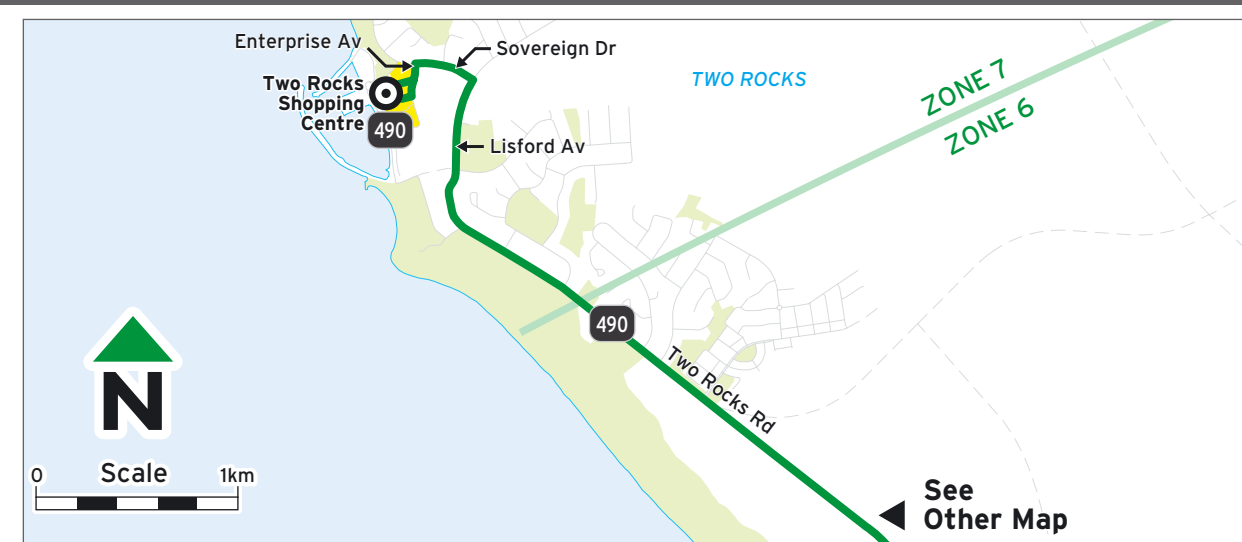

Route 490, 491 - From Butler

Legend	
A Operates on school days only and deviates via St James' Anglican School, Northshore Christian Grammar and Yanchep Secondary College. Also deviates via St Andrews Estate.	G Operates on school days only and departs from Alkimos College 5 minutes before first time shown. Deviates via Yanchep Secondary College.
B Operates on school holidays only and deviates via St Andrews Estate.	H Operates on school holidays only.
C Operates on school days only and terminates at Alkimos College at time shown in Marmion Av / Shorehaven Bvd column.	N Operates on school days only and departs from St James Anglican College at 3.15pm. Deviates via Northshore Christian Grammar School.
D Deviates via St Andrews Estate.	J Operates on school days only and deviates via St James' Anglican School.
E Operates on school days only and deviates via Yanchep Secondary College and St Andrews Estate.	K Operates on school days only.
F Operates on school days only and deviates via Yanchep Secondary College and Yanchep Lagoon Primary School.	S Extends to Two Rocks Primary School and Atlantis Beach Baptist College on school days only.

Route 490, 491 Map