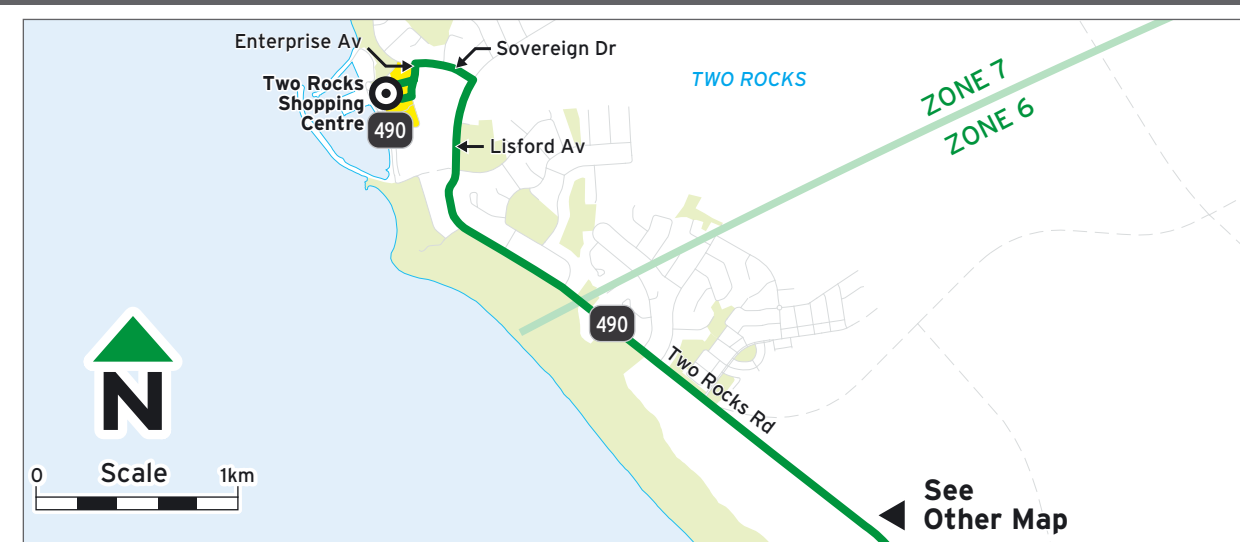

# Route 490, 491 - From Butler

Legend	
A Operates on school days only and deviates via St James' Anglican School, Northshore Christian Grammar and Yanchep Secondary College. Also deviates via St Andrews Estate.	G Operates on school days only and departs from Alkimos College 5 minutes before first time shown. Deviates via Yanchep Secondary College.
B Operates on school holidays only and deviates via St Andrews Estate.	H Operates on school holidays only.
C Operates on school days only and terminates at Alkimos College at time shown in Marmion Av / Shorehaven Bvd column.	N Operates on school days only and departs from St James Anglican College at 3.15pm. Deviates via Northshore Christian Grammar School.
D Deviates via St Andrews Estate.	J Operates on school days only and deviates via St James' Anglican School.
E Operates on school days only and deviates via Yanchep Secondary College and St Andrews Estate.	K Operates on school days only.
F Operates on school days only and deviates via Yanchep Secondary College and Yanchep Lagoon Primary School.	S Extends to Two Rocks Primary School and Atlantis Beach Baptist College on school days only.

# Route 490, 491 Map