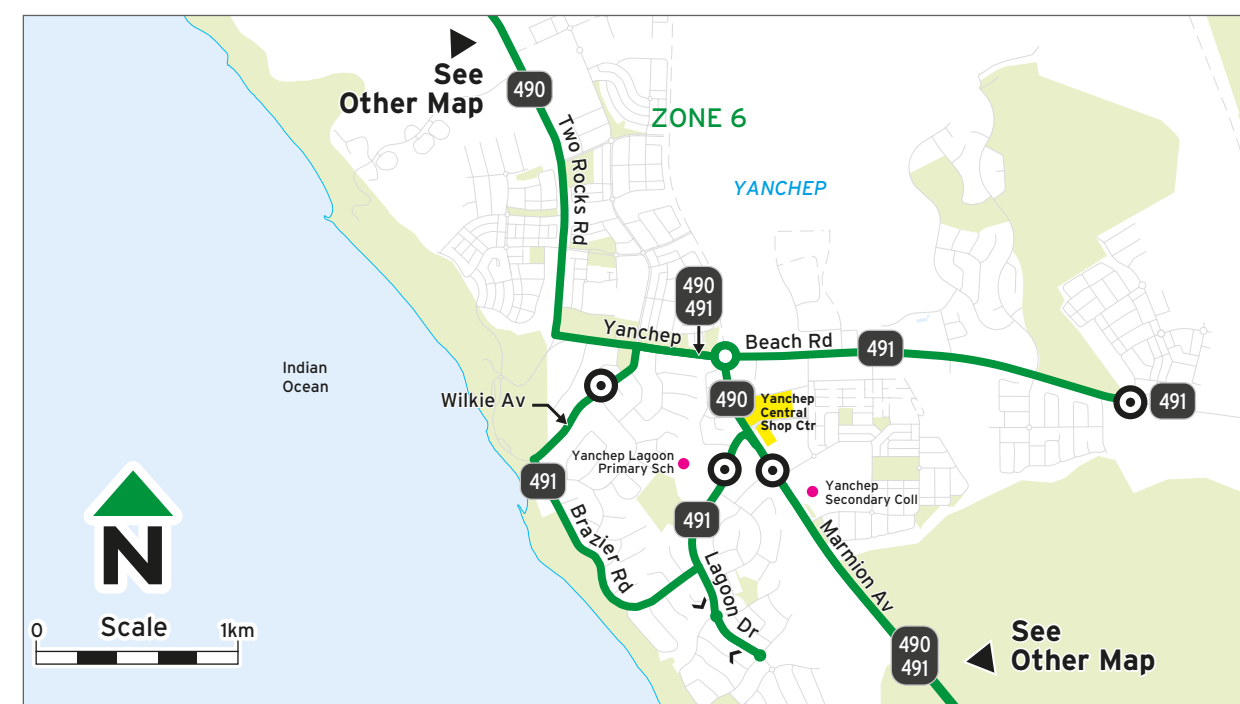

# Route 490, 491 - From Butler

Legend	
A Operates on school days only and deviates via St James' Anglican School, Northshore Christian Grammar and Yanchep Secondary College. Also deviates via St Andrews Estate.	G Operates on school days only and departs from Alkimos College 5 minutes before first time shown. Deviates via Yanchep Secondary College.
B Operates on school holidays only and deviates via St Andrews Estate.	H Operates on school holidays only.
C Operates on school days only and terminates at Alkimos College at time shown in Marmion Av / Shorehaven Bvd column.	N Operates on school days only and departs from St James Anglican College at 3.15pm. Deviates via Northshore Christian Grammar School.
D Deviates via St Andrews Estate.	J Operates on school days only and deviates via St James' Anglican School.
E Operates on school days only and deviates via Yanchep Secondary College and St Andrews Estate.	K Operates on school days only.
F Operates on school days only and deviates via Yanchep Secondary College and Yanchep Lagoon Primary School.	S Extends to Two Rocks Primary School and Atlantis Beach Baptist College on school days only.

# Route 490, 491 Map