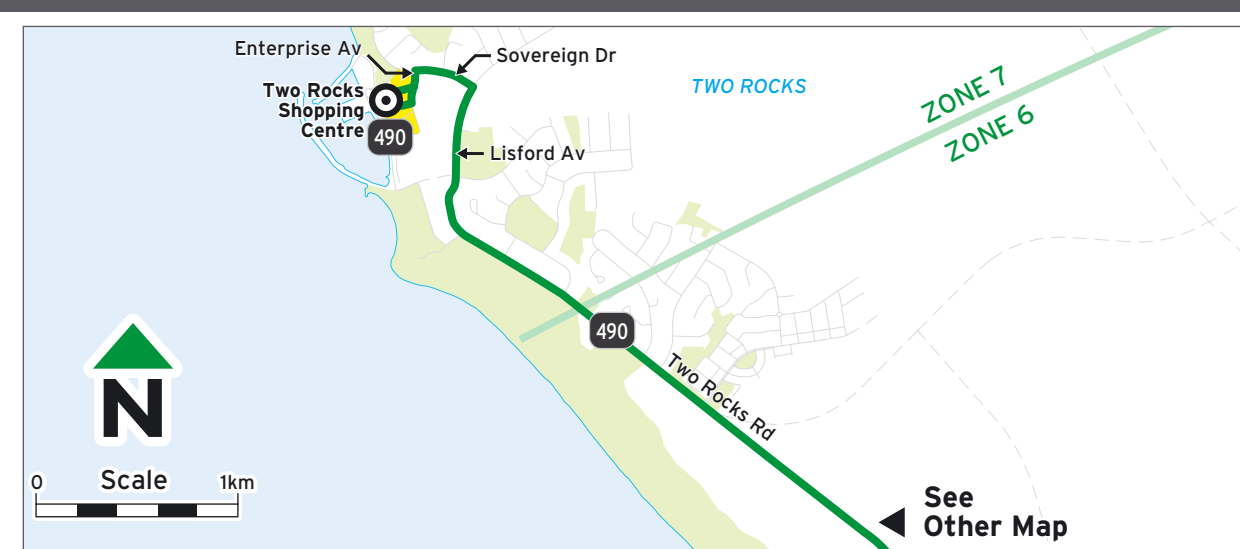

Route 490, 491 - From Butler

Legend	
A Operates on school holidays only and deviates via St Andrews Estate.	G Operates on school days only and departs from Alkimos College at 5 minutes before first time shown. Deviates via Yanchep Secondary College.
B Operates on school days only and deviates via St James' Anglican School, Northshore Christian Grammar and Yanchep Secondary College. Also deviates via St Andrews Estate.	H Operates on school holidays only.
C Operates on school days only and terminates at Alkimos College at time shown in Marmion Av / Shorehaven Bvd column.	L Operates on school days only. Departs from St James Anglican College at 3.15pm and deviates via Northshore Christian Grammar School.
D Deviates via St Andrews Estate.	J Operates on school days only and deviates via St James' Anglican School.
E Operates on school days only and deviates via Yanchep Secondary College and St Andrews Estate.	K Operates on school days only.
F Operates on school days only and deviates via Yanchep Secondary College and Yanchep Lagoon Primary School.	S Operates on school days only and extends to Two Rocks Primary School and Atlantis Beach Baptist College.

Route 490, 491 Map