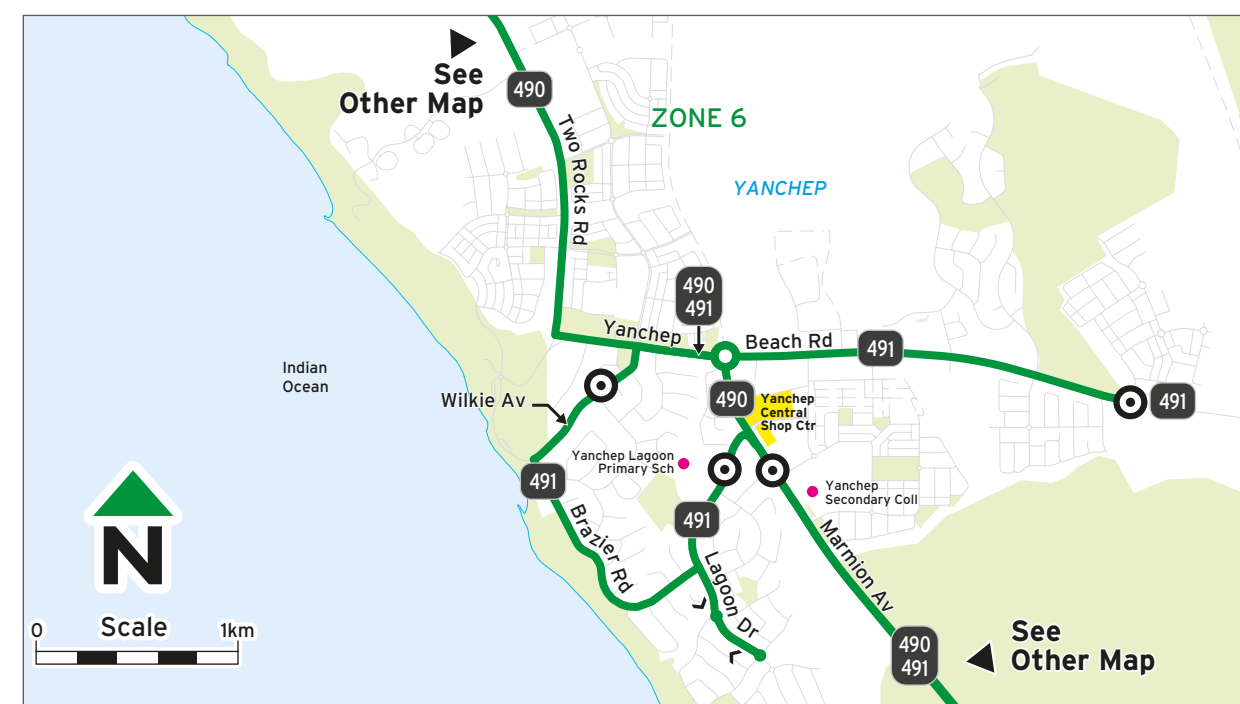

Route 490, 491 - From Butler

Legend	
A Operates on school holidays only and deviates via St Andrews Estate.	G Operates on school days only and departs from Alkimos College at 5 minutes before first time shown. Deviates via Yanchep Secondary College.
B Operates on school days only and deviates via St James' Anglican School, Northshore Christian Grammar and Yanchep Secondary College. Also deviates via St Andrews Estate.	H Operates on school holidays only.
C Operates on school days only and terminates at Alkimos College at time shown in Marmion Av / Shorehaven Bvd column.	L Operates on school days only. Departs from St James Anglican College at 3.15pm and deviates via Northshore Christian Grammar School.
D Deviates via St Andrews Estate.	J Operates on school days only and deviates via St James' Anglican School.
E Operates on school days only and deviates via Yanchep Secondary College and St Andrews Estate.	K Operates on school days only.
F Operates on school days only and deviates via Yanchep Secondary College and Yanchep Lagoon Primary School.	S Operates on school days only and extends to Two Rocks Primary School and Atlantis Beach Baptist College.

Route 490, 491 Map