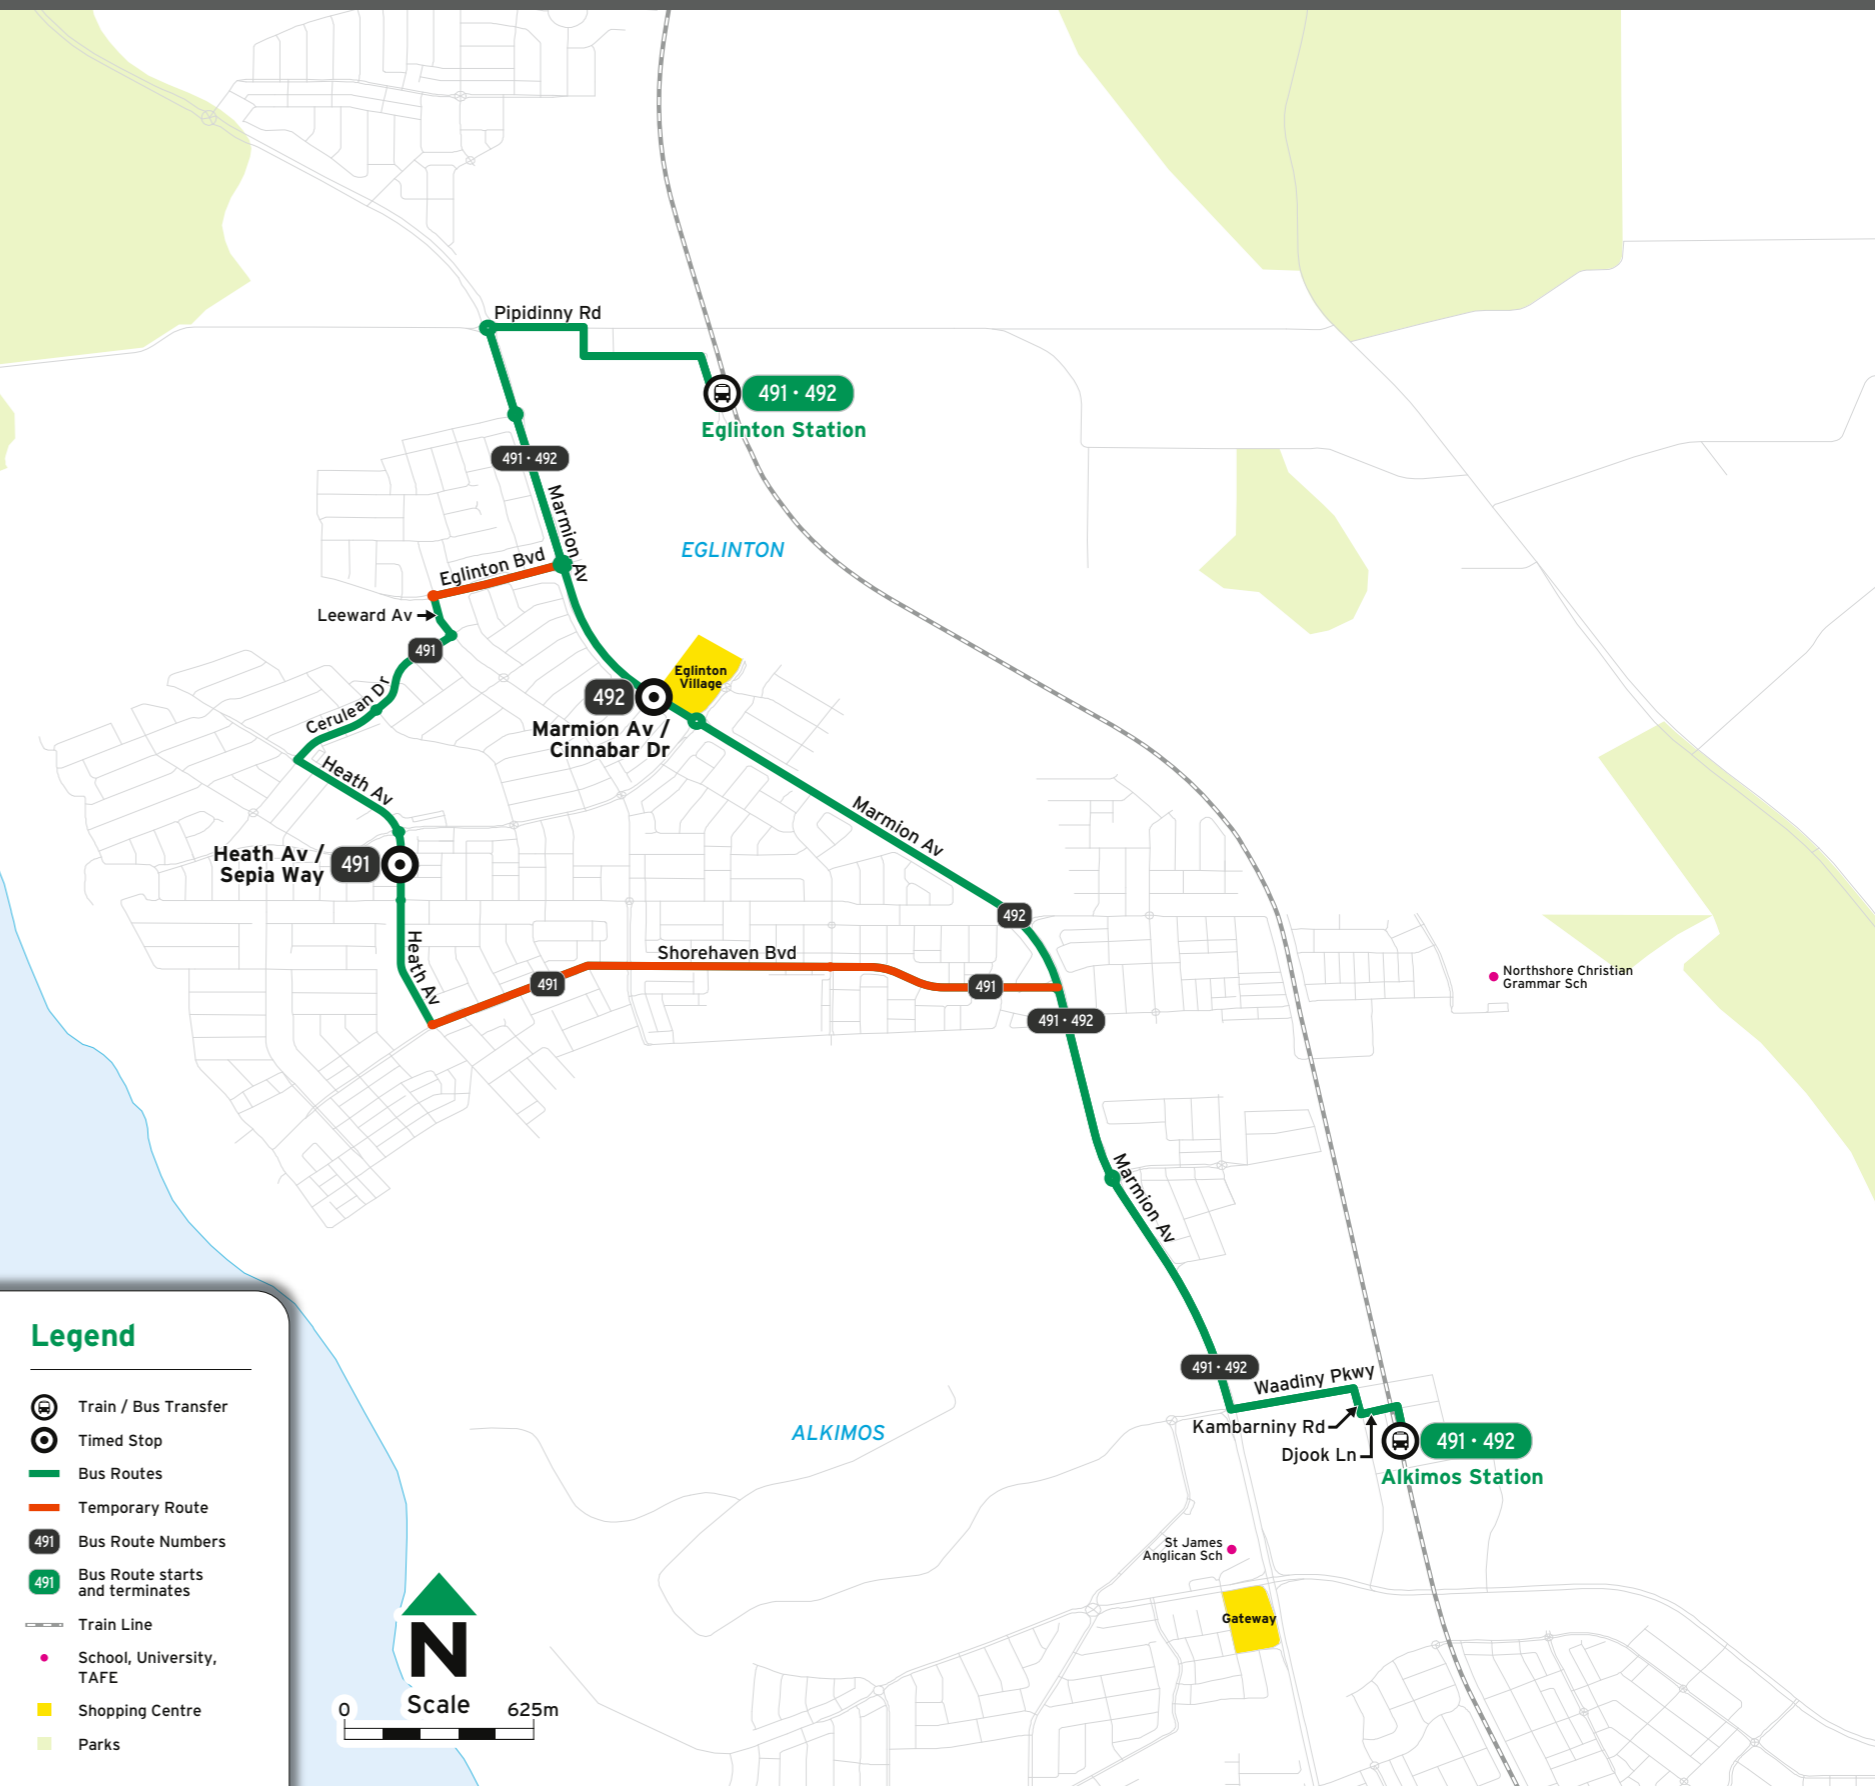

Timed Stops			
Stop No.	28983 / Stand 8	26600	28987 / Stand 4
Route No.	Alkimos Stn	Marmion Av / Cinnabar Dr	Eglinton Stn
Saturday			
am 492	6:18	6:23	6:29
492	7:18	7:23	7:29
492	8:25	8:30	8:37
492	9:25	9:30	9:37
492	9:55	10:00	10:07
492	10:25	10:30	10:37
492	10:55	11:00	11:07
492	11:25	11:30	11:37
492	11:55	12:00	12:07
pm 492	12:25	12:30	12:37
492	12:55	1:00	1:08
492	1:25	1:30	1:38
492	1:55	2:00	2:08
492	2:25	2:30	2:38
492	2:55	3:00	3:08
492	3:25	3:30	3:37
492	3:55	4:00	4:07
492	4:25	4:30	4:37
492	4:55	5:00	5:07
492	5:25	5:30	5:37
492	5:55	6:00	6:07
492	6:25	6:30	6:37
492	6:55	7:00	7:07
492	7:25	7:30	7:37
492	7:55	8:00	8:07
492	8:25	8:30	8:37
492	9:10	9:15	9:22
492	10:06	10:11	10:18
492	11:06	11:11	11:17
am 492	12:06	12:11	12:17

Legend			
A	Operates on school days only and departs St James Anglican School at 3.17pm. Continues as Route 494 to Yanchepp Stn.		
B	Operates on school days only and departs St James Anglican School at 3.22pm. Continues as Route 495 to Yanchepp Stn.		
H	Operates on school holidays only.		
S	Operates on school days only and deviates to Northshore Christian Grammar School. This trip will not service bus stop 26197 on Marmion Av after Shorehaven Bvd, Alkimos.		

Timed Stops			
Stop No.	28983 / Stand 8	26600	28987 / Stand 4
Route No.	Alkimos Stn	Marmion Av / Cinnabar Dr	Eglinton Stn
Sunday & Public Holidays			
am 492	8:25	8:30	8:37
492	9:25	9:30	9:37
492	10:25	10:30	10:37
492	11:25	11:30	11:37
pm 492	12:25	12:30	12:37
492	1:25	1:30	1:37
492	2:25	2:30	2:37
492	3:25	3:30	3:37
492	4:25	4:30	4:37
492	5:25	5:30	5:37
492	6:25	6:30	6:37
492	7:25	7:30	7:37
492	8:36	8:41	8:48
492	9:36	9:41	9:48

Tag on. Tag off.
Tag us.

View our platforms from our platforms, or anywhere else.

Route 491, 492 Map

Legend	
	Train / Bus Transfer
	Timed Stop
	Bus Routes
	Temporary Route
	Bus Route Numbers
	Bus Route starts and terminates
	Train Line
	School, University, TAFE
	Shopping Centre
	Parks