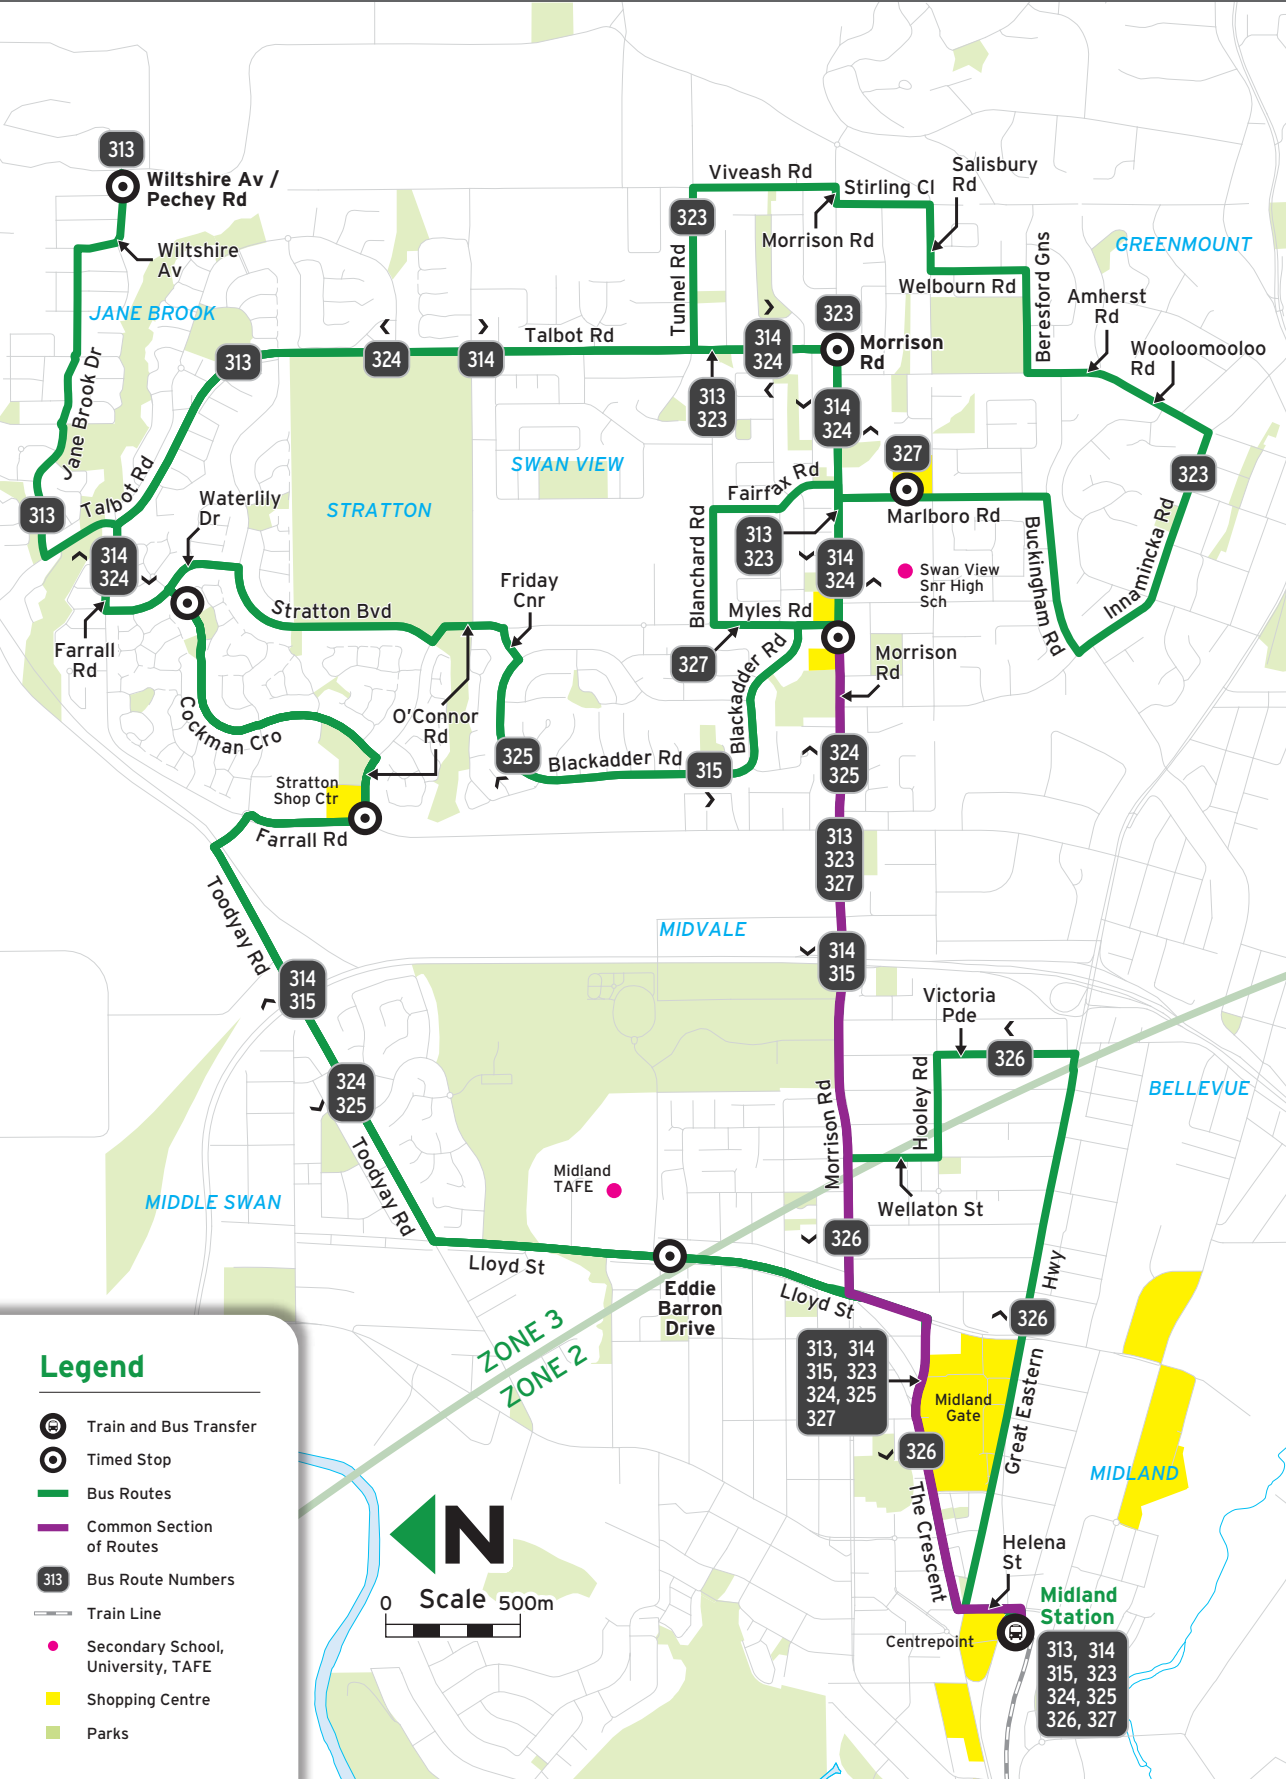

Route 326 - Circular Service to Midland (via Midvale)

Timed Stops			
Stop No.	14621	14831	23819
Route No.	Midland Stn	Hooley Rd / Ewart St	Midland Stn

Monday to Friday

am 326	9:10	9:17	9:28
pm 326	2:00	2:08	2:19

No Saturday, Sunday & Public Holiday service

Refer to Stopping Pattern on page 35 - 36.

Route 327 - To Swan View

Timed Stops			
Stop No.	14621	14643	15266
Route No.	Midland Stn	Morrison Rd / Myles Rd	Swan View Shop Ctr

Monday to Friday

am 327	9:45	9:55	10:02
327	10:45	10:55	11:02
327	11:45	11:55	12:02
pm 327	12:45	12:55	1:02
327	1:45	1:55	2:02
327	2:45	2:56	3:03

No Saturday, Sunday & Public Holiday service

Refer to Stopping Pattern on page 37 - 38.

Route 327 - To Midland

Timed Stops			
Stop No.	15264	14654	23819
Route No.	Swan View Shop Ctr	Morrison Rd / Myles Rd	Midland Stn

Monday to Friday

am 327	9:07	9:10	9:27
327	10:07	10:10	10:26
327	11:07	11:10	11:26
pm 327	12:07	12:10	12:26
327	1:09	1:11	1:26
327	2:09	2:11	2:26

No Saturday, Sunday & Public Holiday service

Refer to Stopping Pattern on page 37 - 38.

Map of all Routes

Legend

- Train and Bus Transfer
- Timed Stop
- Bus Routes
- Common Section of Routes
- Bus Route Numbers
- Train Line
- Secondary School, University, TAFE
- Shopping Centre
- Parks

Midland Station
313, 314
315, 323
324, 325
326, 327

313, 314
315, 323
324, 325
327