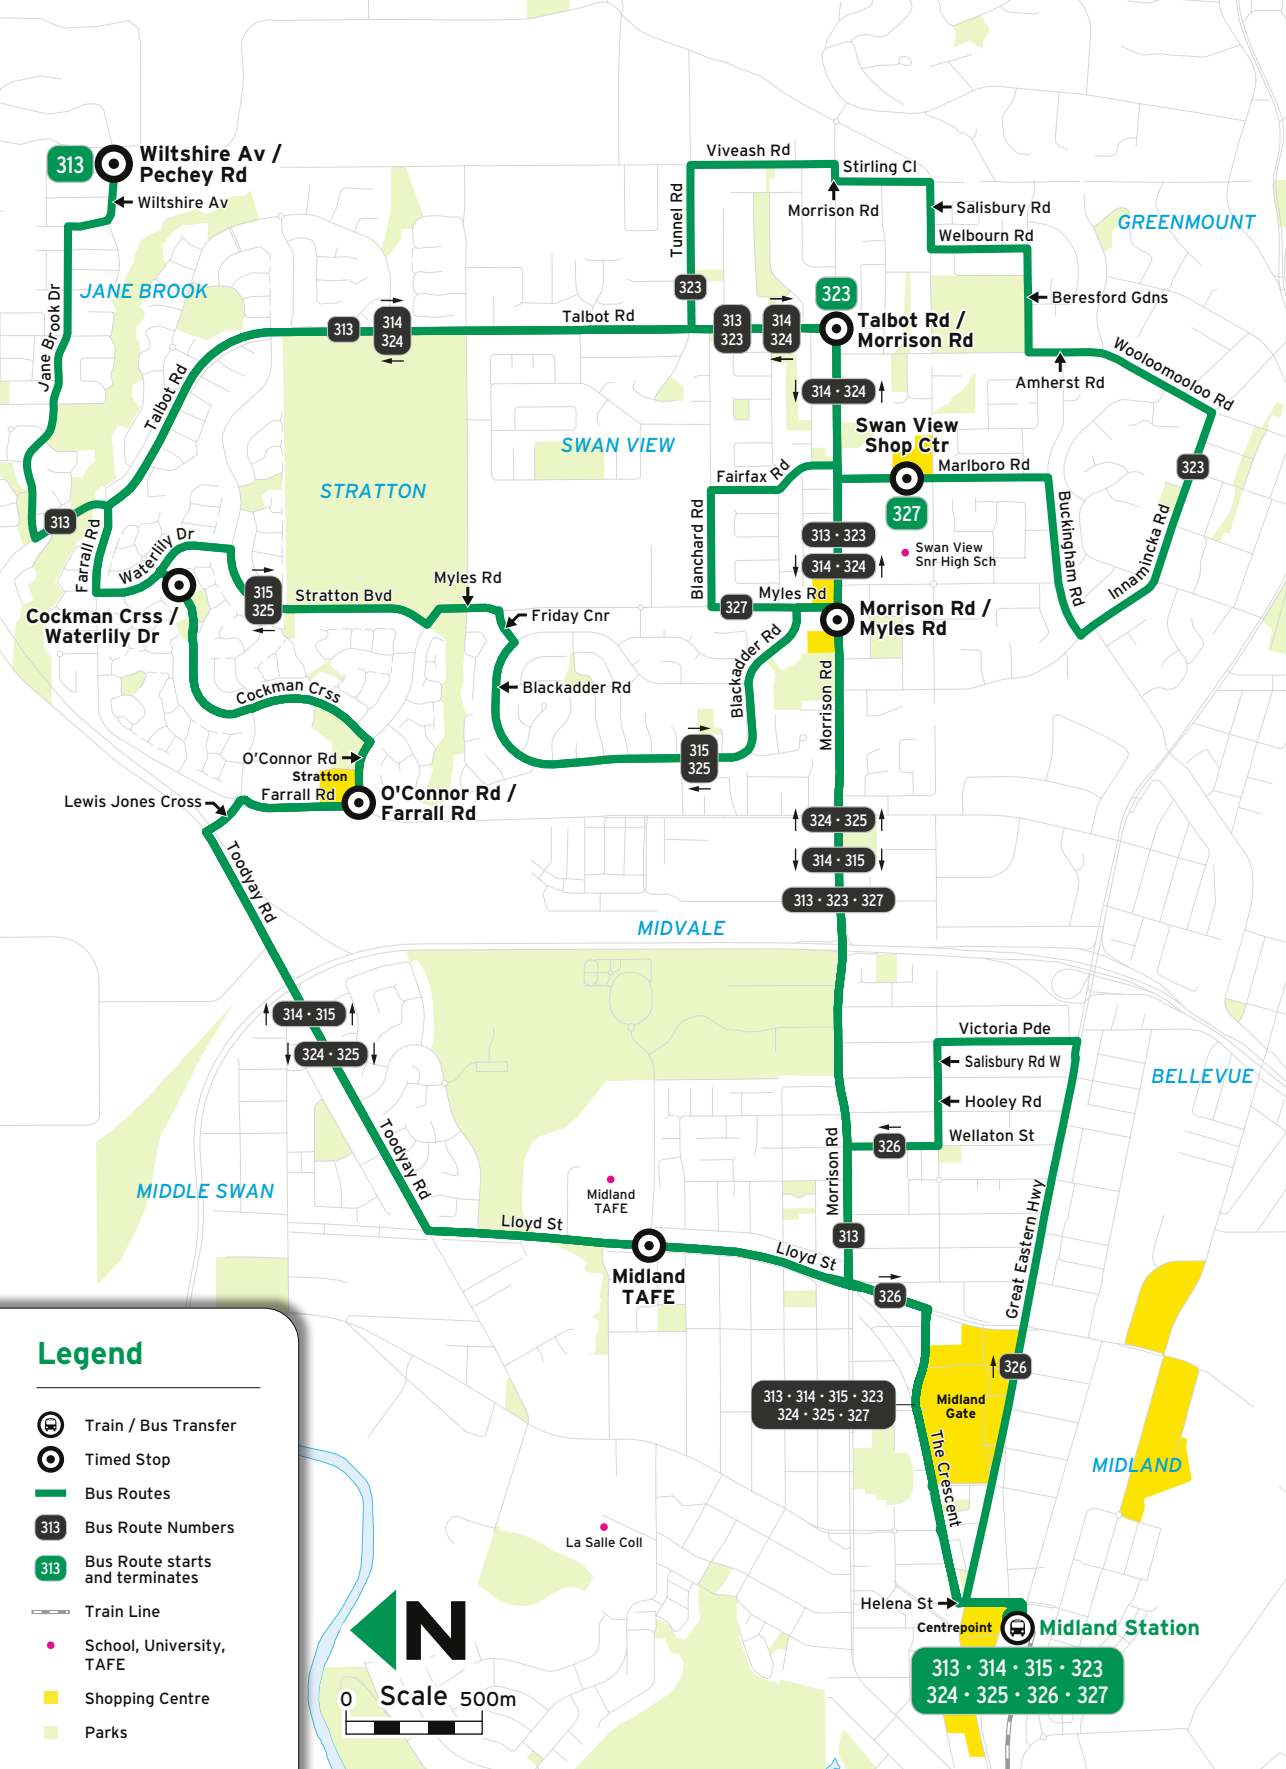

Route 326 - Circular Service to Midland (via Midvale)

Timed Stops			
Stop No.	29751 / Stand 3	14831	29749 / Stand 1
Route No.	Midland Stn	Hooley Rd / Ewart St	Midland Stn

Monday to Friday

am 326	9:21	9:28	9:41
pm 326	2:02	2:09	2:22

No Saturday, Sunday & Public Holiday service

Route 327 - To Swan View

Timed Stops			
Stop No.	29751 / Stand 3	14643	15266
Route No.	Midland Stn	Morrison Rd / Myles Rd	Swan View Shop Ctr

Monday to Friday

am 327	9:53	10:04	10:11
327	10:47	10:58	11:07
327	11:47	11:58	12:07
pm 327	12:47	12:59	1:07
327	1:47	1:59	2:07
327	2:47	3:00	3:11

No Saturday, Sunday & Public Holiday service

Refer to Stopping Pattern on page 37 - 38.

Route 327 - To Midland

Timed Stops			
Stop No.	15264	14654	29749 / Stand 1
Route No.	Swan View Shop Ctr	Morrison Rd / Myles Rd	Midland Stn

Monday to Friday

am 327	9:05	9:08	9:26
327	10:05	10:08	10:26
327	11:05	11:08	11:26
pm 327	12:05	12:08	12:26
327	1:05	1:08	1:26
327	2:00	2:03	2:20

No Saturday, Sunday & Public Holiday service

Map of all Routes

Legend

- Train / Bus Transfer
- Timed Stop
- Bus Routes
- Bus Route Numbers
- Bus Route starts and terminates
- Train Line
- School, University, TAFE
- Shopping Centre
- Parks

313 · 314 · 315 · 323
324 · 325 · 326 · 327