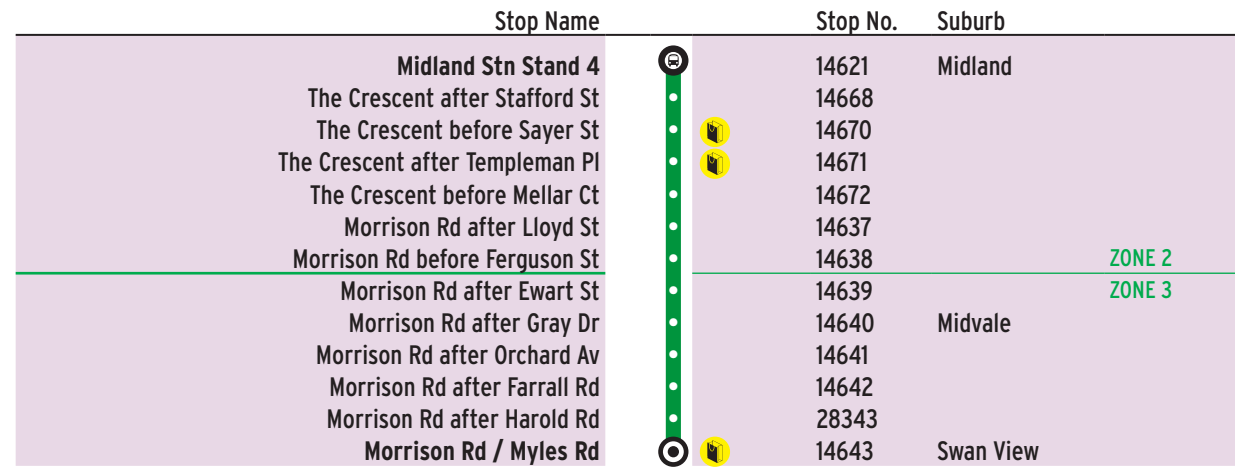

Monday to Friday (continued)			
pm	324	5:16	5:30
	325	5:28	5:40
	313	5:28	5:40
	325	5:40	5:52
	324	5:40	5:52
	325	5:52	6:02
	323	5:52	6:02
	324	6:04	6:14
	325	6:14	6:24
	323	6:39	6:49
	324	7:15	7:24
	325	7:30	7:39
	323	8:00	8:08
	324	8:30	8:39
	323	9:00	9:08
	325	9:30	9:39
	324	10:42	10:50
	325	11:42	11:49

Legend
H Operates on school holidays only.
S Operates on school days only.

Saturday			
am	325	7:40	7:47
	324	8:08	8:17
	323	8:15	8:23
	325	8:37	8:46
	324	9:04	9:14
	325	9:36	9:46
	324	10:02	10:13
	323	10:14	10:24
	325	10:34	10:45
	324	11:00	11:12
	325	11:32	11:44
pm	324	12:02	12:13
	323	12:15	12:26
	325	12:30	12:41
	324	1:00	1:11
	325	1:30	1:41
	324	2:00	2:12
	323	2:15	2:26
	325	2:30	2:41
	324	3:00	3:12
	325	3:30	3:42

Routes 313, 323, 324, 325, 327 - Common Stops from Midland

Timed Stops		
Stop No.	14621 / Stand 4	14643
Route No.	Midland Stn	Morrison Rd / Myles Rd

Saturday (continued)			
pm	324	4:00	4:12
	323	4:15	4:25
	325	4:30	4:41
	324	5:00	5:11
	325	5:30	5:41
	323	5:45	5:54
	324	6:00	6:10
	325	6:30	6:39
	324	7:00	7:09
	325	7:30	7:38
	323	8:00	8:08
	324	8:30	8:38
	323	9:14	9:22
	325	9:44	9:52
	324	10:44	10:52
	325	11:44	11:51

Timed Stops		
Stop No.	14621 / Stand 4	14643
Route No.	Midland Stn	Morrison Rd / Myles Rd

Sunday and Public Holidays			
am	325	9:38	9:47
	324	10:35	10:45
	325	11:35	11:45
	323	11:59	12:08
pm	324	12:30	12:41
	325	1:30	1:41
	323	2:00	2:11
	324	2:30	2:40
	325	3:30	3:41
	323	4:00	4:11
	324	4:30	4:40
	323	5:00	5:10
	325	5:30	5:40
	323	6:00	6:09
	324	6:30	6:38
	325	7:30	7:38

Route 313, 323, 324, 325, 327 - Stop Diagram from Midland

Route 313 continues to Jane Brook
- via Talbot Rd, Stratton

Route 323 continues to Talbot Rd, Swan View
- via Innamincka Rd, Greenmount

Route 324 continues to Midland
- via Morrison Rd and Talbot Rd, Stratton

Route 325 continues to Midland
- via Morrison Rd and Blackadder Rd, Stratton

Route 326 continues to Marlboro Rd, Swan View
- via Blanchard Rd

STOP DIAGRAM LEGEND

- Timed Stop
- Train and bus transfer
- Zone Boundary
- Shopping Centre

These stops are serviced by more than one bus service

Effective: 09/12/2024

Bus Timetable

87

For full service details for these routes, refer to Timetable 86.

Routes

- **313** Midland Stn - Swan View via Morrison Rd
- **314** Midland Stn - Swan View via Morrison Rd
- **315** Midland Stn - Swan View via Morrison Rd
- **323** Midland Stn - Swan View via Morrison Rd
- **324** Midland Stn - Swan View via Morrison Rd
- **325** Midland Stn - Swan View via Morrison Rd
- **327** Midland Stn - Swan View via Morrison Rd

Suburbs

- Midland
- Midvale
- Swan View

All Transperth buses are accessible

Looking for more information?

Visit us online
transperth.wa.gov.au

Get the app
Download our free iPhone® or Android™ app to help you plan your journey.

Link to the Transperth app for Android™ and iPhone®

Call us
InfoLine on 13 62 13 (TIS 13 14 50)
Hearing or speech impaired? Call via NRS on 133 677

Visit an InfoCentre at:

- Airport Central Station
- Elizabeth Quay Bus Station
- Perth Busport
- Perth Station
- Perth Underground Station