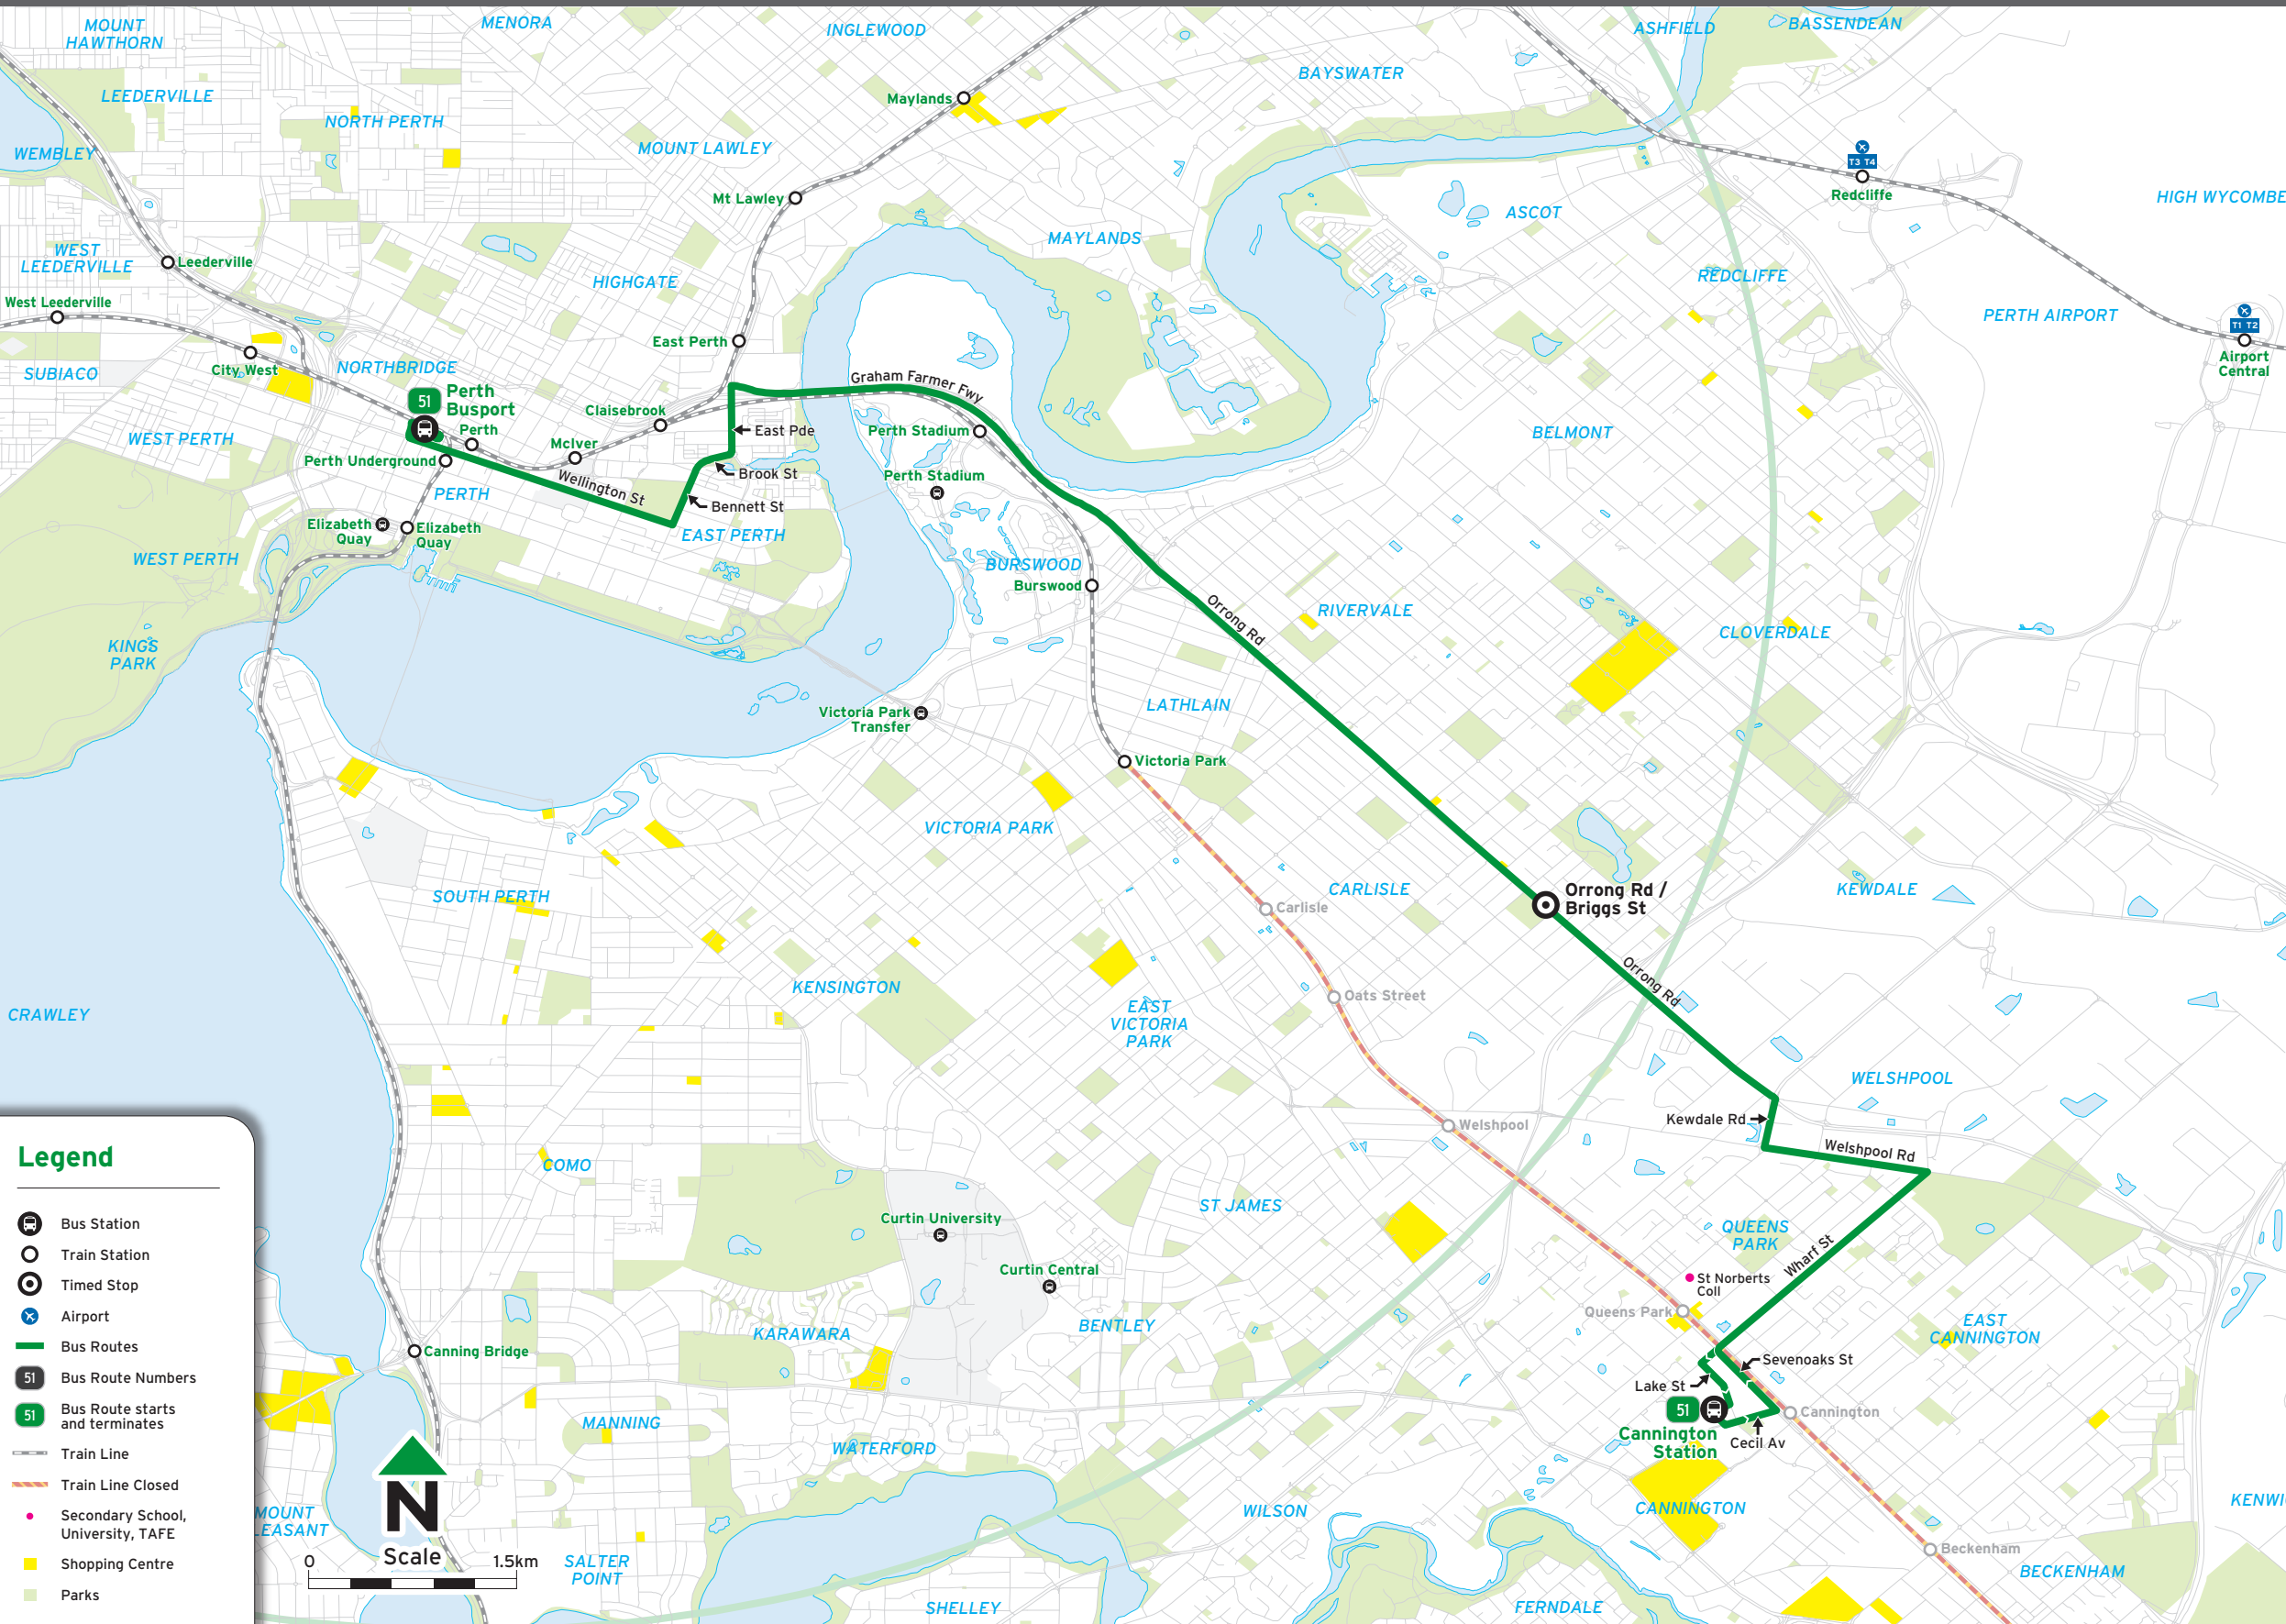

Routes

**51** Perth - Cannington Stn via Orrong Rd

**Looking for more information?**

Visit us online  
[transperth.wa.gov.au](http://transperth.wa.gov.au)

Get the app  
 Download our free iPhone® or Android™ app to help you plan your journey.

Link to the Transperth app for Android™ and iPhone®

Call us  
 InfoLine on 13 62 13  
 (TIS 13 14 50)

Hearing or speech impaired?  
 Call via NRS on 133 677

Visit an InfoCentre at:

- Airport Central Station
- Elizabeth Quay Bus Station
- Perth Busport
- Perth Station
- Perth Underground Station

**Legend**

- Bus Station
- Train Station
- Timed Stop
- Airport
- Bus Routes
- Bus Route Numbers
- Bus Route starts and terminates
- Train Line
- Train Line Closed
- Secondary School, University, TAFE
- Shopping Centre
- Parks

**Suburbs**

- Cannington
- Carlisle
- East Perth
- Lathlain
- Perth
- Queens Park
- Rivervale
- Welshpool

All Transperth buses are accessible