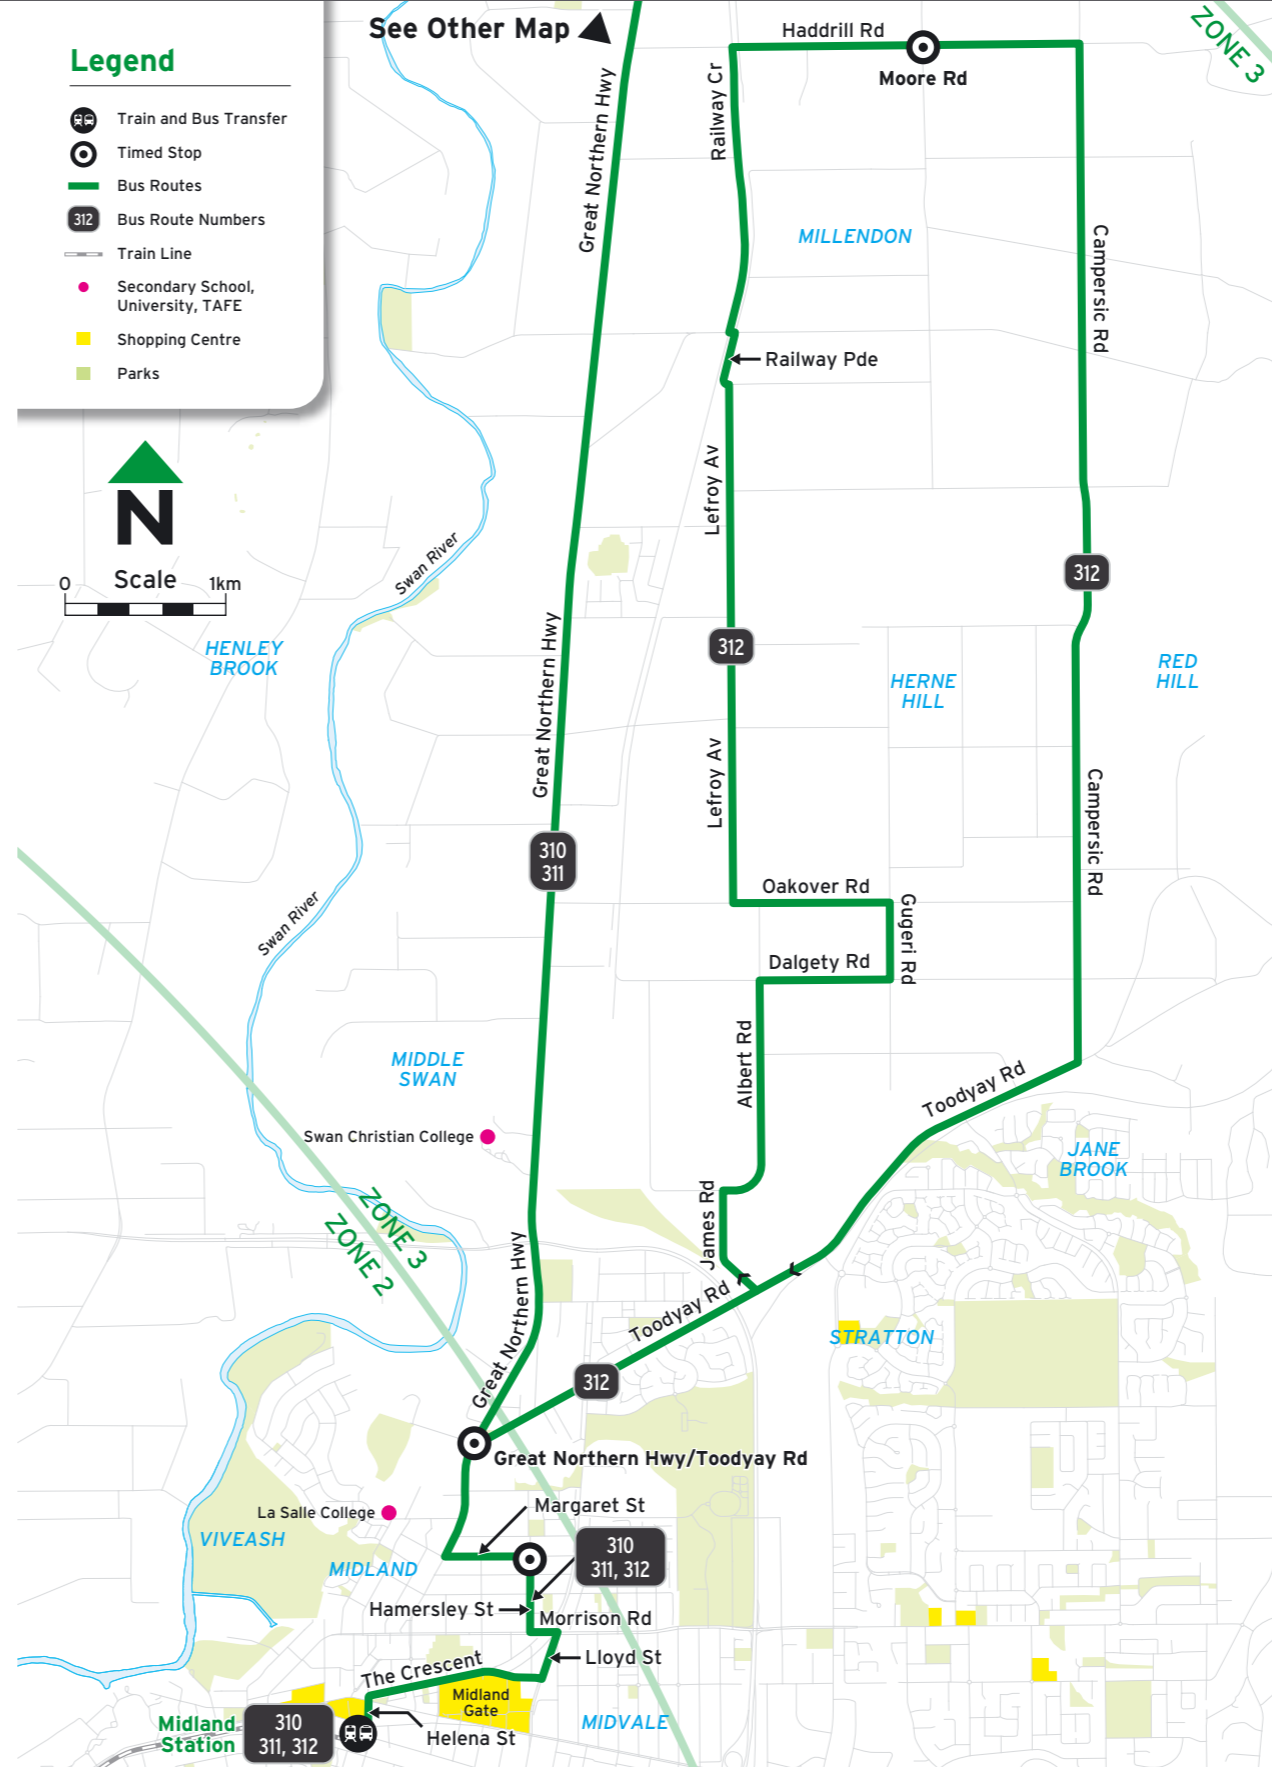

Monday to Friday						
am	312	8:00	8:05	8:07	-	8:26
	310 C	8:10	-	8:15	8:38	-
	311	9:10	9:15	9:17	9:30	9:45
	312	10:00	10:05	10:07	-	10:29
	310 E	11:00	11:06	11:11	-	-
pm	312	12:16	12:22	12:24	-	12:44
	311 A	1:16	1:23	1:31	1:48	2:05
	310	2:31	2:37	2:40	3:02	-
	311 S	3:11	-	3:25	3:45	4:12
	310 S	3:16	-	3:38	4:17	-
	311	3:51	3:58	4:01	4:17	4:33
	312	3:53	3:59	4:01	-	4:21
	310 D	4:52	4:58	5:07	5:28	-
	310	5:22	5:28	5:31	5:54	-
	312 T	5:42	5:47	5:56	-	6:13
	311	6:02	6:07	6:09	6:22	6:38
	310 D	6:22	6:27	6:36	6:56	-

Saturday						
am	310	9:01	9:06	9:08	9:30	-
	310 E	10:01	10:06	10:11	-	-
pm	310 E	12:01	12:06	12:12	-	-
	310 E	1:01	1:06	1:12	-	-
	311	3:16	3:21	3:23	3:36	3:51
	310 E	5:16	5:21	5:27	-	-
	310	6:15	6:20	6:22	6:39	-

Sunday and Public Holidays						
am	311	9:01	9:06	9:08	9:19	9:33
	310 E	11:31	11:36	11:40	-	-
pm	310 E	1:31	1:36	1:40	-	-
	311	3:31	3:36	3:38	3:51	4:05
	310 E	5:31	5:36	5:40	-	-

Legend	
310 C	Deviates via Keane St, Midland.
310 D	Deviates via Viveash.
310 E	Terminates on Great Northern Hwy, after Toodyay Rd, Middle Swan.
310 S	Operates on school days only, departing Governor Stirling Senior High School at 3.10pm, then deviates via Keane St, La Salle College, St Brigids Primary School, Swan Christian College and Herne Hill.
311 A	Deviates via Viveash and Herne Hill.
311 S	Operates on school days only, departing Governor Stirling Senior High School at 3.05pm, then deviates via Keane St, La Salle College and Bullsbrook College.
312 T	Deviates via Viveash. Extends to Toodyay Rd near James Rd, Stratton.

Route No.	Location	Stand
310	Midland Stn	9
311	Midland Stn	9
312	Midland Stn	9

Looking for more information?

Visit us online
transperth.wa.gov.au

Get the app
Download our free iPhone® or Android™ app to help you plan your journey.

Call us
InfoLine on 13 62 13 (TIS 13 14 50)
Hearing or speech impaired?
Call via NRS on 133 677

Visit an InfoCentre at:

- Elizabeth Quay Bus Station
- Perth Busport
- Perth Station
- Perth Underground Station