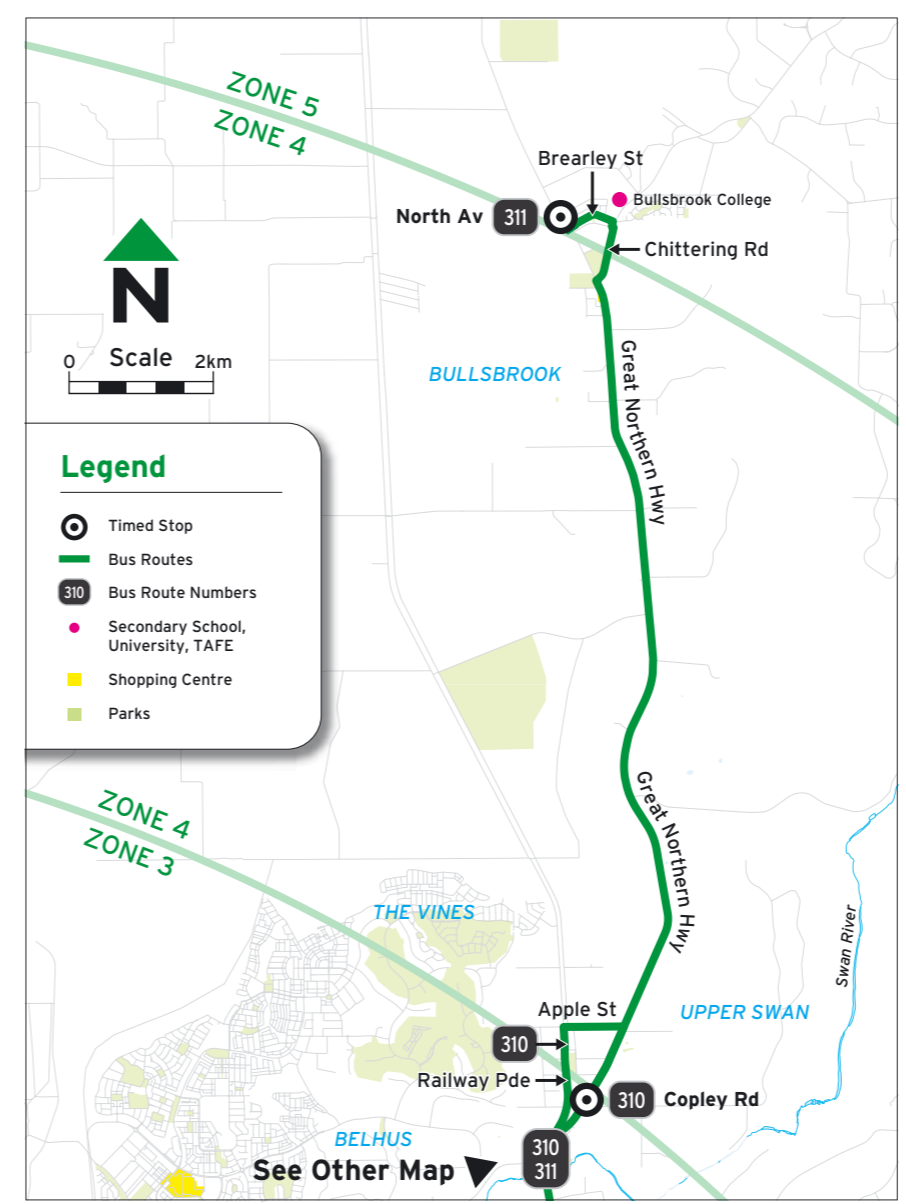

Saturday					
am 311	7:50	8:02	8:13	8:15	8:26
310	-	-	9:15	9:17	9:26
310	-	9:34	9:45	9:47	9:56
310	-	-	10:15	10:17	10:26
pm 310	-	-	12:15	12:17	12:26
310	-	-	1:15	1:17	1:26
310	-	-	2:15	2:17	2:26
311	3:53	4:05	4:15	4:17	4:26
310	-	-	5:30	5:32	5:41
310 K	-	6:41	6:51	-	6:57

1. **Legend**
2. 310 A Deviates via Herne Hill and Viveash.
   - 310 C Operates on school days only, deviating via Herne Hill, Swan Christian College, La Salle College and Keane St.
   - 310 H Operates on school holidays only, deviating via Keane St.
   - 310 K Deviates via Keane St.
   - 310 S Operates on school days only, deviating via Upper Swan Primary School, Herne Hill, Swan Christian High School and Keane St.
   - 311 B Operates on school days only, deviating via Keane St.
   - 311 D Deviates via Viveash.
   - 311 K Deviates via Keane St.
   - 311 L Operates on school days only, deviating via Bullsbrook College, La Salle College and Keane St.
   - 312 D Deviates via Viveash.

Route 310, 311 - To Midland

Timed Stops	15430	14746	14772	14805	23819
Stop No.	15430	14746	14772	14805	23819
Route No.	North Av / Great Northern Hwy	Great Northern Hwy / Copley Rd	Great Northern Hwy / Toodyay Rd	Hammersley St / Margaret St	Midland Stn

Sunday and Public Holidays					
am 311	9:35	9:47	10:00	10:03	10:12
310	-	-	11:46	11:47	11:56
pm 310	-	-	1:46	1:47	1:56
311	4:07	4:18	4:30	4:32	4:41
310	-	-	5:46	5:47	5:56

Route 310, 311 Map

Effective: 16/05/2021

Bus Timetable

91

Routes

- **310** Midland Stn - Upper Swan
- **311** Midland Stn - Bullsbrook
- **312** Midland Stn - Baskerville

For information about connections with other bus and train services, please use JourneyPlanner at transperth.wa.gov.au

Suburbs

- Baskerville
- Bullsbrook
- Herne Hill
- Millendon
- Middle Swan
- Upper Swan

All Transperth buses are accessible