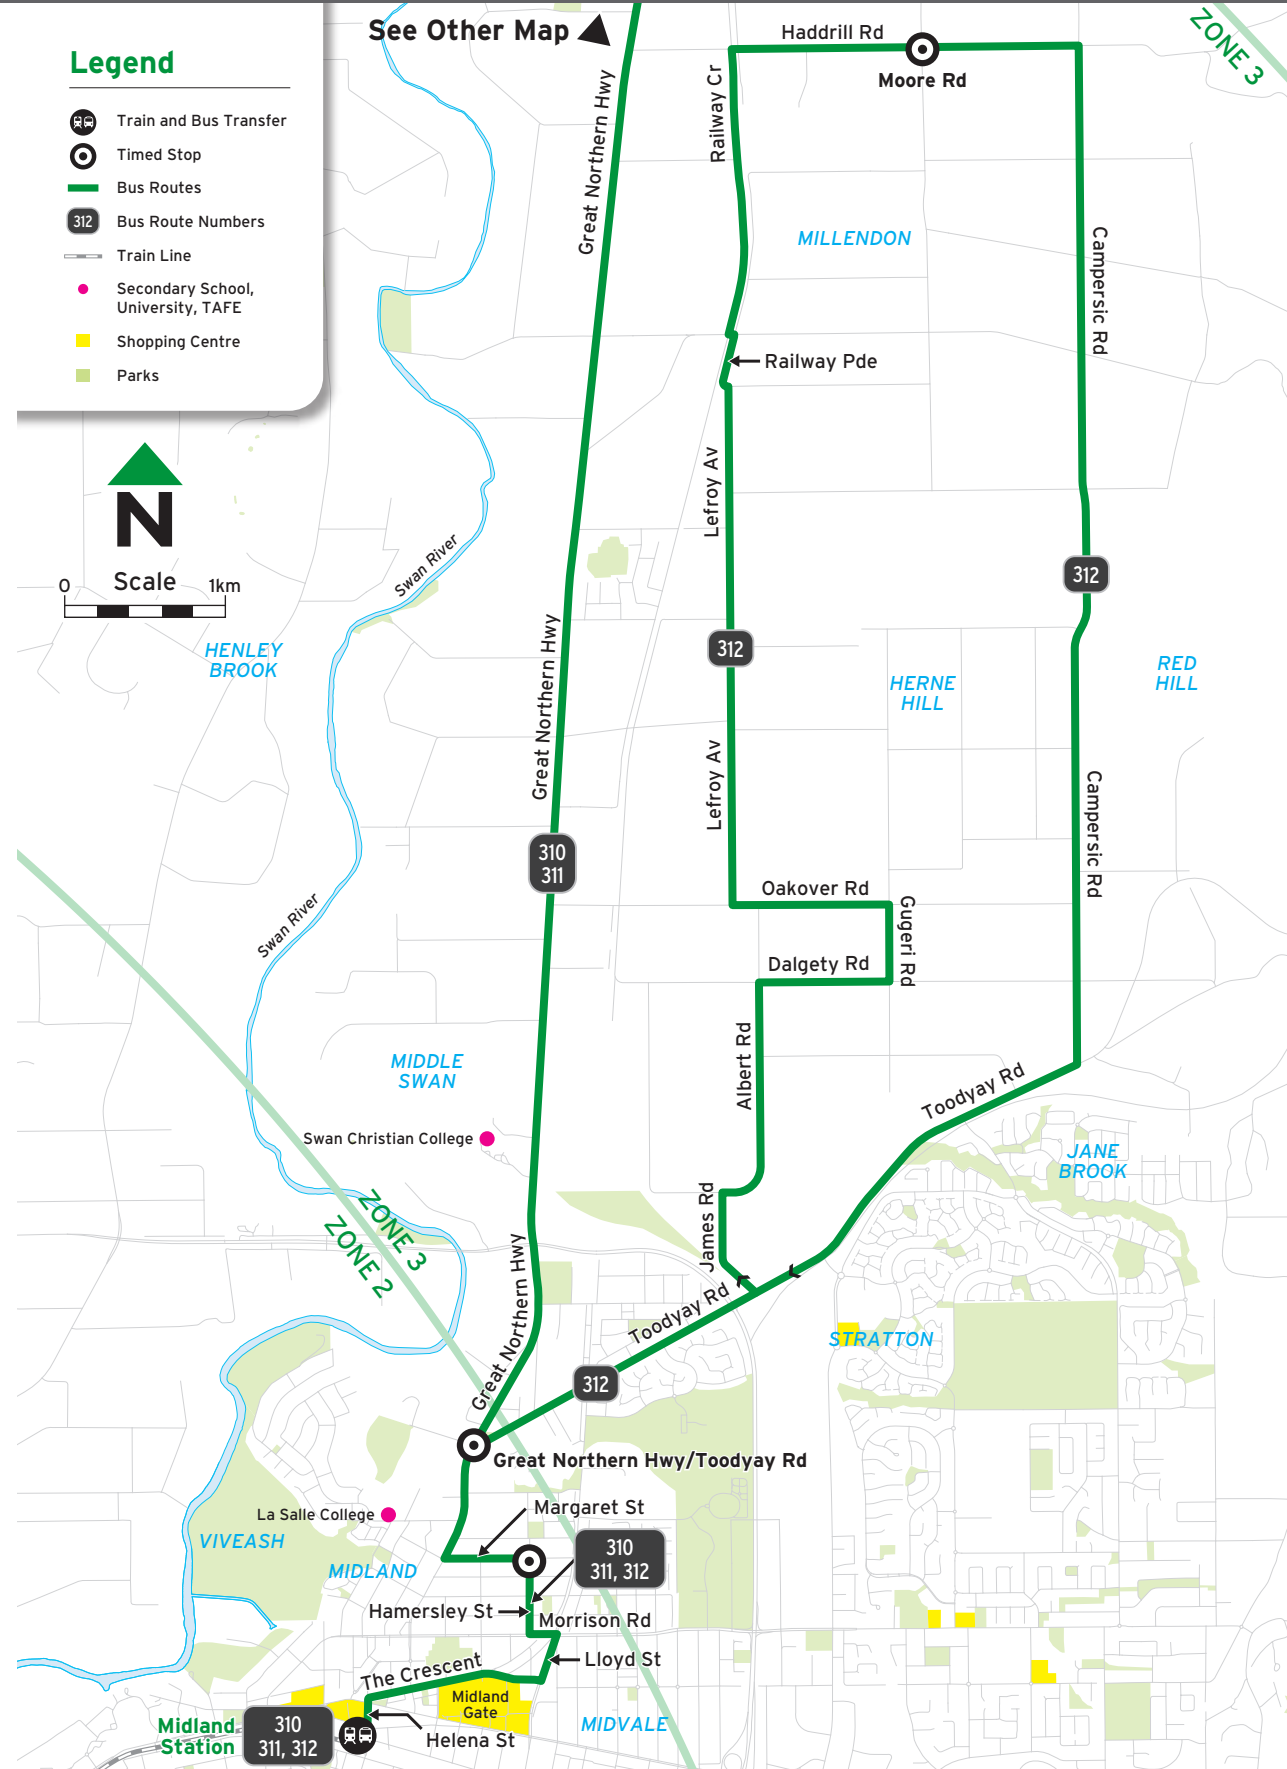

Monday to Friday						
am 312	7:55	8:00	8:02	-	8:21	-
310 D	8:06	-	8:11	8:34	-	-
311	9:06	9:11	9:13	9:26	-	9:41
312	10:06	10:11	10:13	-	10:33	-
310 A	11:02	11:08	11:12	-	-	-
pm 312	12:17	12:23	12:25	-	12:45	-
311 B	1:17	1:24	1:32	1:49	-	2:06
310	2:32	2:38	2:41	3:03	-	-
311 S	3:11	-	3:25	3:45	-	4:12
310 C	3:16	-	3:38	4:12	-	-
312	3:55	4:01	4:03	-	4:23	-
311	3:55	4:02	4:05	4:21	-	4:37
310 E	4:55	5:01	5:10	5:30	-	-
310	5:31	5:37	5:40	6:03	-	-
312 F	5:43	5:48	5:57	-	6:14	-
311	6:07	6:12	6:14	6:27	-	6:43
310 E	6:30	6:35	6:44	7:04	-	-

Saturday						
am 310	9:02	9:07	9:09	9:31	-	-
310 A	10:02	10:07	10:12	-	-	-
pm 310 A	12:02	12:07	12:14	-	-	-
310 A	1:02	1:07	1:14	-	-	-
311	3:11	3:16	3:18	3:31	-	3:49
310 A	5:13	5:18	5:24	-	-	-
310	6:17	6:22	6:24	6:43	-	-

Sunday and Public Holidays						
am 311	8:56	9:01	9:03	9:14	-	9:29
310 A	11:32	11:37	11:41	-	-	-
pm 310 A	1:32	1:37	1:41	-	-	-
311	3:30	3:35	3:37	3:50	-	4:05
310 A	5:32	5:37	5:41	-	-	-

Legend						
A	Terminates on Great Northern Hwy, after Toodyay Rd, Middle Swan.					
B	Deviates via Viveash and Herne Hill.					
C	Operates on school days only, departing Governor Stirling Senior High School at 3.10pm. Deviates via Keane St, La Salle College, St Brigids Primary School, Swan Christian College and Herne Hill.					
D	Deviates via Keane St, Midland.					
E	Deviates via Viveash.					
F	Deviates via Viveash. Extends to Toodyay Rd near James Rd, Stratton.					
S	Operates on school days only, departing Governor Stirling Senior High School at 3.06pm. Deviates via Keane St, La Salle College and Bullsbrook College.					

Looking for more information?

Visit us online
transperth.wa.gov.au

Get the app
Download our free iPhone® or Android™ app to help you plan your journey.

Call us
InfoLine on 13 62 13 (TIS 13 14 50)
Hearing or speech impaired?
Call via NRS on 133 677

Visit an InfoCentre at:

- Airport Central Station
- Elizabeth Quay Bus Station
- Perth Busport
- Perth Station
- Perth Underground Station