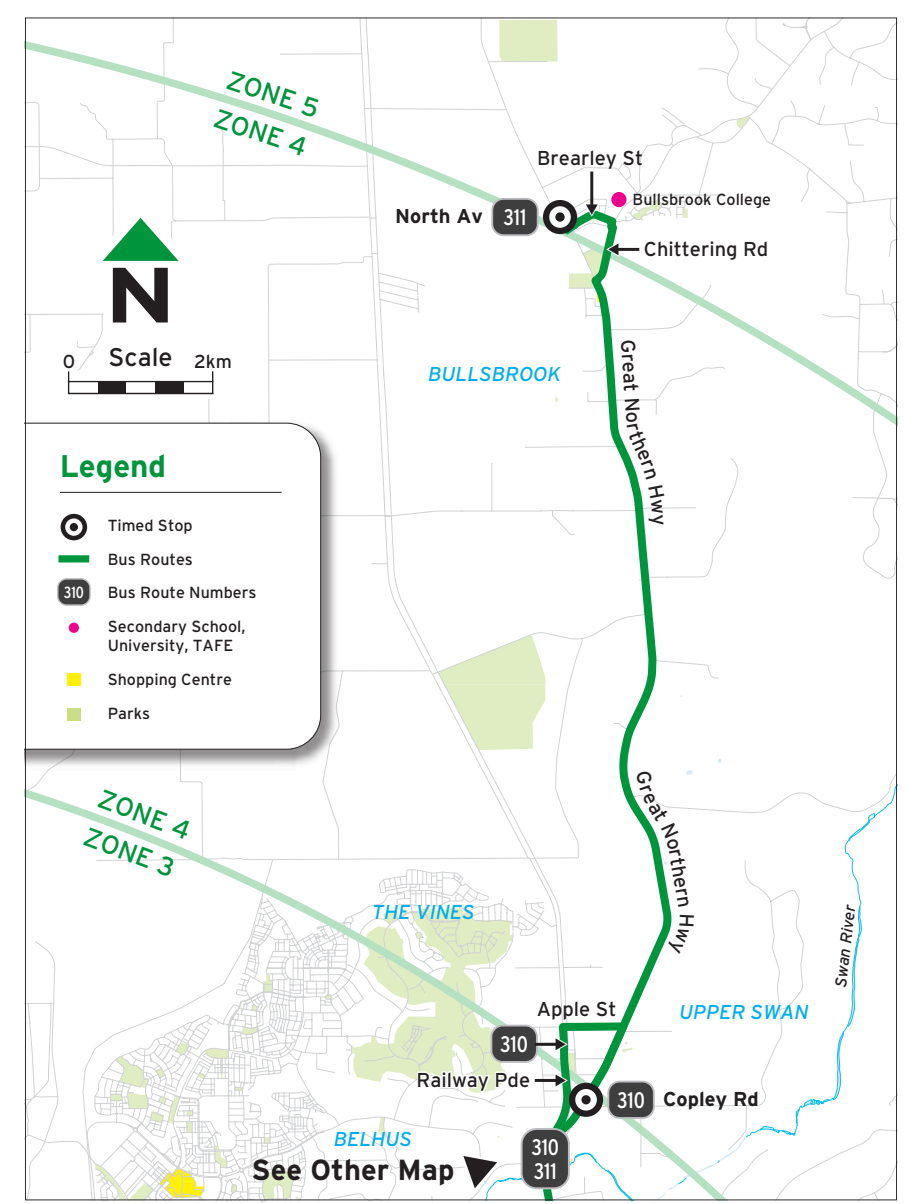

1. **Legend**
2. A Deviates via Viveash.
   - B Operates on school days only and deviates via Herne Hill, Swan Christian College, La Salle College and Keane St.
   - C Operates on school days only and deviates via Bullsbrook College, La Salle College and Keane St.
   - D Deviates via Keane St.
   - E Operates on school days only and deviates via Upper Swan Primary School, Herne Hill and Viveash.
   - G Operates on school days only and deviates via Upper Swan Primary School, Herne Hill, Swan Christian High School and Keane St.
   - H Operates on school holidays only and deviates via Herne Hill and Viveash.
   - K Operates on school holidays only and deviates via Keane St.
   - S Operates on school days only and deviates via Keane St.

Route 310, 311 - To Midland

Timed Stops	15430	15418	14746	14863	14772	14805	
Stop No.	15430	15418	14746	14863	14772	14805	
Route No.	North Av / Great Northern Hwy	Haddrill Rd / Moore Rd	Great Northern Hwy / Copley Rd	St Brigids Primary School	Great Northern Hwy / Toodyay Rd	Hammersley St / Margaret St	Midland Stn

Sunday and Public Holidays							
am 311	9:35	-	9:47	-	10:00	10:03	10:12
310	-	-	-	-	11:47	11:48	11:57
pm 310	-	-	-	-	1:47	1:48	1:57
311	4:07	-	4:18	-	4:30	4:32	4:42
310	-	-	-	-	5:47	5:48	5:57

Route 310, 311 Map

Effective: 10/10/2022

Bus Timetable

91

Routes

- **310** Midland Stn - Upper Swan
- **311** Midland Stn - Bullsbrook
- **312** Midland Stn - Baskerville

For information about connections with other bus and train services, please use JourneyPlanner at transperth.wa.gov.au

Suburbs

- Baskerville
- Bullsbrook
- Herne Hill
- Middle Swan
- Midland
- Millendon
- Upper Swan

All Transperth buses are accessible