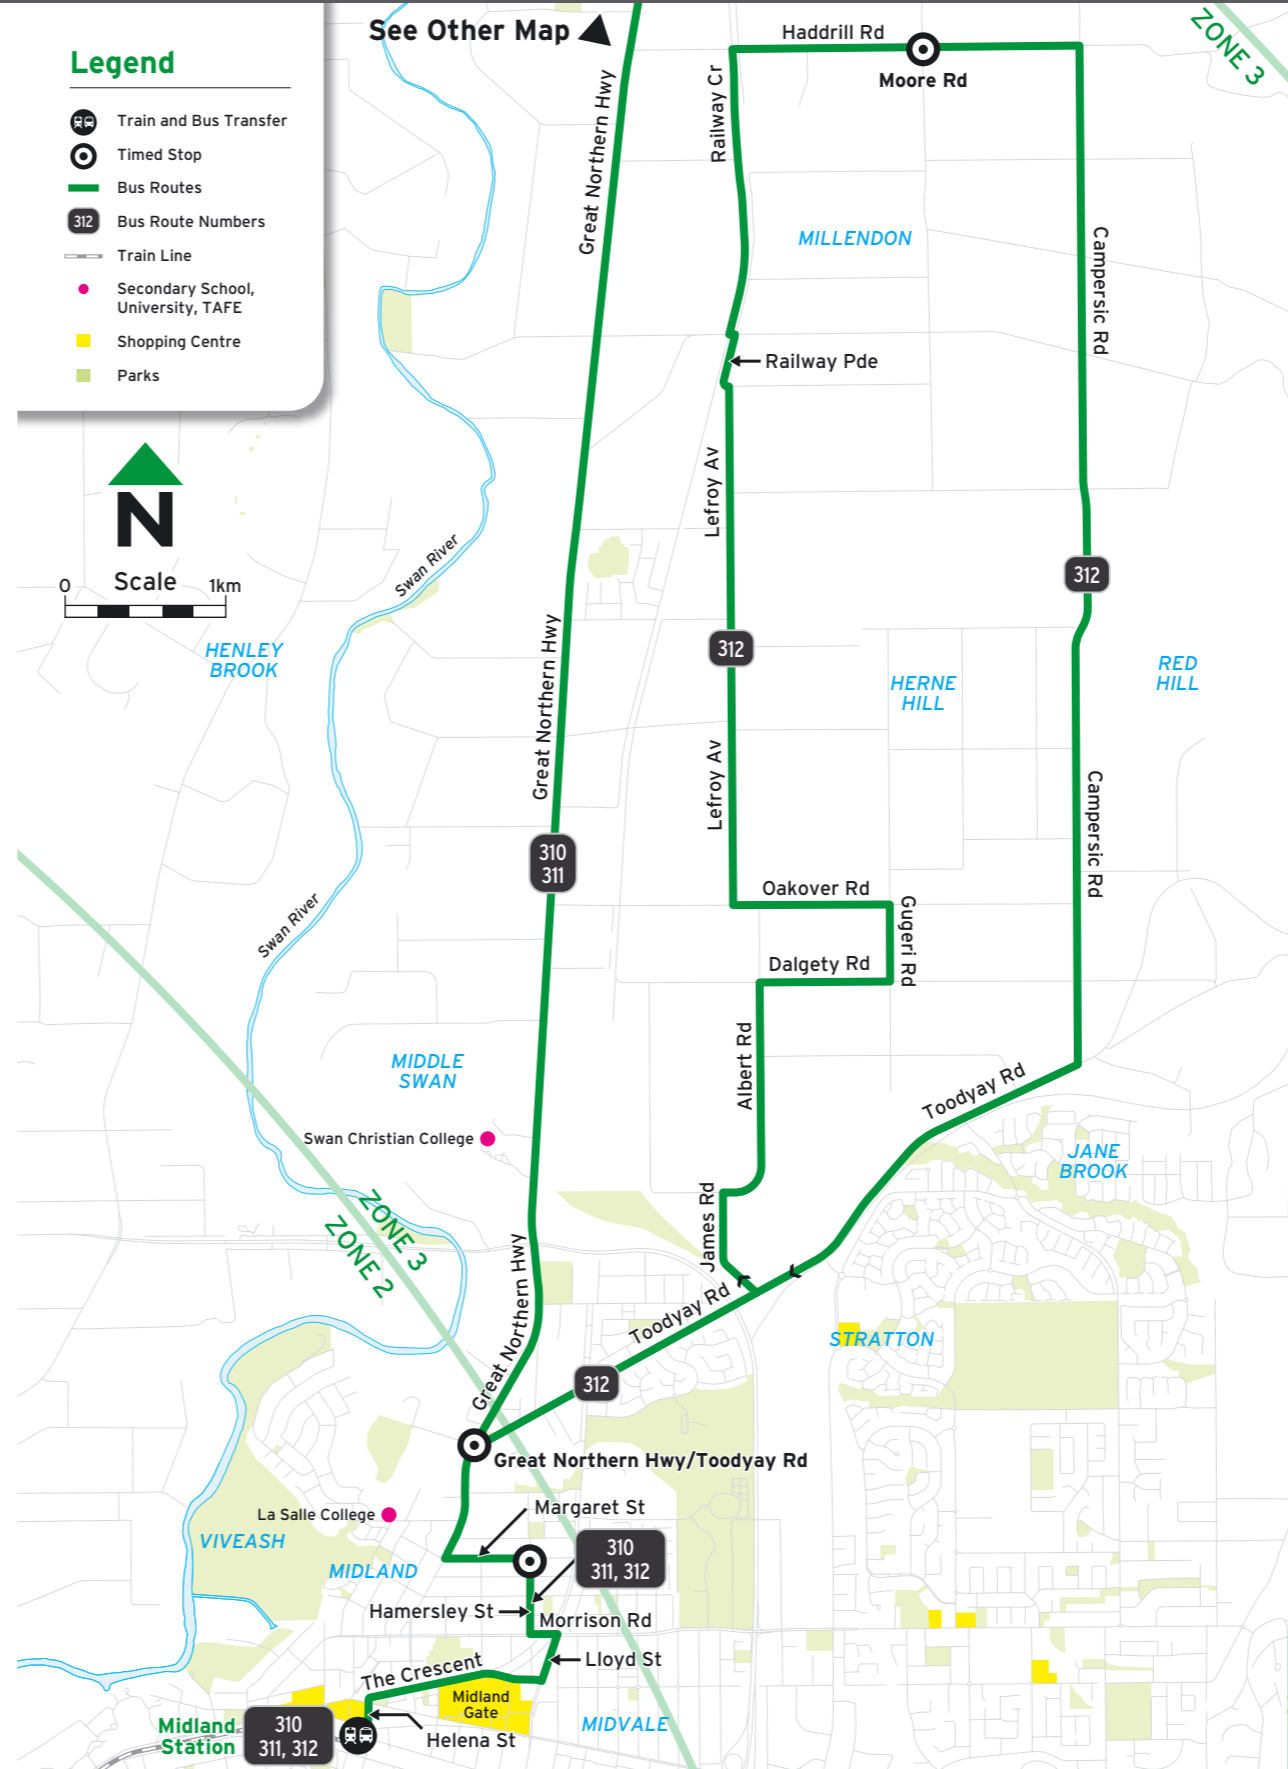

Saturday						
am 310	9:01	9:06	9:08	9:29	-	-
310 A	10:01	10:06	10:11	-	-	-
pm 310 A	12:01	12:06	12:12	-	-	-
310 A	1:01	1:06	1:12	-	-	-
311	3:01	3:06	3:08	3:21	-	3:40
310 A	5:01	5:06	5:12	-	-	-
310	6:16	6:21	6:23	6:42	-	-

Sunday and Public Holidays						
am 311	8:53	8:58	9:00	9:11	-	9:29
310 A	11:31	11:36	11:41	-	-	-
pm 310 A	1:31	1:36	1:41	-	-	-
311	3:31	3:36	3:38	3:51	-	4:09
310 A	5:31	5:36	5:41	-	-	-

1. **Legend**
2. A Terminates on Great Northern Hwy, after Toodyay Rd, Middle Swan.
   - B Deviates via Viveash and Herne Hill.
   - C Operates on school days only. Departs Governor Stirling Senior High School at 3.10pm, then deviates via Keane St, La Salle College, St Brigids Primary School, Swan Christian College and Herne Hill.
   - D Deviates via Keane St, Midland.
   - E Deviates via Viveash.
   - F Deviates via Viveash and extends to Toodyay Rd near James Rd, Stratton.
   - S Operates on school days only. Departs from Governor Stirling Senior High School at 3.06pm, then deviates via Keane St, La Salle College and Bullsbrook College.

Route No.	Timing Point Name	Bus Stop No.
310	Great Northern Hwy / Toodyay Rd	14684
	Great Northern Hwy / Copley Rd	14746
311	Great Northern Hwy / Toodyay Rd	14684
	Great Northern Hwy / Copley Rd	14709
312	Great Northern Hwy / Toodyay Rd	14683

Looking for more information?

Visit us online
transperth.wa.gov.au

Get the app
Download our free iPhone® or Android™ app to help you plan your journey.

Call us
InfoLine on 13 62 13
(TIS 13 14 50)
Hearing or speech impaired?
Call via NRS on 133 677

Visit an InfoCentre at:

- Airport Central Station
- Elizabeth Quay Bus Station
- Perth Busport
- Perth Station
- Perth Underground Station