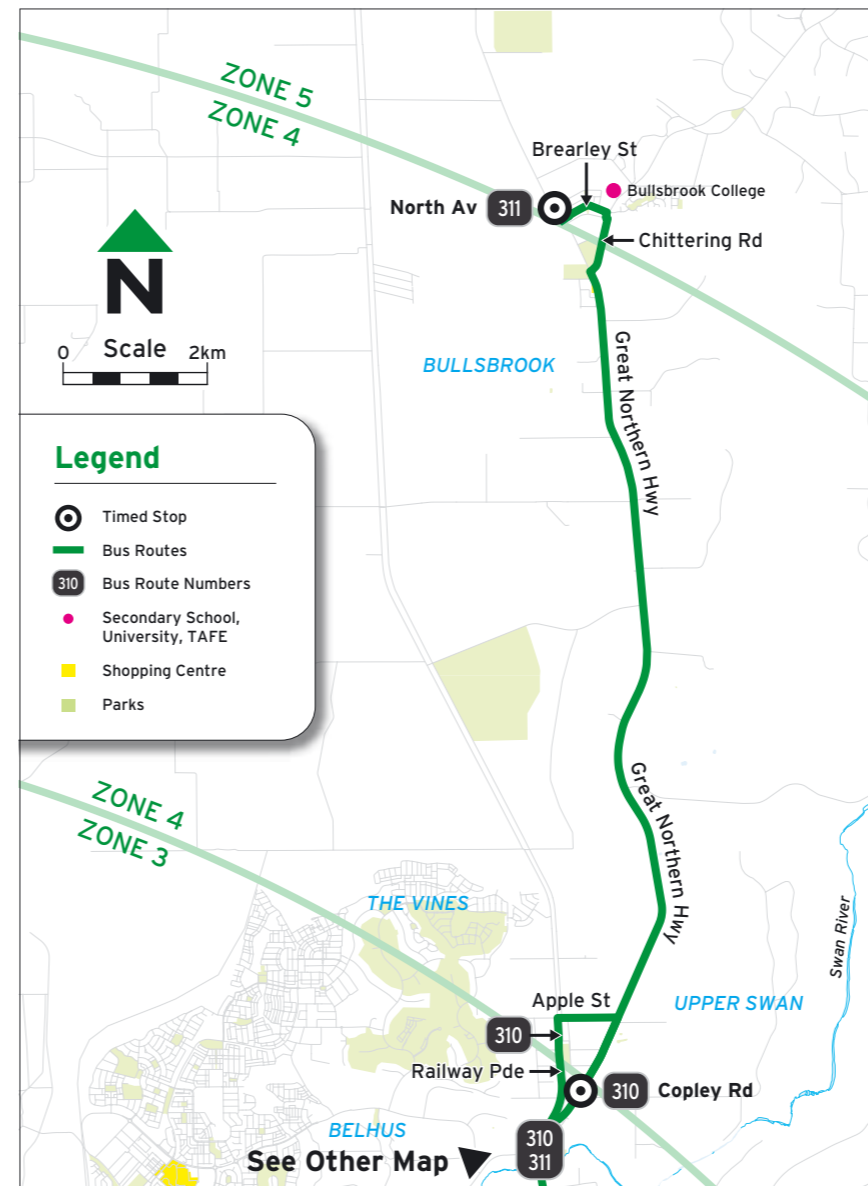

Legend

- A Deviates via Viveash.
- B Operates on school days only and deviates via Herne Hill, Swan Christian College, La Salle College and Keane St.
- C Operates on school days only and deviates via Bullsbrook College, La Salle College and Keane St.
- D Deviates via Keane St.
- E Operates on school days only and deviates via Upper Swan Primary School, Herne Hill and Viveash.
- G Operates on school holidays only and deviates via Keane St.
- H Operates on school holidays only and deviates via Herne Hill and Viveash.
- K Operates on school days only and deviates via Upper Swan Primary School, Herne Hill, Swan Christian High School and Keane St.
- S Operates on school days only and deviates via Keane St.

Route 310, 311 - To Midland

Timed Stops	15430	15418	14746	14863	14772	14805	
Stop No.	15430	15418	14746	14863	14772	14805	
Route No.	North Av / Great Northern Hwy	Haddrill Rd / Moore Rd	Great Northern Hwy / Copley Rd	St Brigids Primary School	Great Northern Hwy / Toodyay Rd	Hammersley St / Margaret St	Midland Stn

Sunday and Public Holidays							
am 311	9:33	-	9:45	-	9:58	10:01	10:11
310	-	-	-	-	11:46	11:47	11:56
pm 310	-	-	-	-	1:46	1:47	1:56
311	4:18	-	4:30	-	4:43	4:46	4:56
310	-	-	-	-	5:46	5:47	5:56

Route 310, 311 Map

Effective: 12/06/2023

Bus Timetable

91

Routes

- **310** Midland Stn - Upper Swan via Great Northern Hwy
- **311** Midland Stn - Bullsbrook via Great Northern Hwy
- **312** Midland Stn (Circular Route) via Baskerville & Millendon

For information about connections with other bus and train services, please use JourneyPlanner at transperth.wa.gov.au

Suburbs

- Baskerville
- Bullsbrook
- Herne Hill
- Middle Swan
- Midland
- Millendon
- Upper Swan

All Transperth buses are accessible