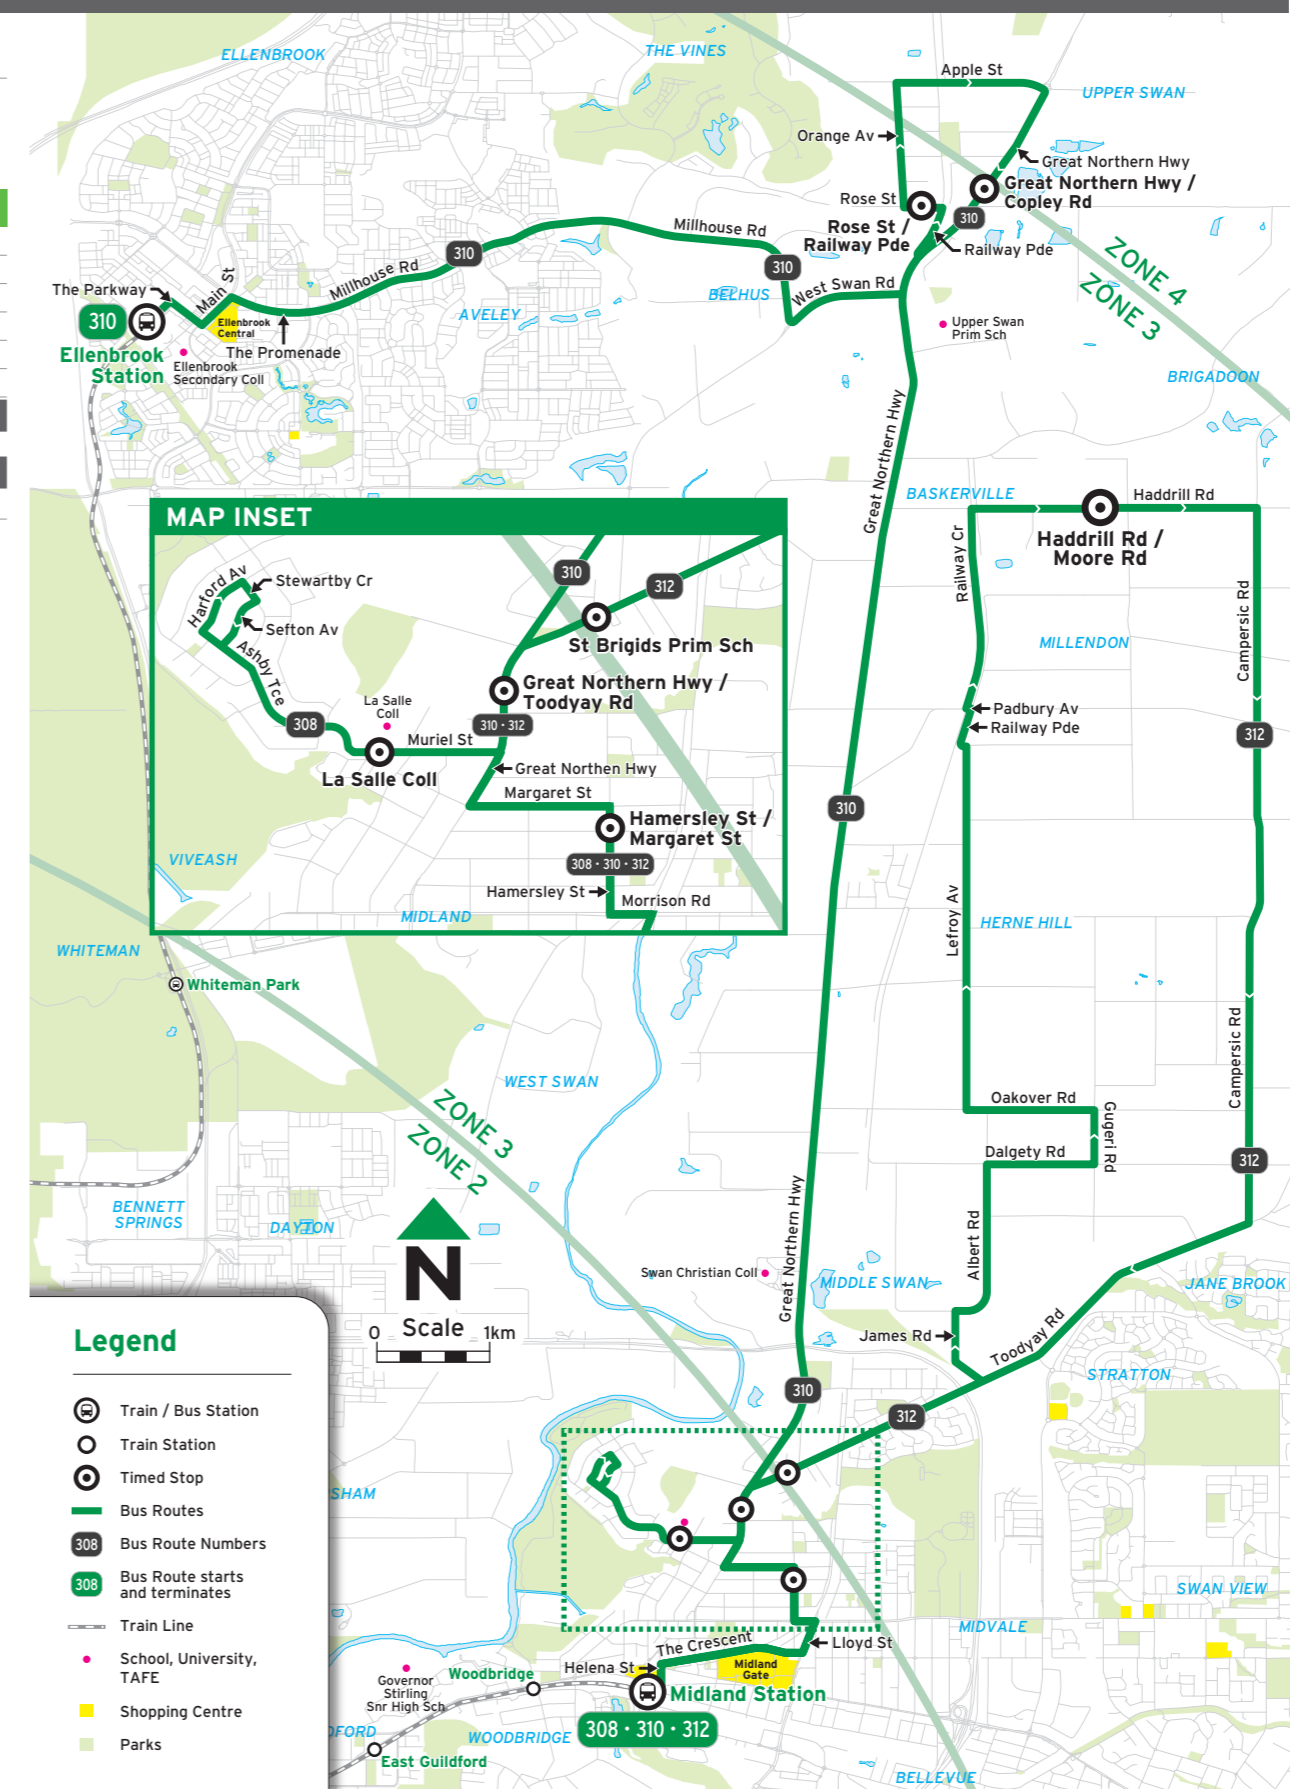

Tag on. Tag off.
Tag us.

View our platforms from our
platforms, or anywhere else.

Route 308 - To Midand (Circular Route)

Timed Stops	🕒	🕒	🕒	🕒	🕒
Stop No.	27376 / Stand 9	14804	14833	14805	23819 / Stand 1
Route No.	Midland Stn	Hammersley St / Margaret St	La Salle College	Hammersley St / Margaret St	Midland Stn

Suburbs

- Aveley
- Baskerville
- Belhus
- Ellenbrook
- Herne Hill
- Middle Swan
- Midland
- Millendon
- Upper Swan
- Viveash

All Transperth buses are accessible

Route 310 - To Ellenbrook

Timed Stops	27376 / Stand 9	14804	14684	29396	14746	29116 / Stand 12
Stop No.	Midland Stn	Hamersley St / Margaret St	Great Northern Hwy / Toodyay Rd	Rose St / Railway Pde	Great Northern Hwy / Copley Rd	Ellenbrook Stn
Route No.	Midland Stn	Hamersley St / Margaret St	Great Northern Hwy / Toodyay Rd	Rose St / Railway Pde	Great Northern Hwy / Copley Rd	Ellenbrook Stn

Legend

A Terminates on Great Northern Hwy before Copley Rd in Upper Swan.
 H Operates on school holidays only. Terminates on Great Northern Hwy before Copley Rd in Upper Swan.
 S Operates on school days only and departs from Governor Stirling Senior High School at 3.10pm. Deviates via La Salle College, Swan Christian College and Herne Hill.

No Saturday, Sunday and Public Holiday service

Legend

A Terminates Toodyay Rd near James Rd, Stratton.

Route 308, 310, 312 Map

Looking for more information?

Visit us online
transperth.wa.gov.au

Get the app
 Download our free iPhone® or Android™ app to help you plan your journey.