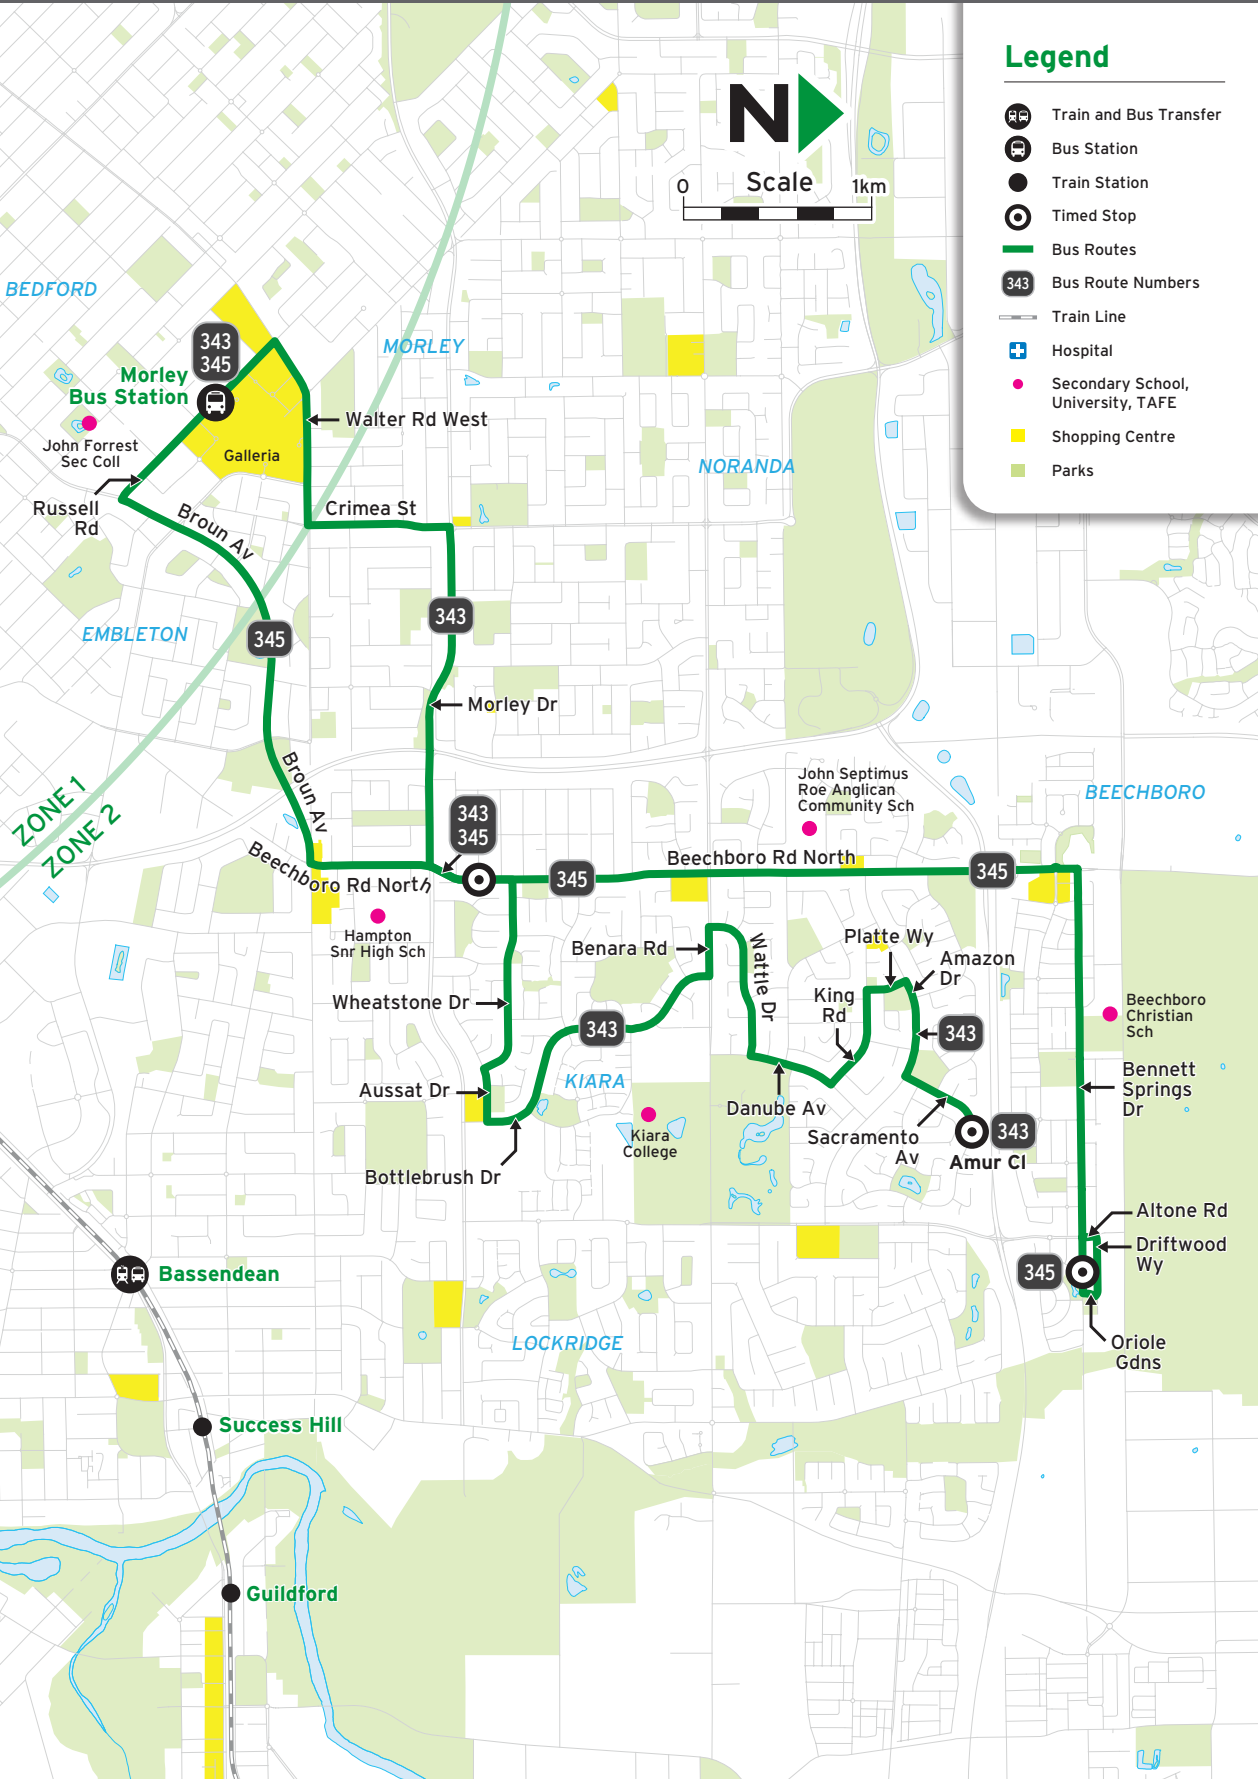

Route 345 - To Morley

Timed Stops			
Stop No.	25964	15848	11364
Route No.	Bennett Springs Dr / Oriole Gdns	Beechboro Rd / Araluen St	Morley Bus Stn

Saturday			
am 345	6:20	6:28	6:37
345	7:00	7:08	7:17
345	7:20	7:28	7:37
345	7:39	7:47	7:57
345	7:59	8:07	8:17
345	8:18	8:27	8:37
345	8:46	8:56	9:07
345	9:00	9:11	9:22
345	9:14	9:25	9:37
345	9:29	9:40	9:52
345	9:44	9:55	10:07
345	10:00	10:11	10:22
345	10:15	10:26	10:37
345	10:30	10:41	10:52
345	10:45	10:56	11:07
345	11:00	11:11	11:22
345	11:14	11:25	11:37
345	11:29	11:40	11:52
345	11:45	11:55	12:07
pm 345	12:00	12:10	12:22
345	12:16	12:26	12:37
345	12:31	12:41	12:52
345	12:47	12:56	1:07
345	1:02	1:11	1:22
345	1:17	1:26	1:37
345	1:32	1:41	1:52
345	1:47	1:56	2:07
345	2:02	2:11	2:22
345	2:17	2:26	2:37
345	2:32	2:41	2:52
345	2:47	2:56	3:07
345	3:02	3:11	3:22
345	3:17	3:26	3:37
345	3:47	3:56	4:07
345	4:47	4:56	5:07
345	5:48	5:57	6:07
345	6:28	6:37	6:47
345	7:50	7:59	8:07

Route 345 - To Morley

Timed Stops			
Stop No.	25964	15848	11364
Route No.	Bennett Springs Dr / Oriole Gdns	Beechboro Rd / Araluen St	Morley Bus Stn

Sunday and Public Holidays			
am 345	8:09	8:18	8:27
345	9:08	9:17	9:27
345	10:07	10:17	10:27
345	10:37	10:47	10:57
345	11:07	11:17	11:27
345	11:37	11:47	11:57
pm 345	12:06	12:16	12:27
345	12:36	12:46	12:57
345	1:07	1:17	1:27
345	1:37	1:46	1:57
345	2:08	2:17	2:27
345	2:38	2:47	2:57
345	3:08	3:17	3:27
345	3:38	3:47	3:57
345	4:08	4:17	4:27
345	5:08	5:17	5:27
345	6:09	6:17	6:27
345	7:10	7:18	7:27

Route 343, 345 Map

Legend

- Train and Bus Transfer
- Bus Station
- Train Station
- Timed Stop
- Bus Routes
- Bus Route Numbers
- Train Line
- Hospital
- Secondary School, University, TAFE
- Shopping Centre
- Parks