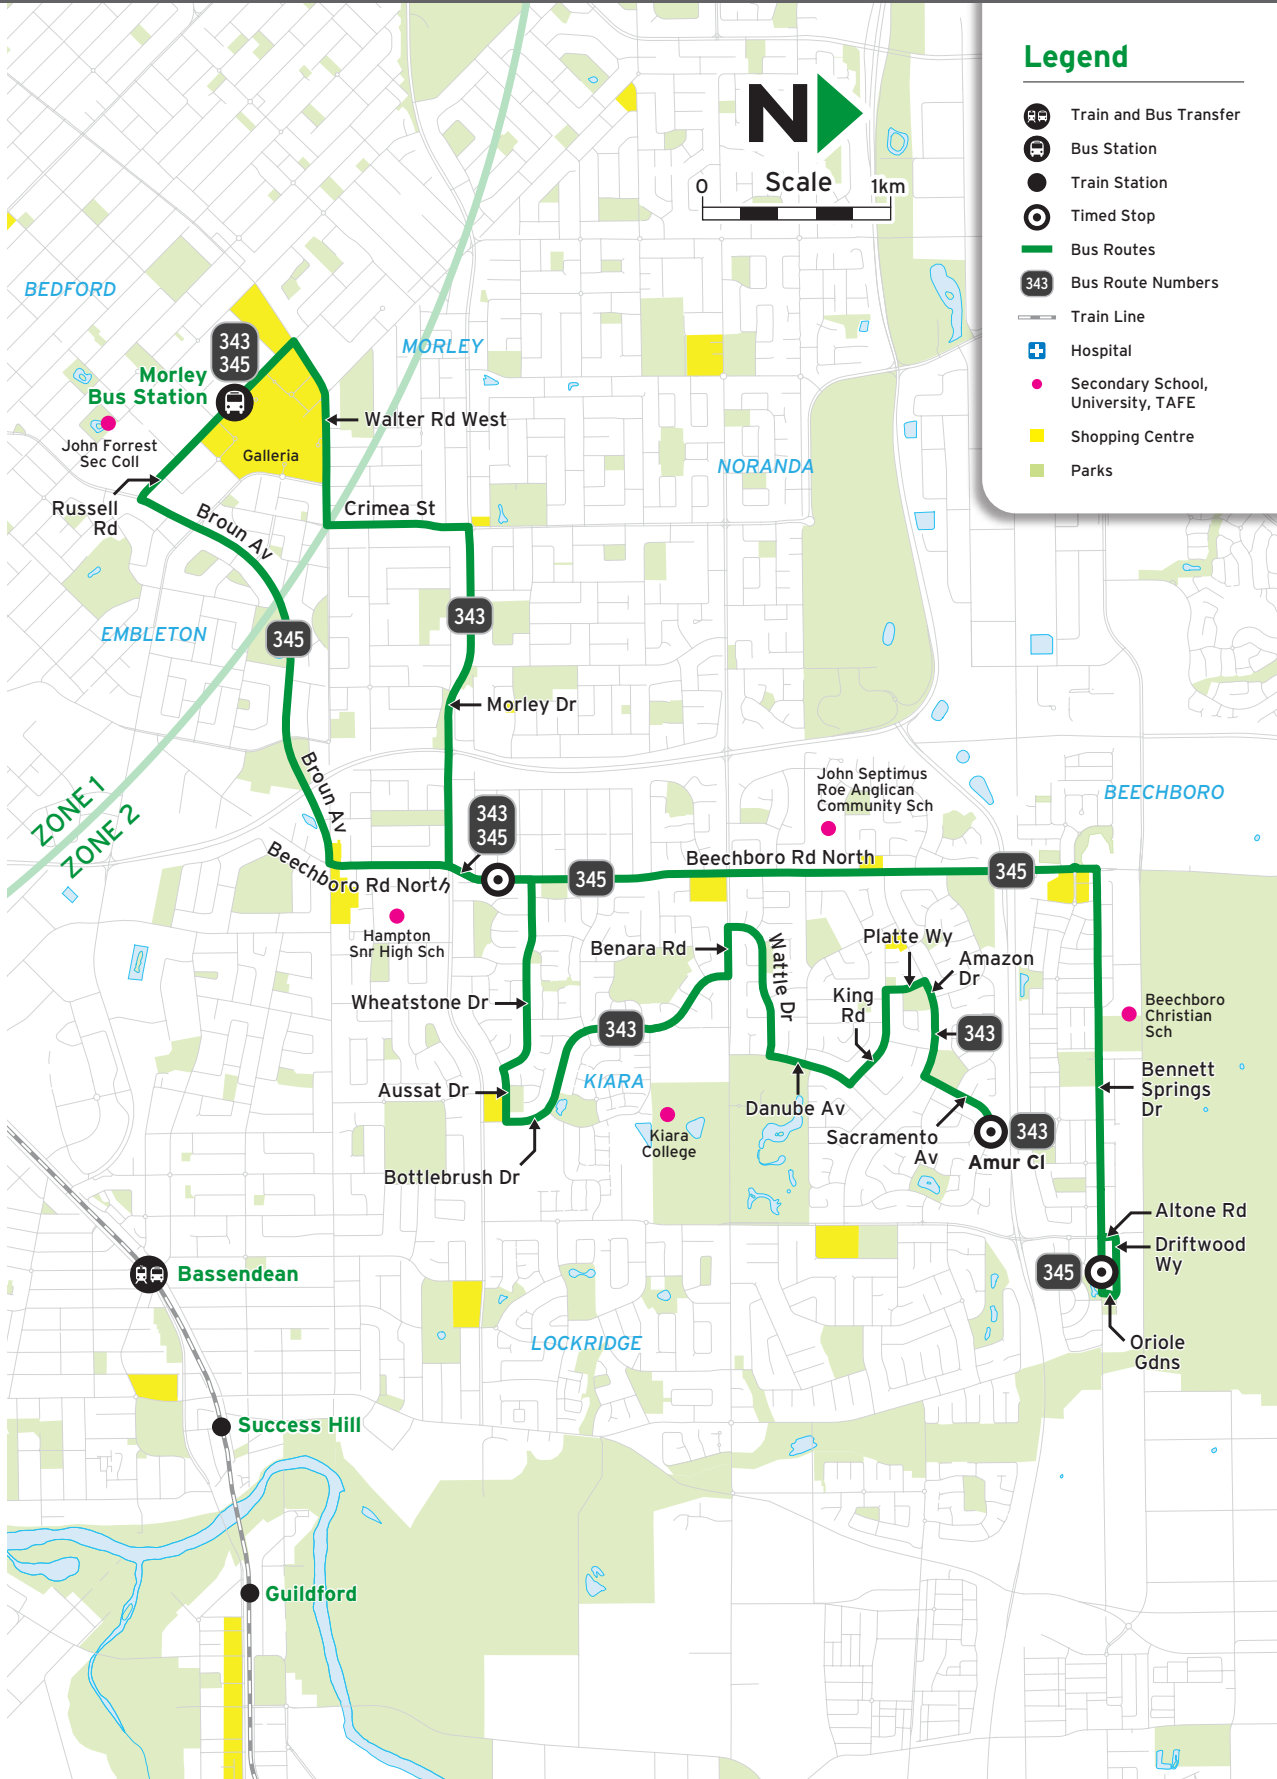

Route 345 - To Morley

Timed Stops			
Stop No.	25964	15848	28726 / Stand 8
Route No.	Bennett Springs Dr / Oriole Gdns	Beechboro Rd / Araluen St	Morley Bus Stn

Saturday			
am 345	6:15	6:23	6:32
345	7:06	7:14	7:23
345	7:14	7:23	7:32
345	7:48	7:57	8:07
345	8:02	8:12	8:22
345	8:32	8:42	8:52
345	8:46	8:56	9:07
345	9:00	9:11	9:22
345	9:15	9:26	9:37
345	9:30	9:41	9:52
345	9:45	9:56	10:07
345	10:00	10:11	10:22
345	10:15	10:26	10:37
345	10:30	10:41	10:52
345	10:45	10:56	11:07
345	11:00	11:11	11:22
345	11:15	11:26	11:37
345	11:30	11:41	11:52
345	11:45	11:56	12:07
pm 345	12:00	12:11	12:22
345	12:16	12:26	12:37
345	12:31	12:41	12:52
345	12:47	12:56	1:07
345	1:02	1:11	1:22
345	1:17	1:26	1:37
345	1:32	1:41	1:52
345	1:47	1:57	2:07
345	2:02	2:12	2:22
345	2:16	2:26	2:37
345	2:32	2:41	2:52
345	2:46	2:56	3:07
345	3:02	3:11	3:22
345	3:17	3:26	3:37
345	3:46	3:56	4:07
345	4:46	4:56	5:07
345	5:48	5:57	6:07
345	6:38	6:47	6:57
345	7:45	7:54	8:03

Route 345 - To Morley

Timed Stops			
Stop No.	25964	15848	28726 / Stand 8
Route No.	Bennett Springs Dr / Oriole Gdns	Beechboro Rd / Araluen St	Morley Bus Stn

Sunday and Public Holidays			
am 345	8:06	8:15	8:25
345	9:05	9:15	9:25
345	10:05	10:15	10:25
345	10:34	10:45	10:55
345	11:05	11:15	11:25
345	11:35	11:45	11:55
pm 345	12:05	12:14	12:25
345	12:34	12:44	12:55
345	1:04	1:15	1:25
345	1:34	1:44	1:55
345	2:05	2:15	2:25
345	2:36	2:45	2:55
345	3:06	3:15	3:25
345	3:36	3:45	3:55
345	4:06	4:15	4:25
345	5:06	5:15	5:25
345	6:14	6:23	6:32
345	7:00	7:09	7:18

Route 343, 345 Map

Legend

- Train and Bus Transfer
- Bus Station
- Train Station
- Timed Stop
- Bus Routes
- Bus Route Numbers
- Train Line
- Hospital
- Secondary School, University, TAFE
- Shopping Centre
- Parks