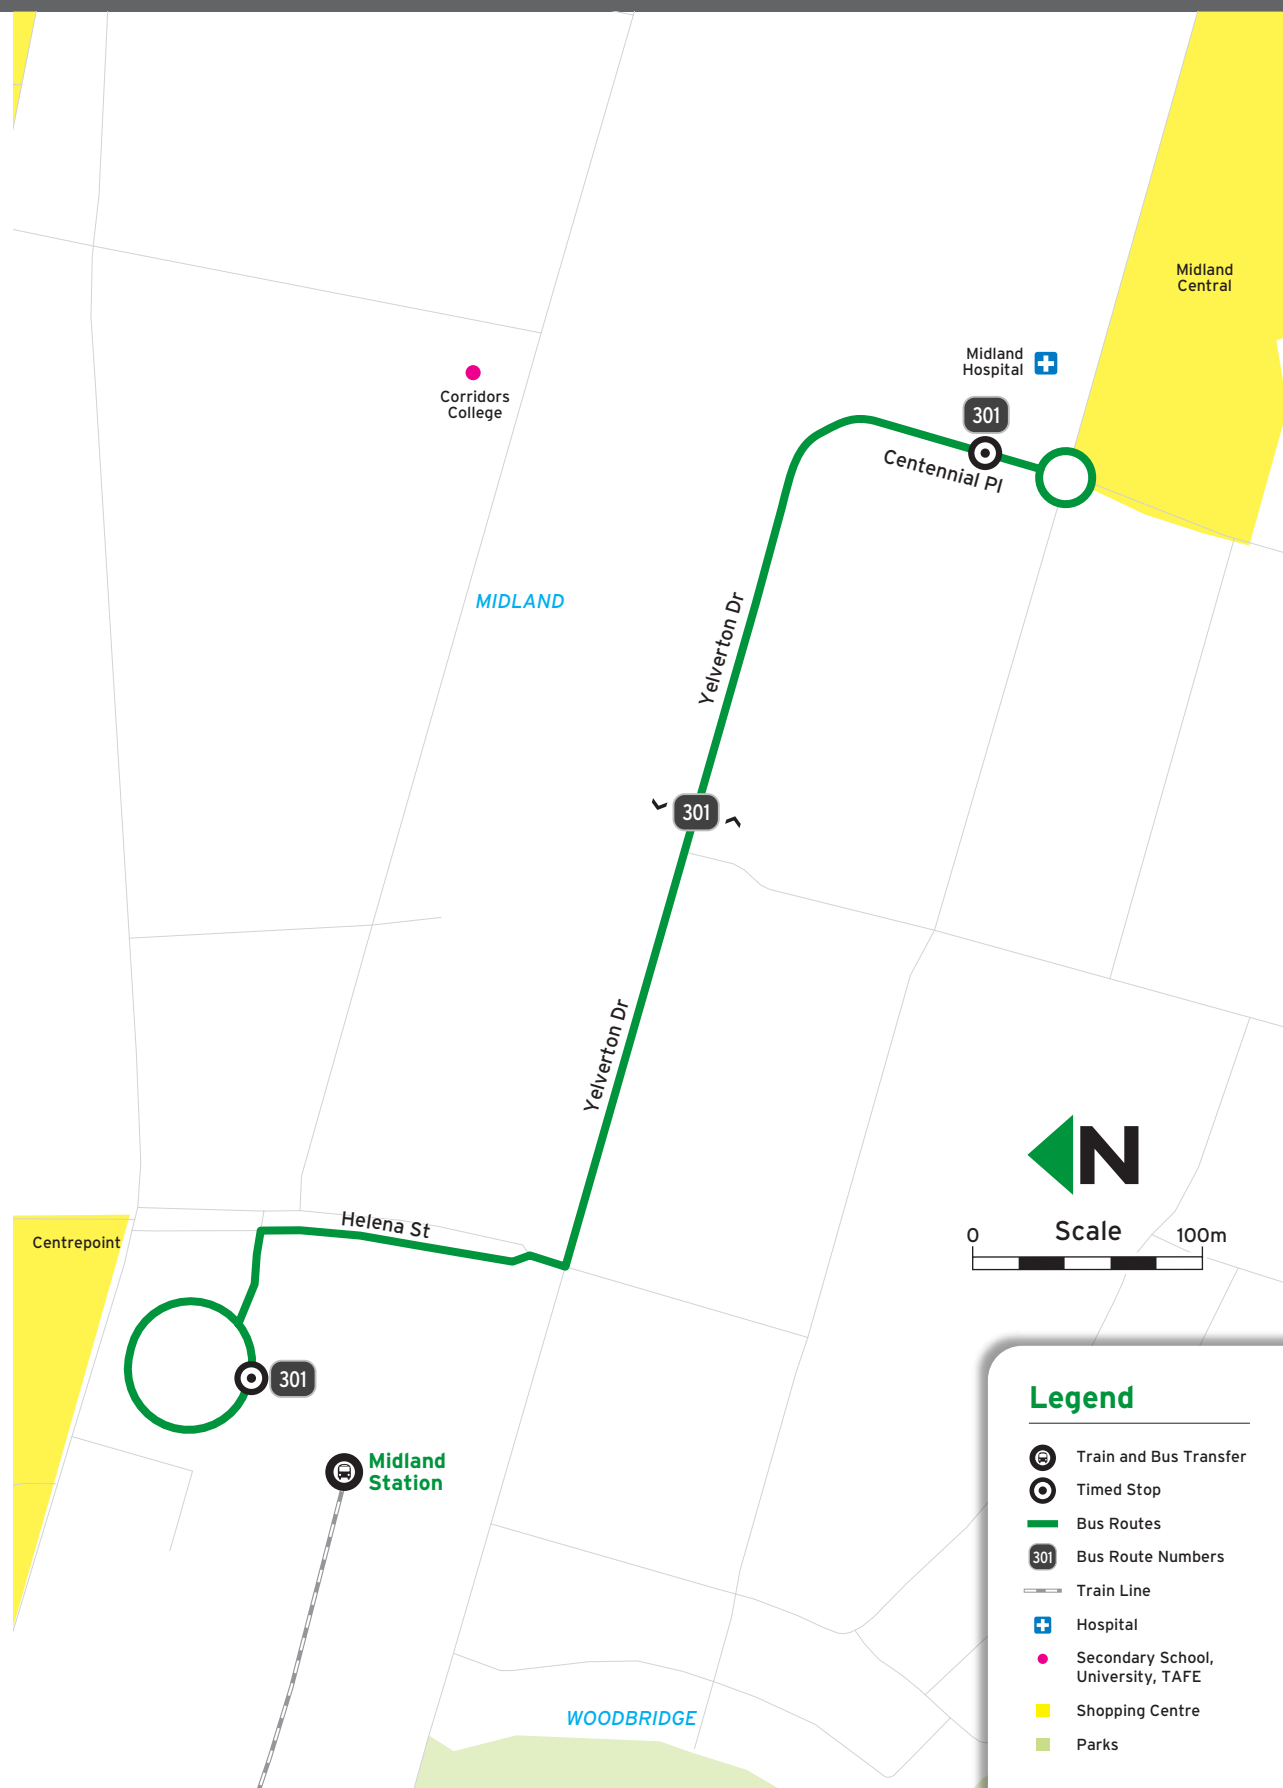

Route 301 - Midland Circular Service

Route 301 Map

Timed Stops			
Stop No.	14619	27380	23819
Route No.	Midland Stn	Midland Hospital	Midland Stn

Timed Stops			
Stop No.	14619	27380	23819
Route No.	Midland Stn	Midland Hospital	Midland Stn

Monday to Friday			
am	301	6:51	6:57
	301	7:00	7:06
	301	7:10	7:16
	301	7:20	7:26
	301	7:30	7:37
	301	7:40	7:47
	301	7:50	7:57
	301	8:00	8:07
	301	8:10	8:16
	301	8:20	8:26
	301	8:30	8:36
	301	8:40	8:46
	301	8:50	8:56
	301	9:00	9:06
	301	9:10	9:16
	301	9:20	9:26
	301	9:30	9:36
	301	9:45	9:51
	301	10:00	10:06
	301	10:15	10:21
	301	10:30	10:36
	301	10:45	10:51
	301	11:00	11:06
	301	11:15	11:21
	301	11:30	11:36
	301	11:45	11:51
pm	301	12:00	12:07
	301	12:15	12:22
	301	12:30	12:37
	301	12:45	12:52
	301	1:00	1:07
	301	1:15	1:22
	301	1:30	1:36
	301	1:45	1:51
	301	2:00	2:07
	301	2:15	2:21
	301	2:30	2:36
	301	2:45	2:51
	301	3:00	3:06
	301	3:13	3:19
	301	3:23	3:29
	301	3:33	3:39
	301	3:43	3:49
	301	3:53	3:59
	301	4:03	4:09
	301	4:13	4:19
	301	4:23	4:29
	301	4:33	4:39
	301	4:43	4:49
	301	4:53	4:59
	301	5:03	5:09
	301	5:13	5:19
	301	5:23	5:29
	301	5:33	5:38

Monday to Friday (continued)			
pm	301	5:43	5:48
	301	5:53	5:58
	301	6:03	6:08
	301	6:13	6:18
	301	6:36	6:41
	301	7:06	7:11

Saturday			
am	301	7:30	7:35
	301	8:30	8:35
	301	9:30	9:35
	301	10:30	10:35
	301	11:30	11:35
pm	301	12:30	12:35
	301	1:30	1:35
	301	2:30	2:35
	301	3:30	3:35
	301	4:30	4:35
	301	5:30	5:35
	301	6:30	6:35

No Sunday & Public Holiday service

Legend

- Train and Bus Transfer
- Timed Stop
- Bus Routes
- Bus Route Numbers
- Train Line
- Hospital
- Secondary School, University, TAFE
- Shopping Centre
- Parks