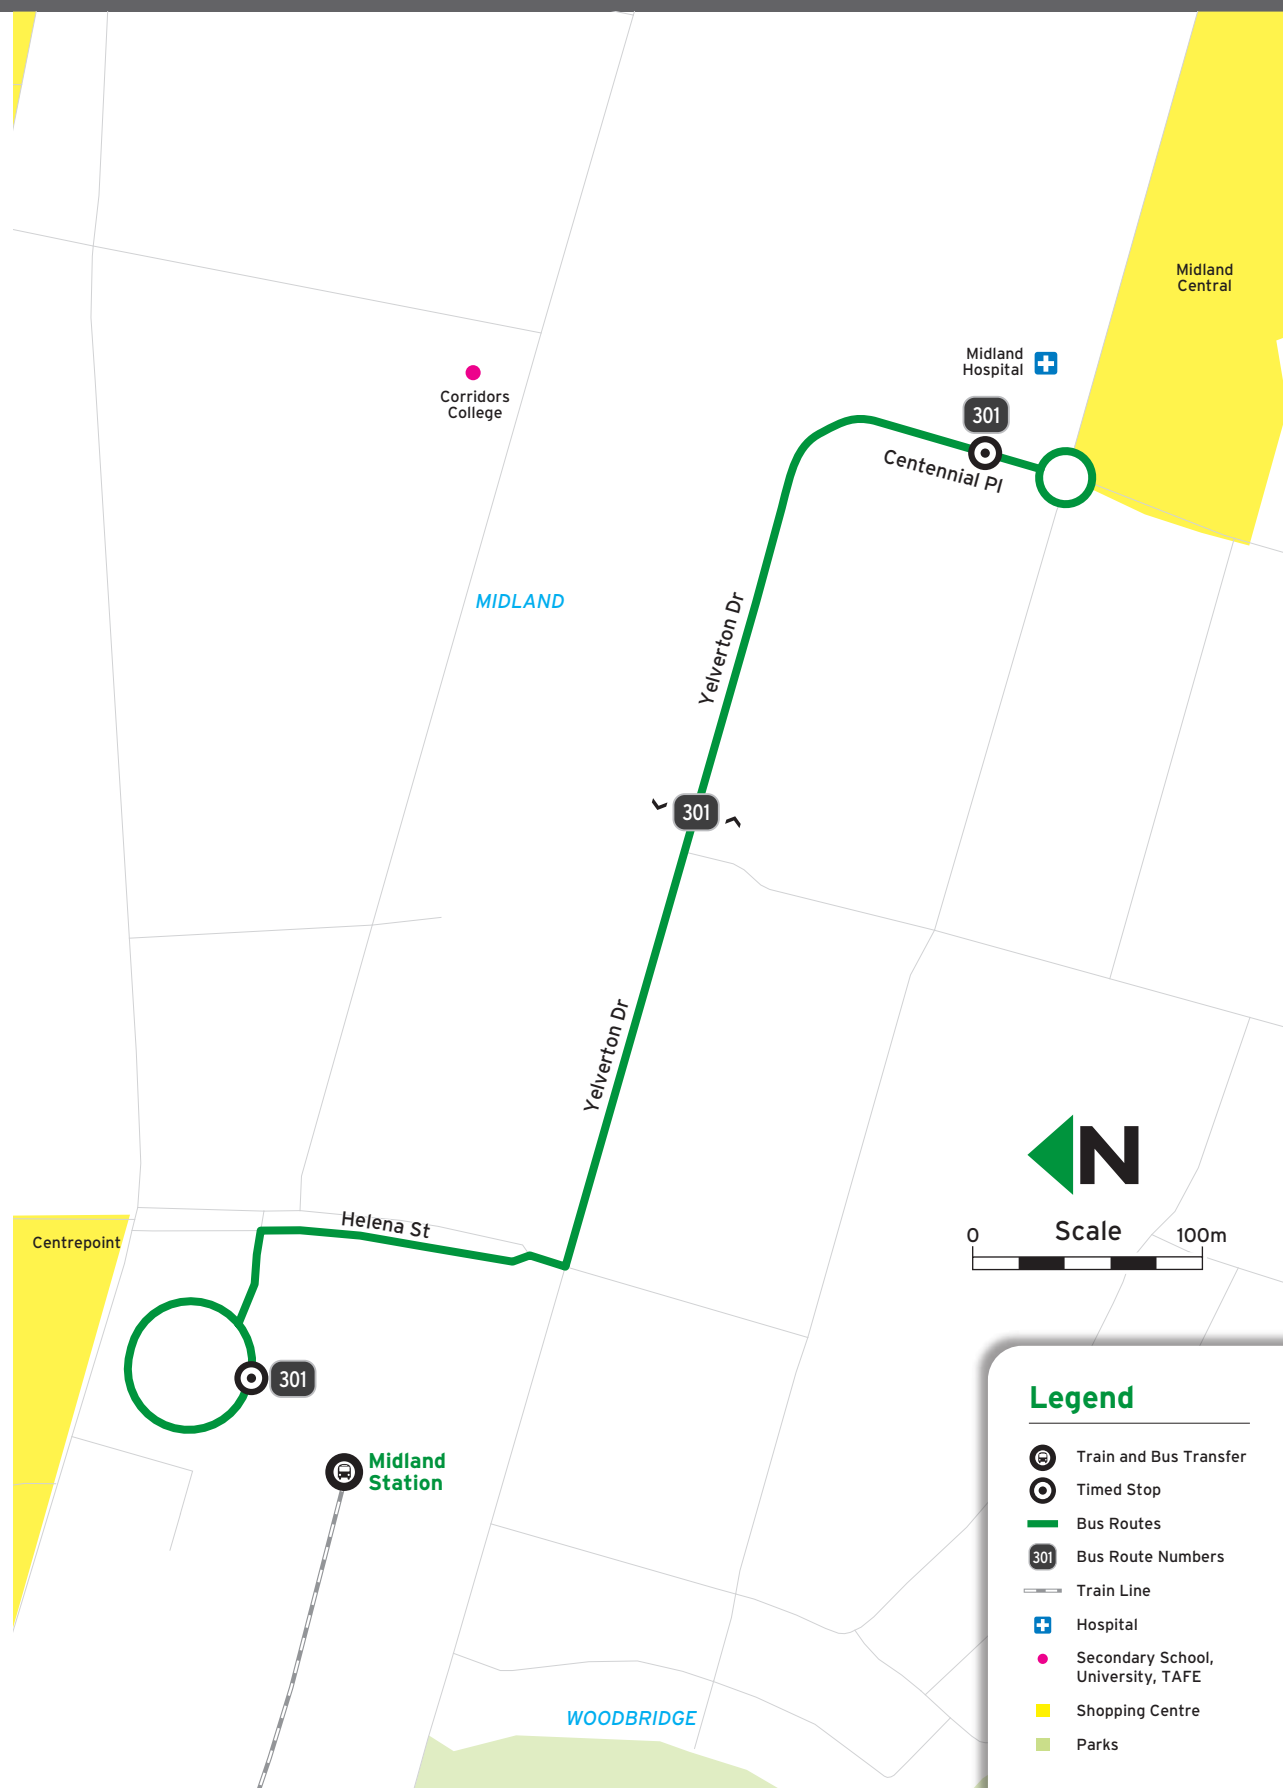

Monday to Friday				
am	301	6:50	6:52	6:56
	301	7:05	7:07	7:11
	301	7:17	7:19	7:23
	301	7:29	7:31	7:35
	301	7:41	7:43	7:48
	301	7:53	7:55	8:00
	301	8:05	8:07	8:12
	301	8:17	8:19	8:24
	301	8:29	8:31	8:36
	301	8:41	8:43	8:47
	301	8:53	8:55	8:59
	301	9:05	9:07	9:11
	301	9:17	9:19	9:23
	301	9:29	9:31	9:35
	301	9:41	9:43	9:47
	301	9:53	9:55	9:59
	301	10:05	10:07	10:11
	301	10:17	10:19	10:23
	301	10:31	10:33	10:37
	301	10:46	10:48	10:52
	301	11:01	11:03	11:07
	301	11:16	11:18	11:22
	301	11:31	11:33	11:37
	301	11:46	11:48	11:52
pm	301	12:01	12:03	12:07
	301	12:16	12:18	12:22
	301	12:36	12:38	12:42
	301	12:51	12:53	12:57
	301	1:06	1:08	1:12
	301	1:21	1:23	1:27
	301	1:36	1:38	1:42
	301	1:51	1:53	1:57
	301	2:06	2:08	2:12
	301	2:21	2:23	2:27
	301	2:35	2:37	2:41
	301	2:47	2:49	2:53
	301	2:59	3:01	3:05

Monday to Friday (continued)				
pm	301	3:11	3:13	3:17
	301	3:23	3:25	3:29
	301	3:35	3:37	3:41
	301	3:47	3:49	3:53
	301	3:59	4:01	4:05
	301	4:11	4:13	4:17
	301	4:22	4:24	4:29
	301	4:34	4:36	4:41
	301	4:46	4:48	4:53
	301	4:58	5:00	5:05
	301	5:10	5:12	5:17
	301	5:23	5:25	5:29
	301	5:35	5:37	5:41
	301	5:47	5:49	5:53
	301	5:59	6:01	6:05
	301	6:11	6:13	6:17
	301	6:23	6:25	6:29
	301	6:36	6:38	6:42
	301	6:51	6:53	6:57
	301	7:06	7:08	7:12

Saturday				
am	301	7:31	7:33	7:37
	301	8:31	8:33	8:37
	301	9:31	9:33	9:37
	301	10:31	10:33	10:37
	301	11:31	11:33	11:37
pm	301	12:31	12:33	12:37
	301	1:36	1:38	1:42
	301	2:36	2:38	2:42
	301	3:37	3:39	3:42
	301	4:37	4:39	4:42
	301	5:37	5:39	5:42
	301	6:37	6:39	6:42

No Sunday & Public Holiday service

Legend

- Train and Bus Transfer
- Timed Stop
- Bus Routes
- Bus Route Numbers
- Train Line
- Hospital
- Secondary School, University, TAFE
- Shopping Centre
- Parks