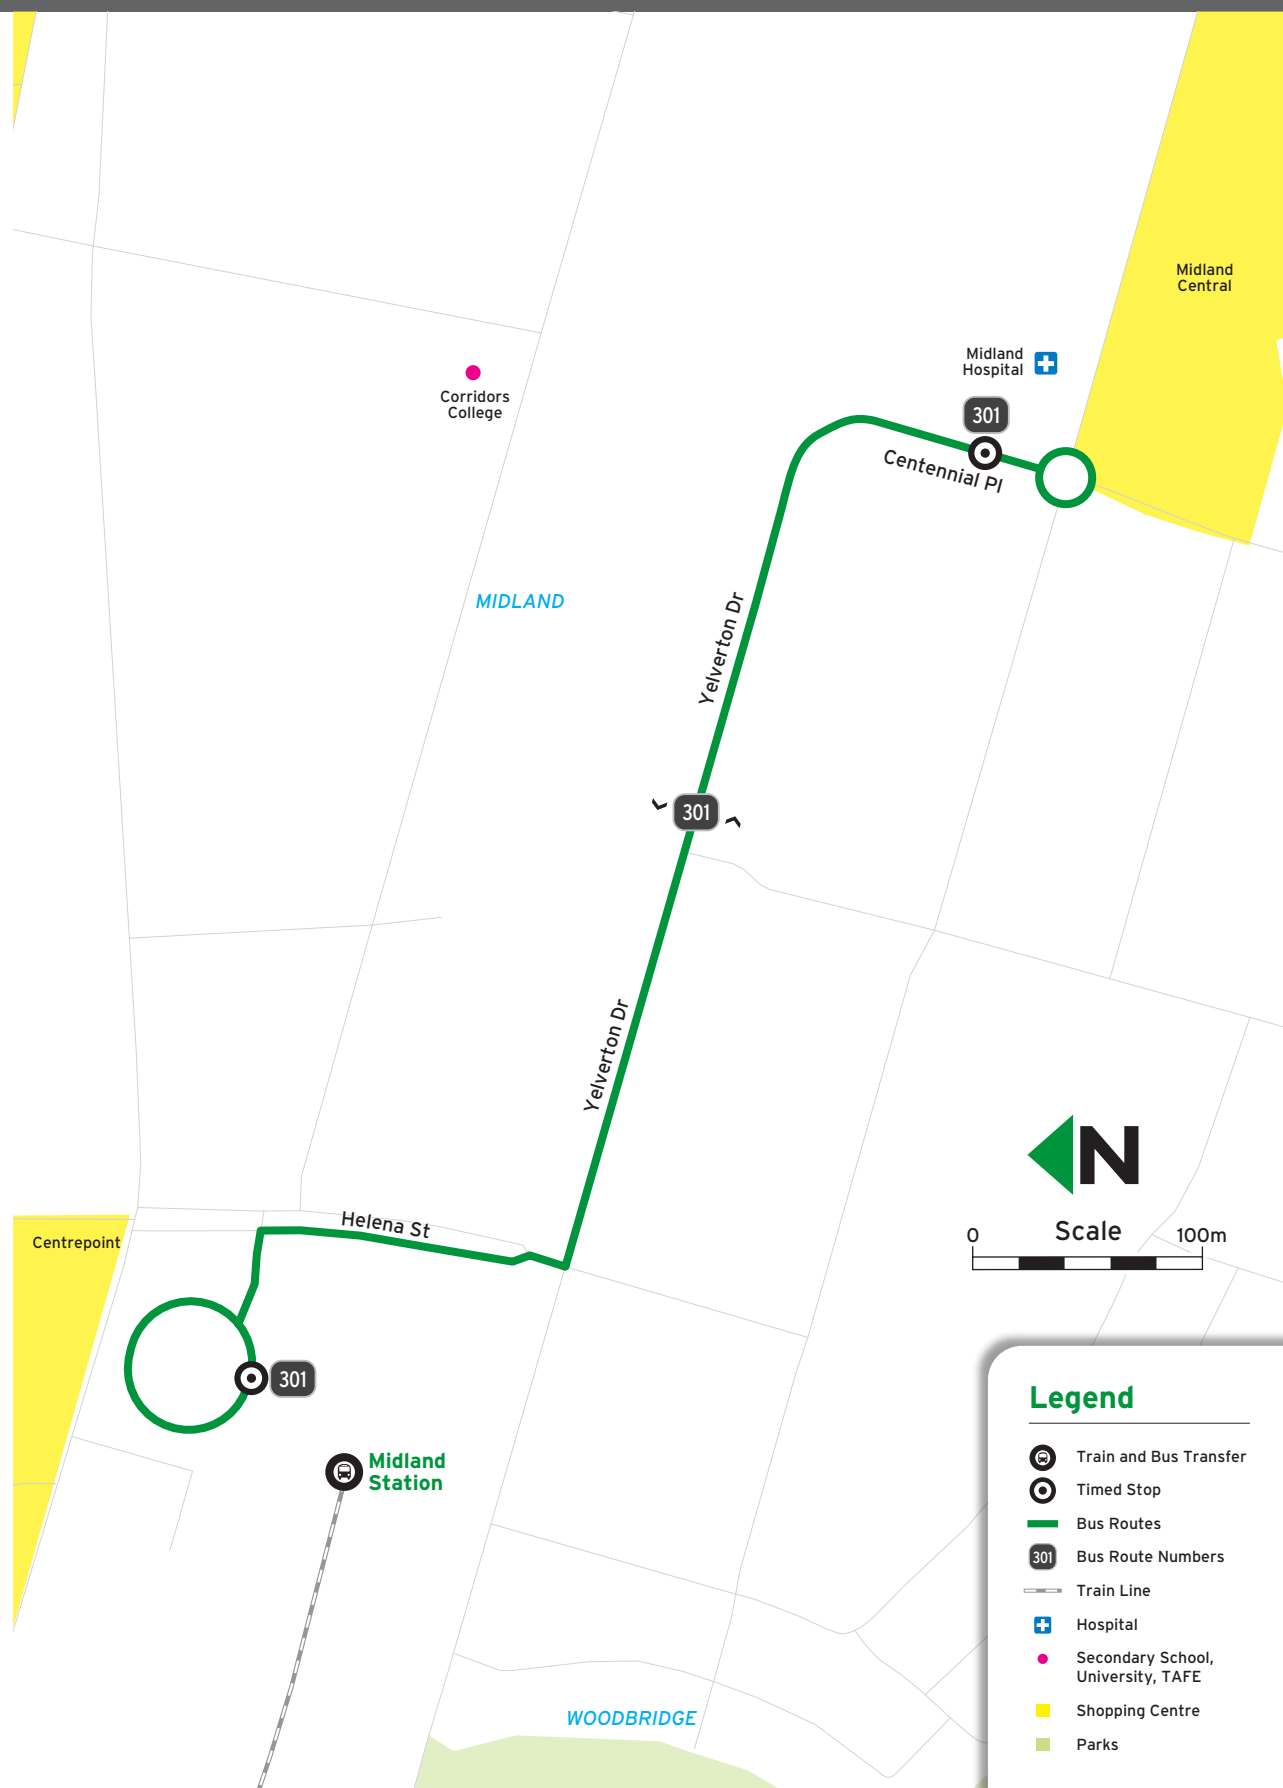

Monday to Friday				
am	301	6:50	6:52	6:56
	301	7:05	7:07	7:11
	301	7:17	7:19	7:23
	301	7:29	7:31	7:35
	301	7:41	7:43	7:48
	301	7:53	7:55	8:00
	301	8:05	8:07	8:12
	301	8:17	8:19	8:24
	301	8:29	8:31	8:36
	301	8:41	8:43	8:47
	301	8:53	8:55	8:59
	301	9:05	9:07	9:11
	301	9:17	9:19	9:23
	301	9:29	9:31	9:35
	301	9:41	9:43	9:47
	301	9:53	9:55	9:59
	301	10:05	10:07	10:11
	301	10:17	10:19	10:23
	301	10:31	10:33	10:37
	301	10:46	10:48	10:52
	301	11:01	11:03	11:07
	301	11:16	11:18	11:22
	301	11:31	11:33	11:37
	301	11:46	11:48	11:52
pm	301	12:01	12:03	12:07
	301	12:16	12:18	12:22
	301	12:35	12:37	12:41
	301	12:50	12:52	12:56
	301	1:05	1:07	1:11
	301	1:20	1:22	1:26
	301	1:35	1:37	1:41
	301	1:50	1:52	1:56
	301	2:05	2:07	2:11
	301	2:20	2:22	2:26
	301	2:34	2:36	2:40
	301	2:46	2:48	2:52
	301	2:58	3:00	3:04

Monday to Friday (continued)				
pm	301	3:10	3:12	3:16
	301	3:22	3:24	3:28
	301	3:34	3:36	3:40
	301	3:46	3:48	3:52
	301	3:58	4:00	4:04
	301	4:10	4:12	4:16
	301	4:21	4:23	4:28
	301	4:33	4:35	4:40
	301	4:45	4:47	4:52
	301	4:57	4:59	5:04
	301	5:09	5:11	5:16
	301	5:22	5:24	5:28
	301	5:34	5:36	5:40
	301	5:46	5:48	5:52
	301	5:58	6:00	6:04
	301	6:10	6:12	6:16
	301	6:22	6:24	6:28
	301	6:35	6:37	6:41
	301	6:50	6:52	6:56
	301	7:05	7:07	7:11

Saturday				
am	301	7:31	7:33	7:37
	301	8:31	8:33	8:37
	301	9:31	9:33	9:37
	301	10:31	10:33	10:37
	301	11:31	11:33	11:37
pm	301	12:31	12:33	12:37
	301	1:35	1:37	1:41
	301	2:35	2:37	2:41
	301	3:36	3:38	3:41
	301	4:36	4:38	4:41
	301	5:36	5:38	5:41
	301	6:36	6:38	6:41

No Sunday & Public Holiday service

Legend

- Train and Bus Transfer
- Timed Stop
- Bus Routes
- Bus Route Numbers
- Train Line
- Hospital
- Secondary School, University, TAFE
- Shopping Centre
- Parks