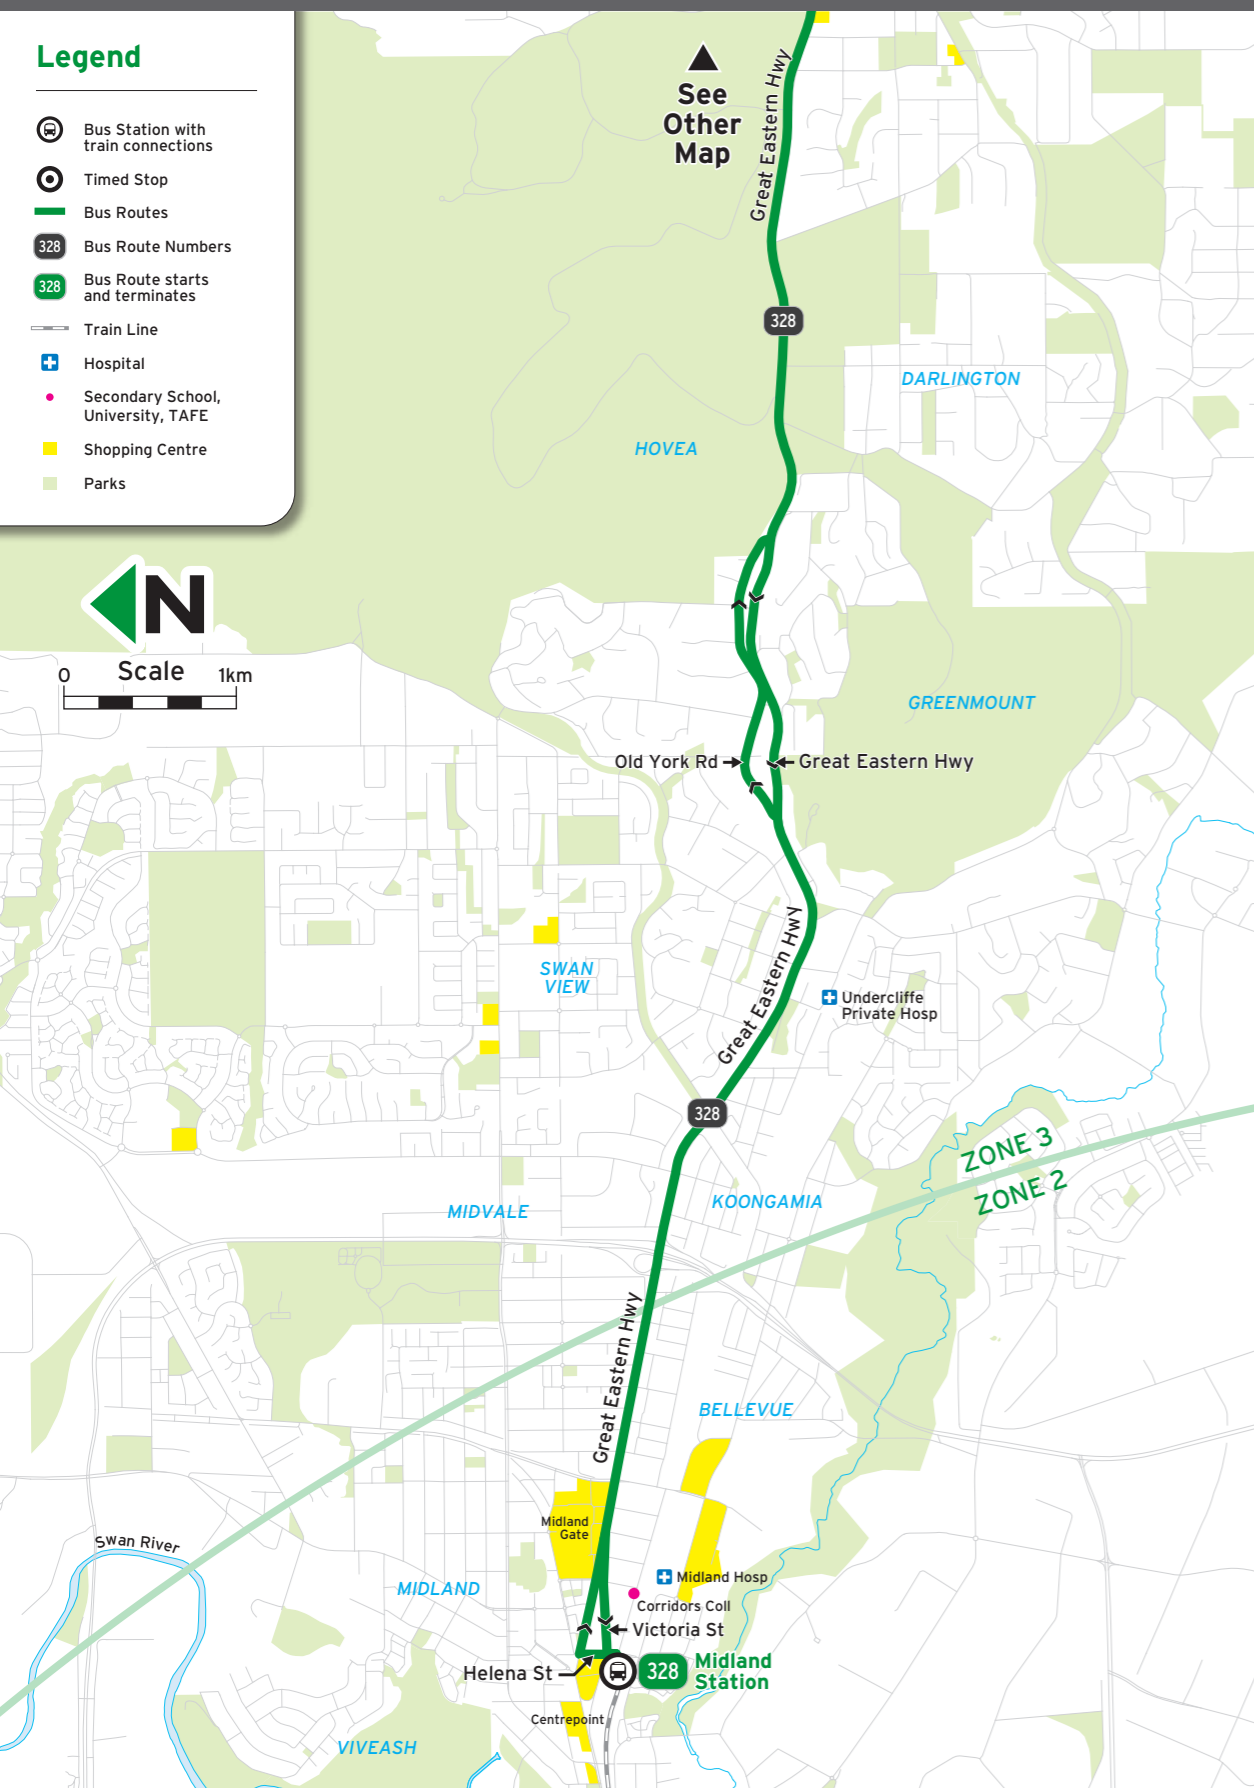

Suburbs

- Bellevue
- Midvale
- Chidlow
- Mount Helena
- Darlington
- Mundaring
- Glen Forrest
- Parkerville
- Greenmount
- Stoneville
- Hovea
- Wooroloo
- Mahogany Creek
- Wundowie
- Midland

All Transperth buses are accessible

Saturday									
pm	328	2:16	-	2:37	2:44	2:50	3:03	-	-
	328	5:16	-	5:37	5:44	5:50	6:03	-	-

No Sunday & Public Holiday service

Legend

- A Operates on school days only, departing La Salle College at 3.18pm, then operates express to Midland Stn.
- B Operates on school days only, departing Sacred Heart Primary School at 3.28pm. Deviates via Mundaring Christian School and Mundaring Primary School.
- C Operates on school holidays only and terminates in Chidlow.
- D Extends to Wundowie.
- E Does not deviate via Old York Rd in Greenmount. Extends to Wundowie.
- F Deviates via Strettle Rd, Mahogany Creek.
- G Terminates on Keane St before Sawyers Rd, Mount Helena.
- H Operates on school holidays only.
- I Extends to Wooroloo.
- S Operates on school days only and deviates via Eastern Hills Senior High School.

Route 328 Map

Legend

-  Bus Station with train connections
-  Timed Stop
-  Bus Routes
-  Bus Route Numbers
-  Bus Route starts and terminates
-  Train Line
-  Hospital
-  Secondary School, University, TAFE
-  Shopping Centre
-  Parks

Route 328, 331 Map

Legend

-  Timed Stop
-  Bus Routes
-  Bus Route Numbers
-  Bus Route starts and terminates
-  Train Line
-  Secondary School, University, TAFE
-  Shopping Centre
-  Parks

Routes 328 & 331 - continue along Thomas St and terminate at Wilcox St and Memorial Av.