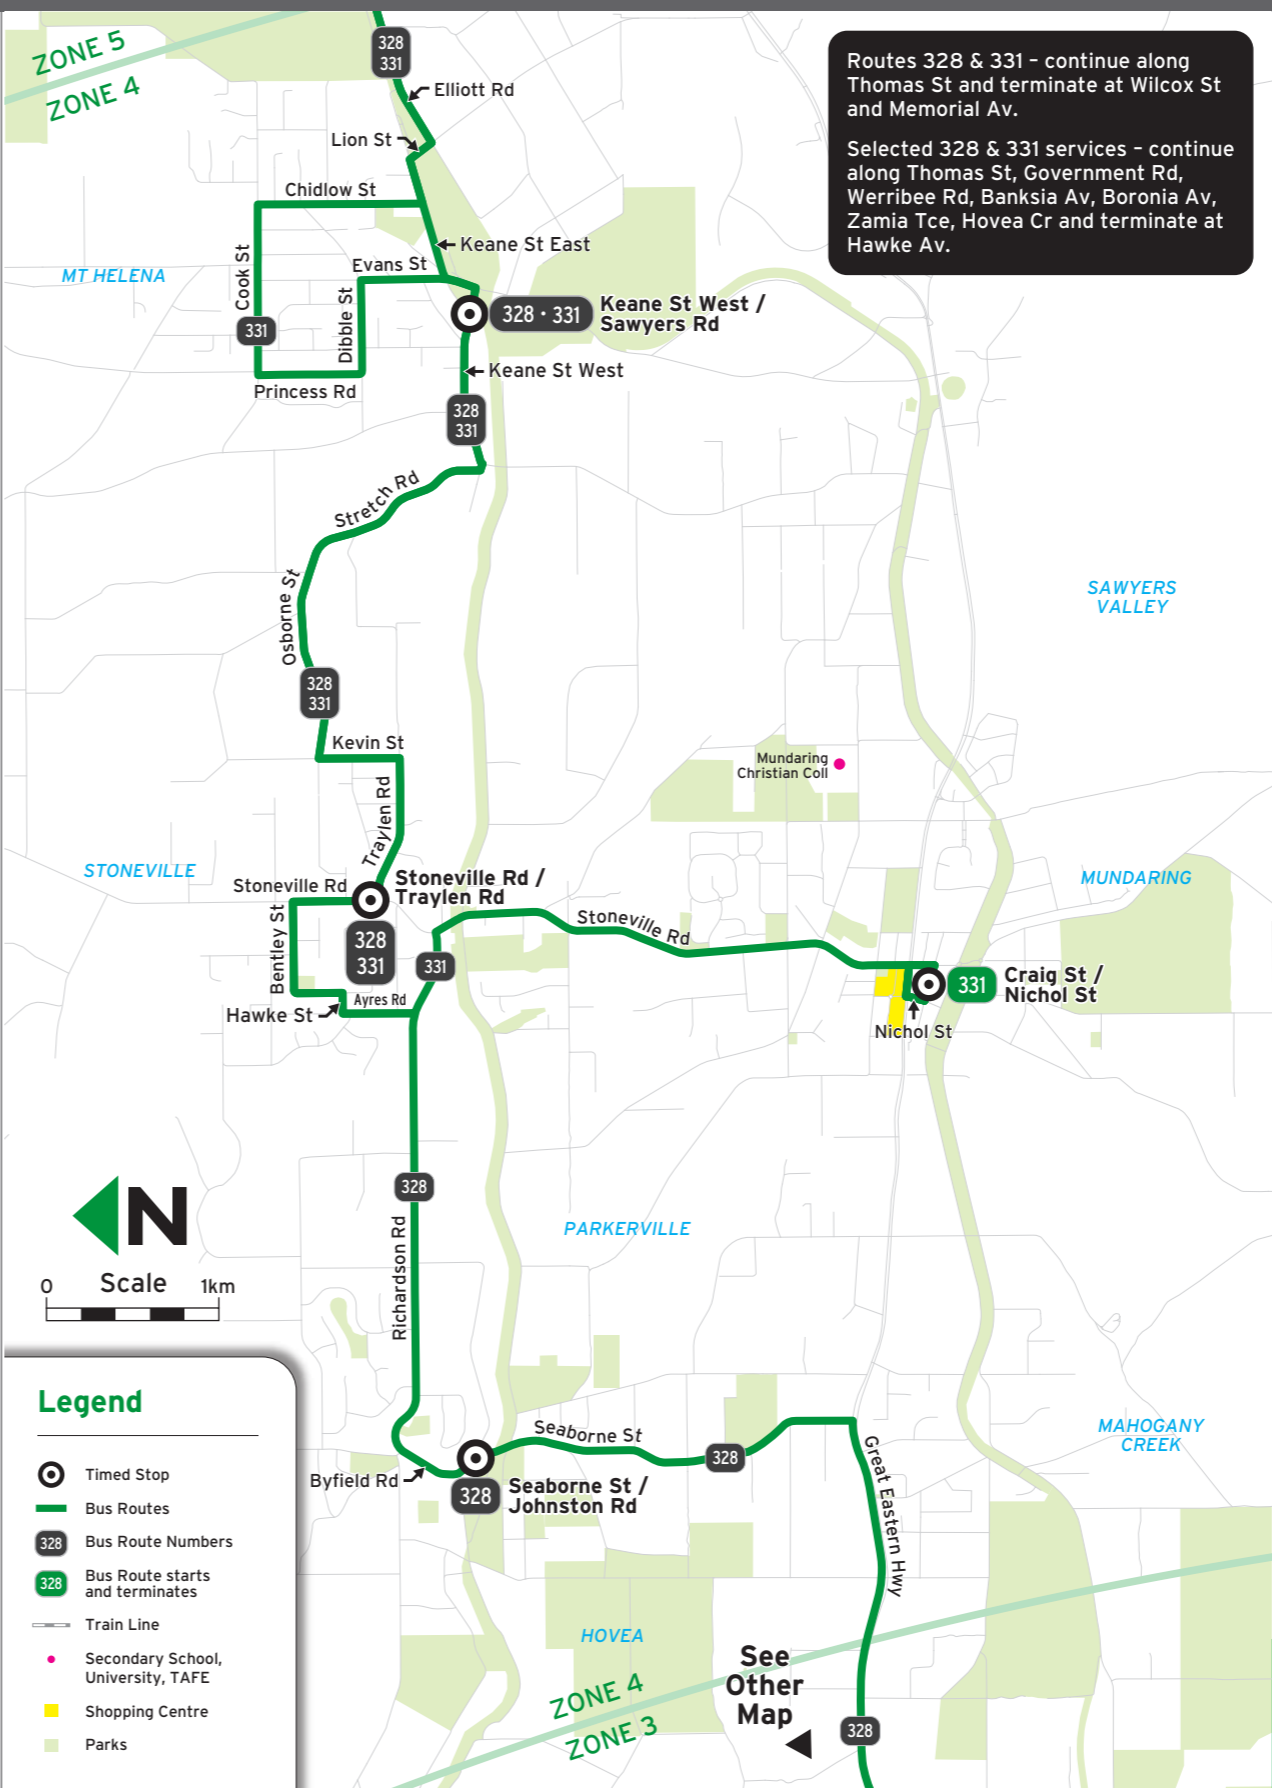

Suburbs

- Bellevue
- Midvale
- Chidlow
- Mount Helena
- Darlington
- Mundaring
- Glen Forrest
- Parkerville
- Greenmount
- Stoneville
- Hovea
- Wooroloo
- Mahogany Creek
- Wundowie
- Midland

All Transperth buses are accessible

Route 328, 331 - To Midland

Timed Stops								
Stop No.	15240	15227	15206	15164	15111	15086	15056	23819 / Stand 1
Route No.	Hawke Av / Boronia Av	Bailup Rd / Government Rd	Thomas Rd / Memorial Av	Keane St West / Sawyers Rd	Stoneville Rd / Traylen Rd	Seaborne St / Johnston Rd	Craig St / Nichol St	Midland Stn

Route 328 Map

Legend

-  Bus Station with train connections
-  Timed Stop
-  Bus Routes
-  Bus Route Numbers
-  Bus Route starts and terminates
-  Train Line
-  Hospital
-  Secondary School, University, TAFE
-  Shopping Centre
-  Parks

Route 328, 331 Map

Legend

-  Timed Stop
-  Bus Routes
-  Bus Route Numbers
-  Bus Route starts and terminates
-  Train Line
-  Secondary School, University, TAFE
-  Shopping Centre
-  Parks

Routes 328 & 331 - continue along Thomas St and terminate at Wilcox St and Memorial Av.