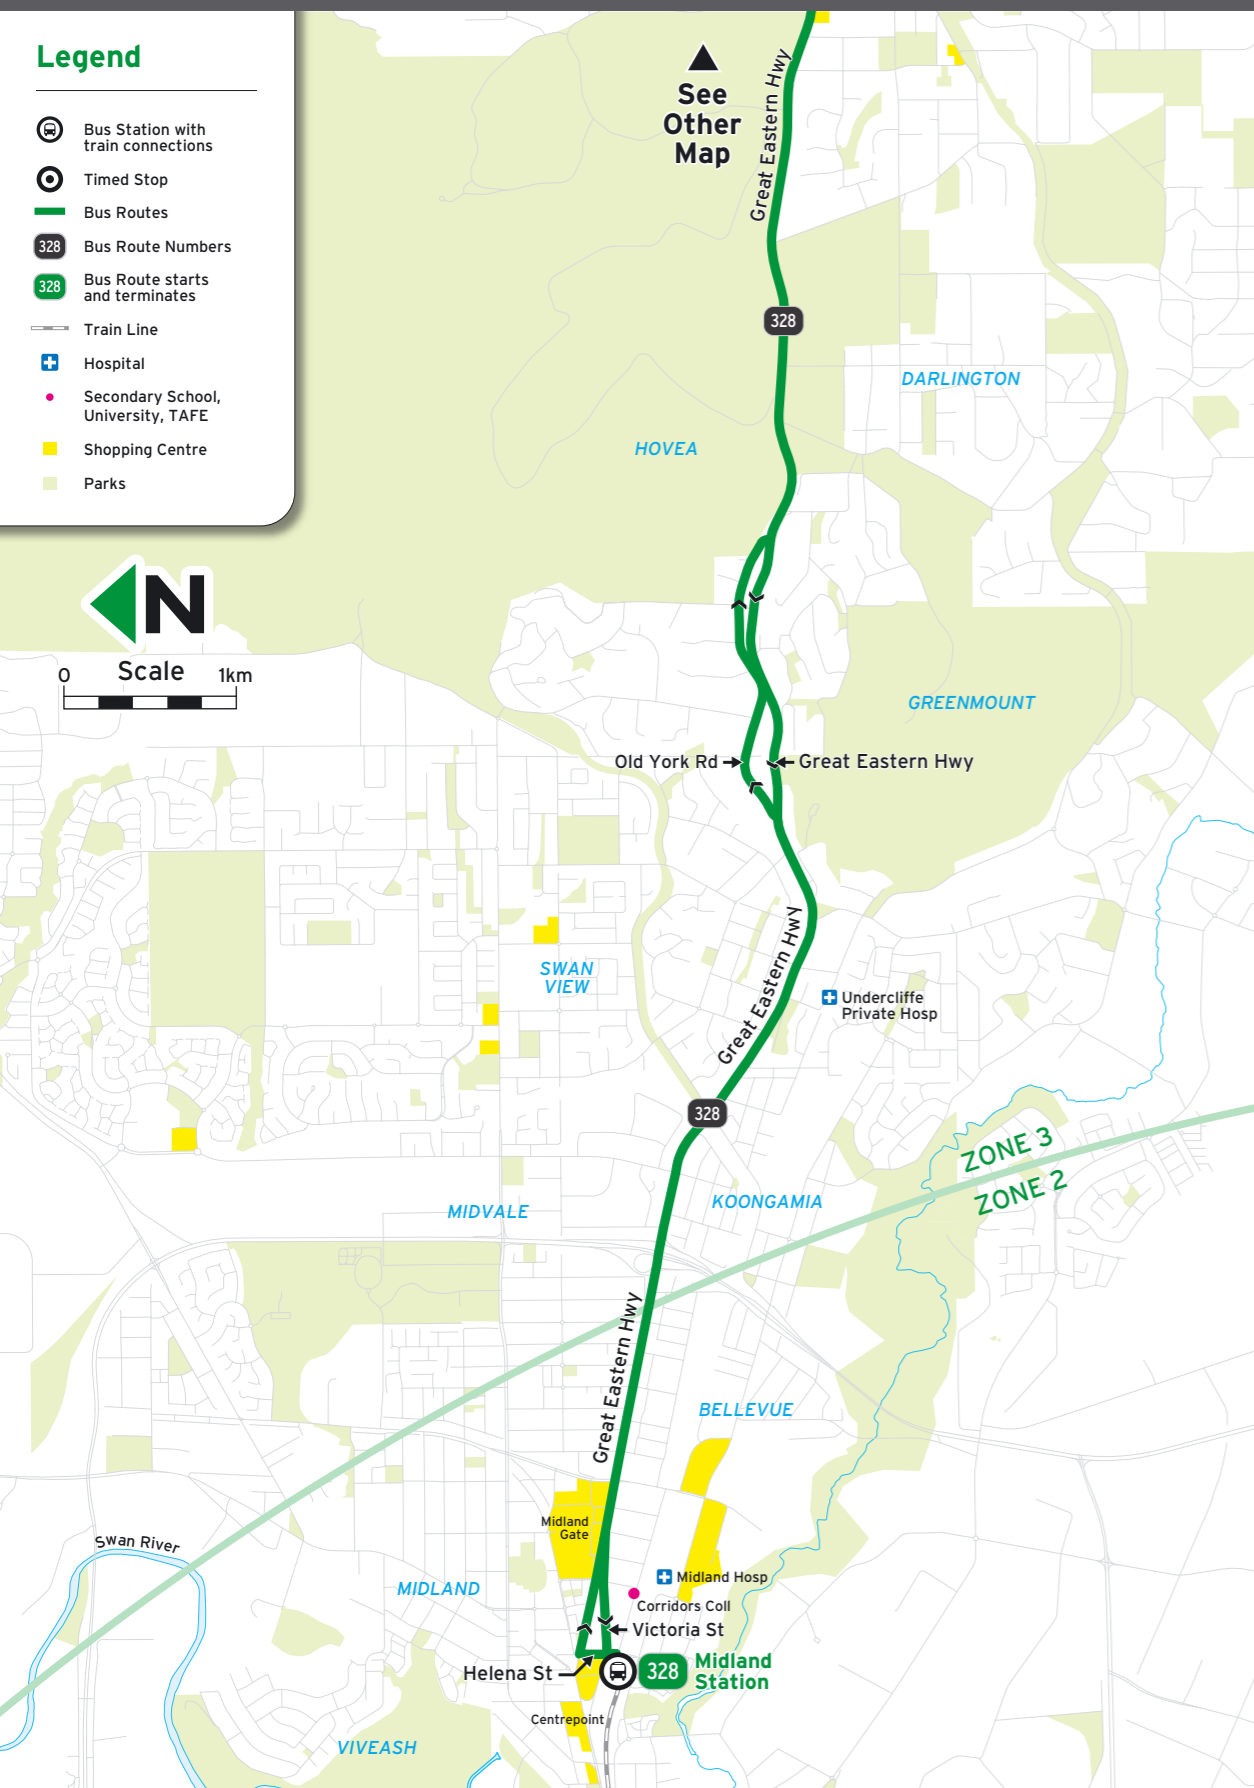

97

Route 328, 331 - To Parkerville / Chidlow / Wundowie

Timed Stops								
Stop No.	14625 / Stand 8	15056	15087	15112	15163	15209	15227	15240
Route No.	Midland Stn	Craig St / Nichol St	Seaborne St / Johnston Rd	Stoneville Rd / Traylen Rd	Keane St West / Sawyers Rd	Thomas Rd / Memorial Av	Bailup Rd / Government Rd	Hawke Av / Boronia Av

Suburbs

- Bellevue
- Chidlow
- Darlington
- Glen Forrest
- Greenmount
- Hovea
- Mahogany Creek
- Midland
- Midvale
- Mount Helena
- Mundaring
- Parkerville
- Stoneville
- Wooroloo
- Wundowie

All Transperth buses are accessible

Route 328 Map

Legend

-  Bus Station with train connections
-  Timed Stop
-  Bus Routes
-  Bus Route Numbers
-  Bus Route starts and terminates
-  Train Line
-  Hospital
-  Secondary School, University, TAFE
-  Shopping Centre
-  Parks

See Other Map

Route 328, 331 Map

Routes 328 & 331 - continue along Thomas St and terminate at Wilcox St and Memorial Av.

Selected 328 & 331 services - continue along Thomas St, Government Rd, Werribee Rd, Banksia Av, Boronia Av, Zamia Tce, Hovea Cr and terminate at Hawke Av.