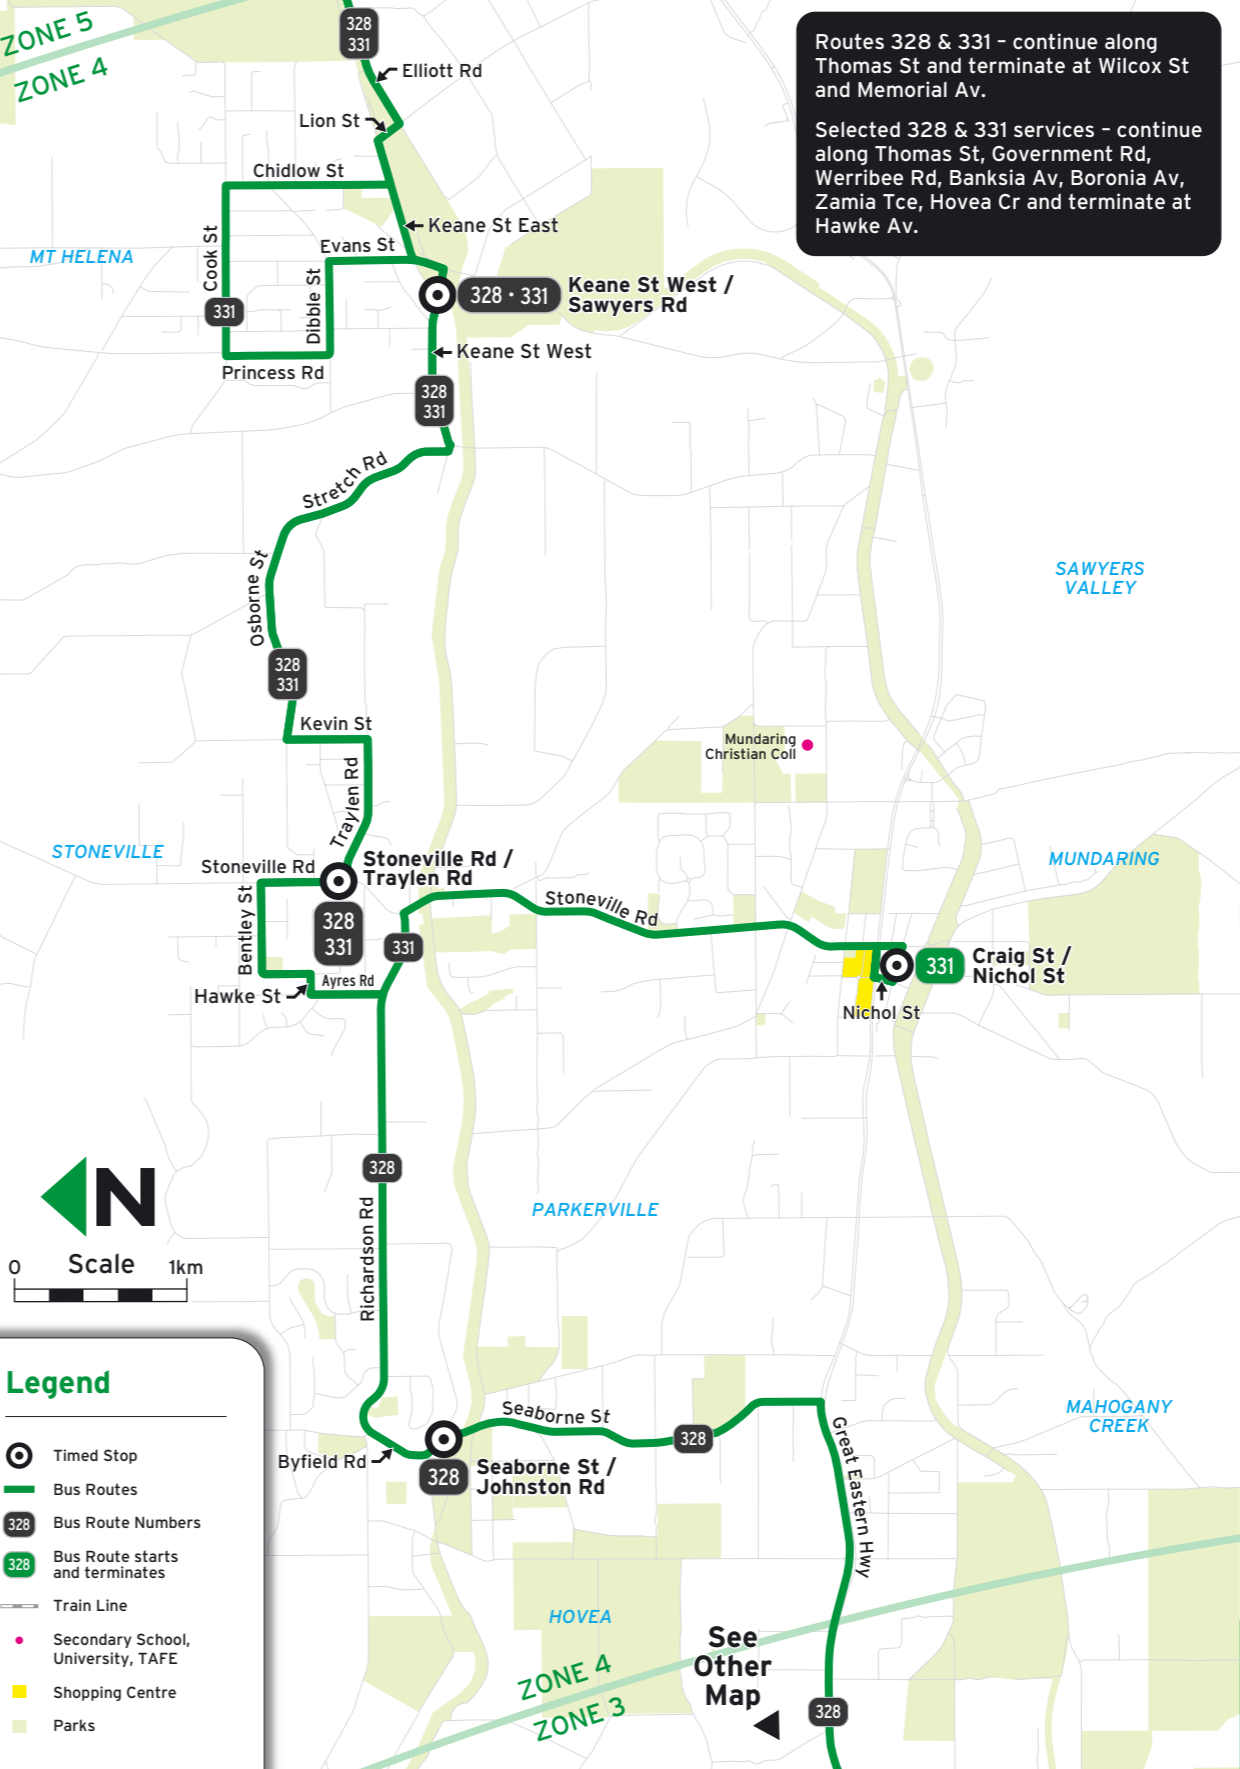

97

Route 328, 331 - To Parkerville / Chidlow / Wundowie

Timed Stops								
Stop No.	14625 / Stand 8	15056	15087	15112	15163	15209	15227	15240
Route No.	Midland Stn	Craig St / Nichol St	Seaborne St / Johnston Rd	Stoneville Rd / Traylen Rd	Keane St West / Sawyers Rd	Thomas Rd / Memorial Av	Bailup Rd / Government Rd	Hawke Av / Boronia Av

Suburbs

- Bellevue
- Chidlow
- Darlington
- Glen Forrest
- Greenmount
- Hovea
- Mahogany Creek
- Midland
- Midvale
- Mount Helena
- Mundaring
- Parkerville
- Stoneville
- Wooroloo
- Wundowie

All Transperth buses are accessible

Route 328 Map

Legend

-  Bus Station with train connections
-  Timed Stop
-  Bus Routes
-  Bus Route Numbers
-  Bus Route starts and terminates
-  Train Line
-  Hospital
-  Secondary School, University, TAFE
-  Shopping Centre
-  Parks

See Other Map

Route 328, 331 Map

Routes 328 & 331 - continue along Thomas St and terminate at Wilcox St and Memorial Av.

Selected 328 & 331 services - continue along Thomas St, Government Rd, Werribee Rd, Banksia Av, Boronia Av, Zamia Tce, Hovea Cr and terminate at Hawke Av.