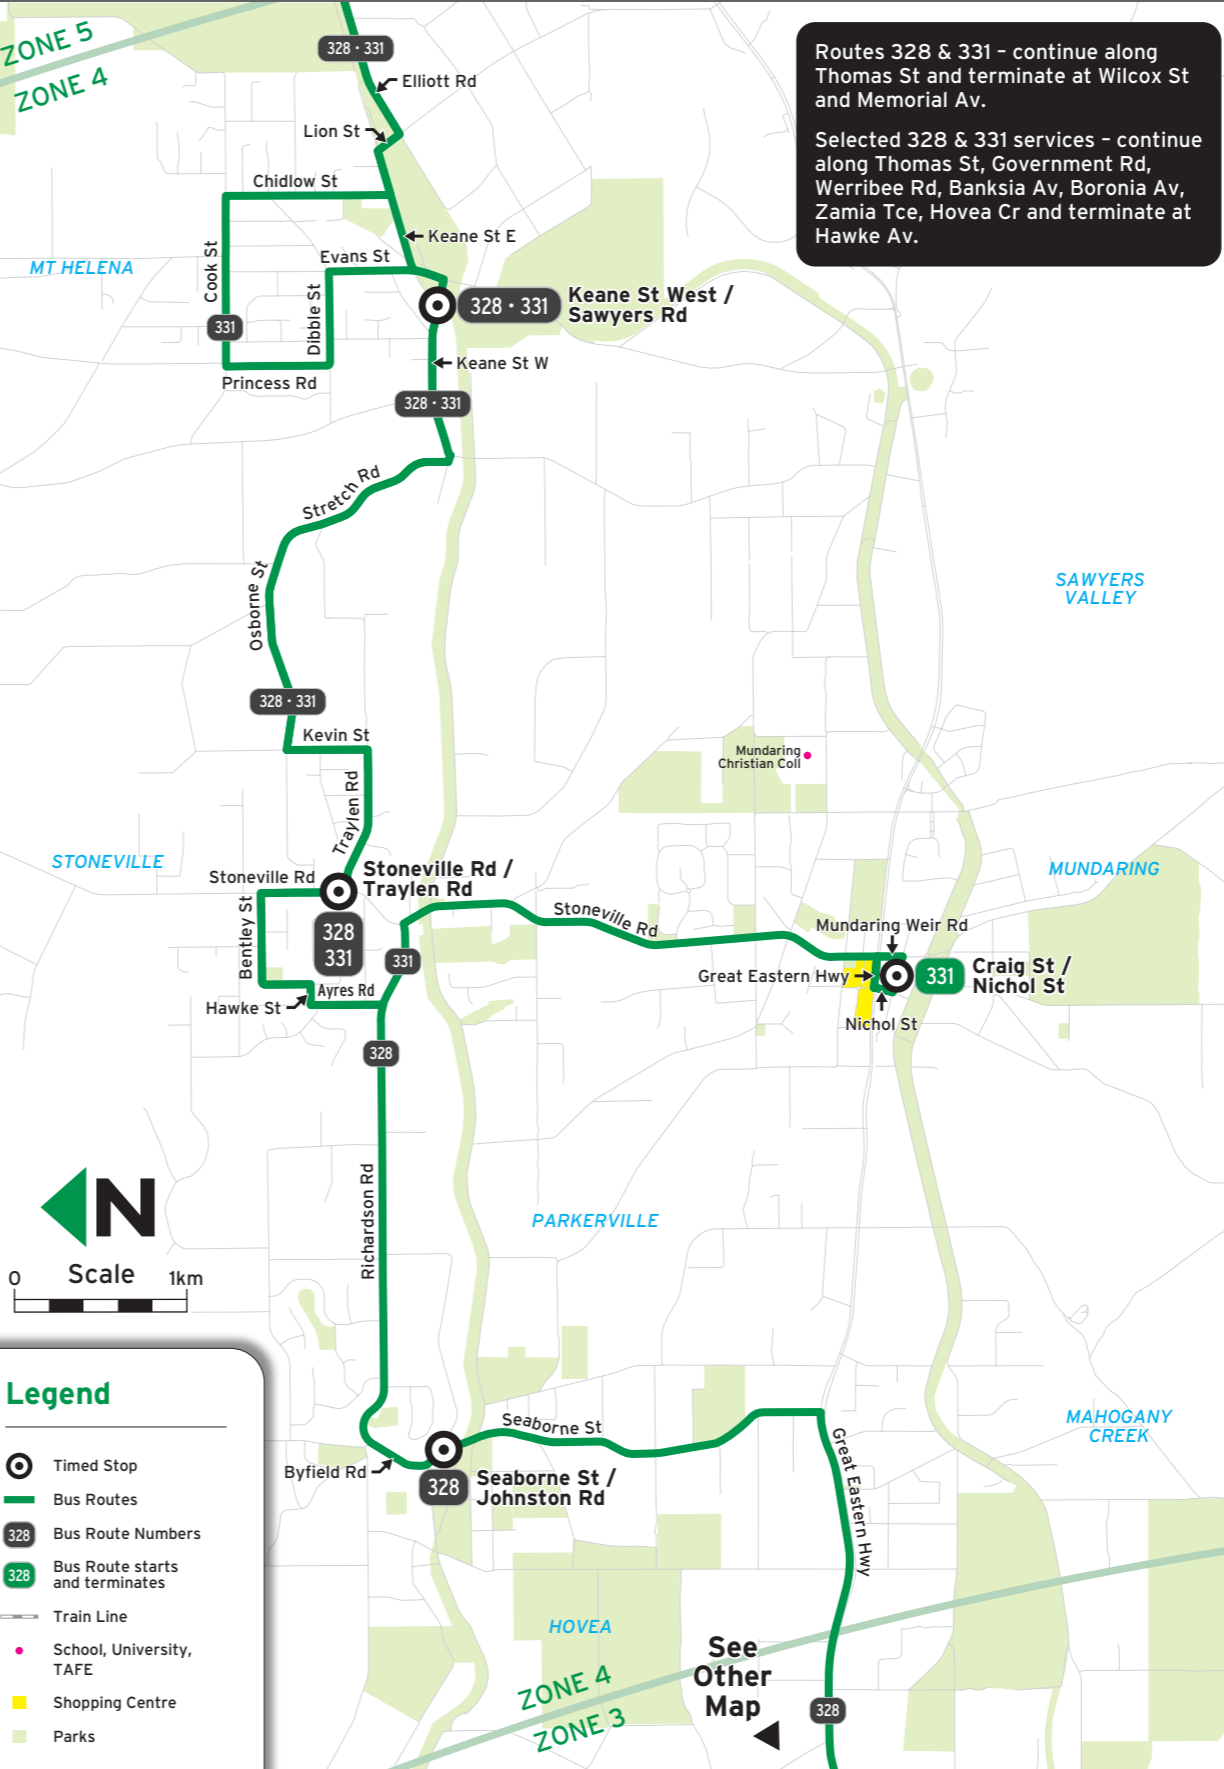

Route 328, 331 Map

Legend

- Timed Stop
- Bus Routes
- Bus Route Numbers
- Bus Route starts and terminates
- Train Line
- School, University, TAFE
- Shopping Centre
- Parks