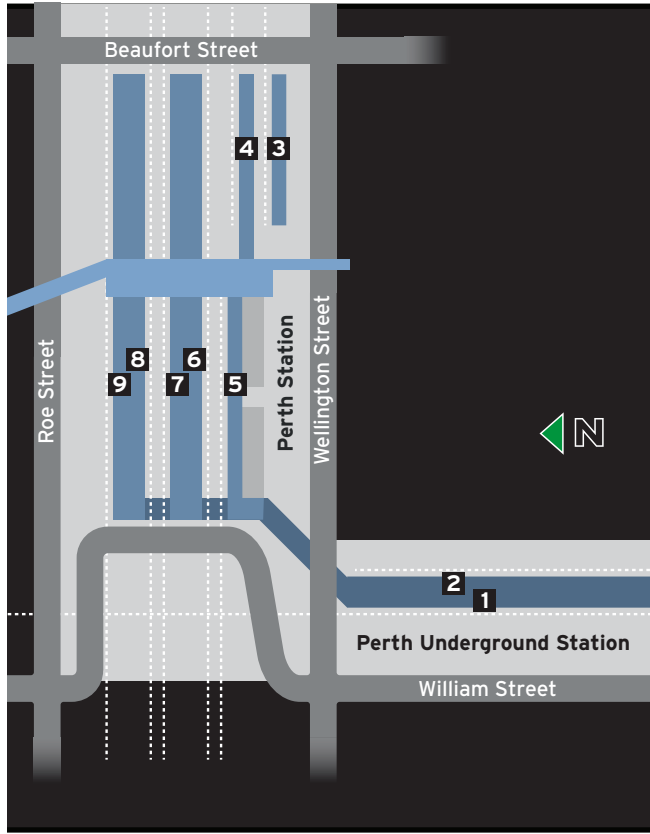

All Stops

C Stopping Pattern

ZONE 2 | 1

ZONE 1 | FTZ

LEGEND Train / Bus Station Train Station Special Event Station FTZ - Free Transit Zone

Platform - Services Map

Perth and Perth Underground Stations

Perth Underground Station

- 1** Yanchep Line
- 2** Mandurah Line

Perth Station

- 4** **5** Armadale Line to Victoria Park
- 7** Airport Line to Claremont
- 7** Fremantle Line
- 8** **9** Airport Line to High Wycombe
- 8** **9** Ellenbrook Line
- 8** **9** Midland Line