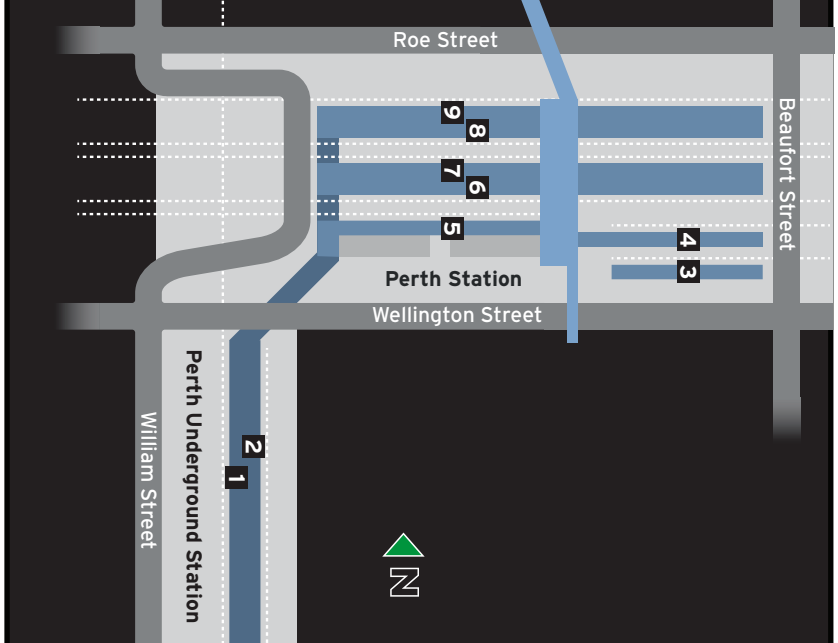

## C Stopping Pattern

ZONE 2 1

ZONE 1 FTZ

LEGEND Train / Bus Station Train Station Special Event Station FTZ - Free Transit Zone

## Platform - Services Map

Perth and Perth Underground Stations

### Perth Underground Station

- 1** Yanchep Line
- 2** Mandurah Line

### Perth Station

- 4** **5** Armadale Line to Victoria Park
- 7** Airport Line to Claremont
- 7** Fremantle Line
- 8** **9** Airport Line to High Wycombe
- 8** **9** Ellenbrook Line
- 8** **9** Midland Line