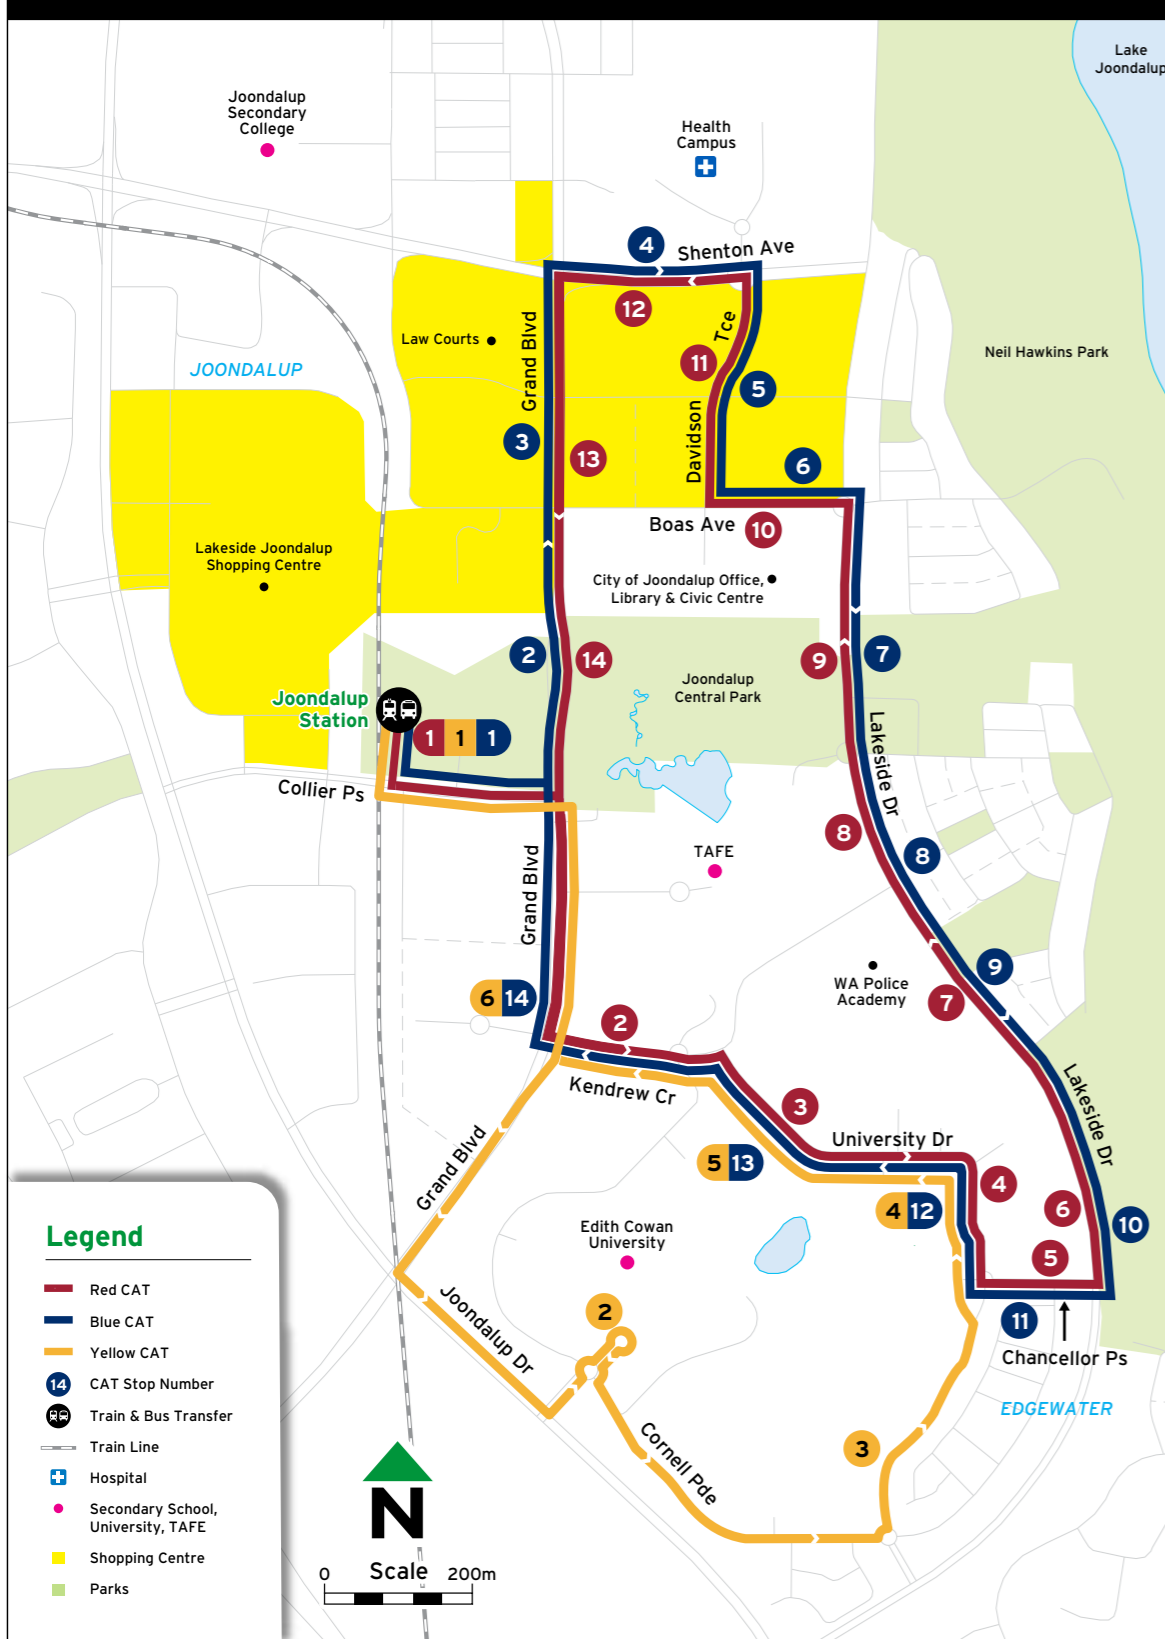

Transperth Information

Call us

InfoLine on 13 62 13
(TIS 13 14 50)

Hearing or speech impaired?
Call via NRS on 133 677

Visit an InfoCentre at:

- Elizabeth Quay Bus Station
- Perth Busport
- Perth Station
- Perth Underground Station

Got an iPhone® or Android™ device?

Download our free app now to help you plan your journey.

Visit us online

transperth.wa.gov.au

Joondalup Central Area Transit (CAT) buses are free.

You may get on and off them as often as you like without paying a fare.

These services are brought to you by Transperth, Edith Cowan University and the City of Joondalup.

Legend

Serviced by accessible buses

Red CAT

1. 1 Joondalup Station
2. 2 ECU Kendrew Crescent
3. 3 University Dr
4. 4 ECU Student Village
5. 5 ECU Child Care Centre
6. 6 Lakeside Dr
7. 7 Police Academy
8. 8 TAFE
9. 9 Lakeside Park
10. 10 Civic Centre
11. 11 Centrelink
12. 12 Joondalup Health Campus
13. 13 Boas Ave
14. 14 Central Park

Blue CAT

1. 1 Joondalup Station
2. 2 Central Park
3. 3 Boas Ave
4. 4 Joondalup Health Campus
5. 5 Centrelink
6. 6 Civic Centre
7. 7 Lakeside Park
8. 8 TAFE
9. 9 Police Academy
10. 10 Lakeside Dr
11. 11 ECU Child Care Centre
12. 12 ECU Student Village
13. 13 University Dr
14. 14 Grand Bvd Car Park

Yellow CAT

1. 1 Joondalup Station
2. 2 ECU Library
3. 3 ECU Sports and Fitness Centre
4. 4 ECU Student Village
5. 5 University Dr
6. 6 Grand Bvd Car Park

Map Joondalup CAT

Legend

- Red CAT
- Blue CAT
- Yellow CAT
- 14 CAT Stop Number
- Train & Bus Transfer
- Train Line
- Hospital
- Secondary School, University, TAFE
- Shopping Centre
- Parks