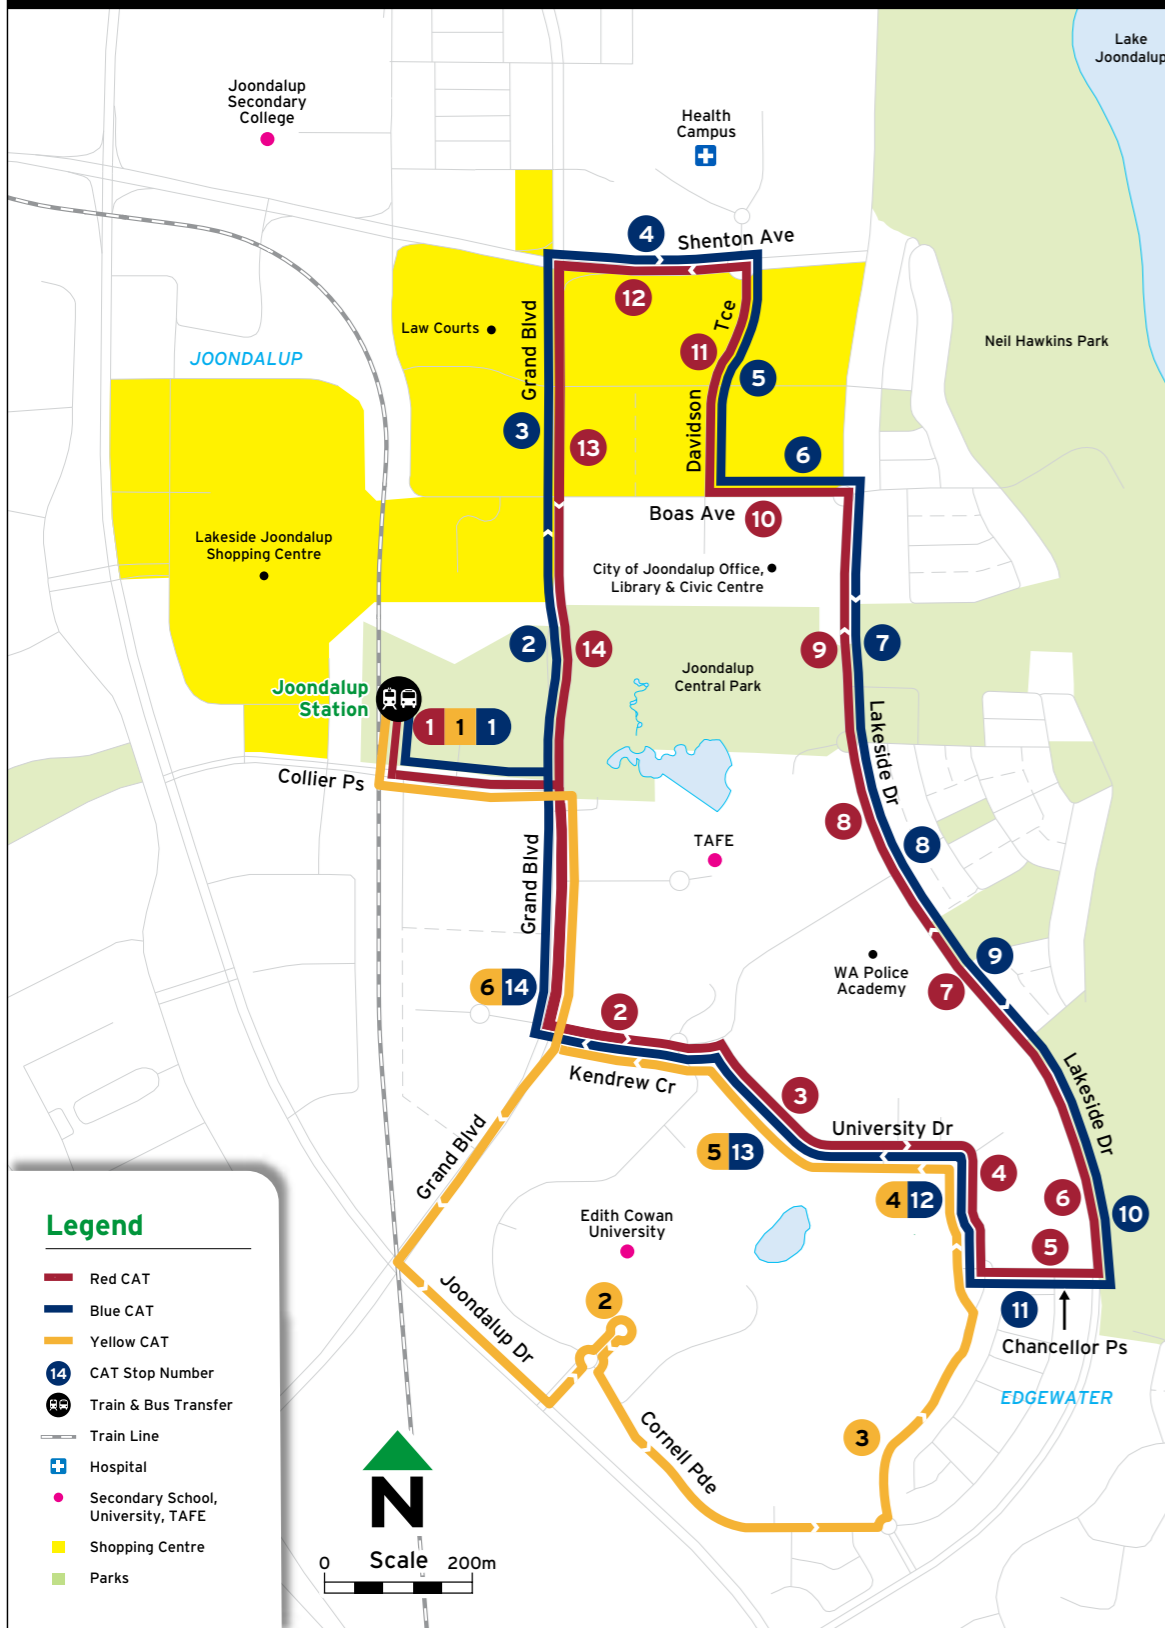

Yellow CAT Circular Route South/North from Joondalup Station servicing Edith Cowan University.

Joondalup Central Area Transit (CAT) buses are free.

You may get on and off them as often as you like without paying a fare.

These services are brought to you by Transperth, Edith Cowan University, and the City of Joondalup.

All Transperth buses are accessible

Red CAT

1. 1 Joondalup Station
2. 2 ECU Kendrew Crescent
3. 3 University Dr
4. 4 ECU Student Village
5. 5 ECU Child Care Centre
6. 6 Lakeside Dr
7. 7 Police Academy
8. 8 TAFE
9. 9 Lakeside Park
10. 10 Civic Centre
11. 11 Centrelink
12. 12 Joondalup Health Campus
13. 13 Boas Ave
14. 14 Central Park

Blue CAT

1. 1 Joondalup Station
2. 2 Central Park
3. 3 Boas Ave
4. 4 Joondalup Health Campus
5. 5 Centrelink
6. 6 Civic Centre
7. 7 Lakeside Park
8. 8 TAFE
9. 9 Police Academy
10. 10 Lakeside Dr
11. 11 ECU Child Care Centre
12. 12 ECU Student Village
13. 13 University Dr
14. 14 Grand Bvd Car Park

Yellow CAT

1. 1 Joondalup Station
2. 2 ECU Library
3. 3 ECU Sports and Fitness Centre
4. 4 ECU Student Village
5. 5 University Dr
6. 6 Grand Bvd Car Park

Looking for more information?

Visit us online
transperth.wa.gov.au

Get the app
Download our free iPhone® or Android™ app to help you plan your journey.

Call us
InfoLine on 13 62 13 (TIS 13 14 50)
Hearing or speech impaired? Call via NRS on 133 677

Visit an InfoCentre at:

- Elizabeth Quay Bus Station
- Perth Busport
- Perth Station
- Perth Underground Station

Map Joondalup CAT

Legend

- Red CAT
- Blue CAT
- Yellow CAT
- 14 CAT Stop Number
- Train & Bus Transfer
- Train Line
- Hospital
- Secondary School, University, TAFE
- Shopping Centre
- Parks