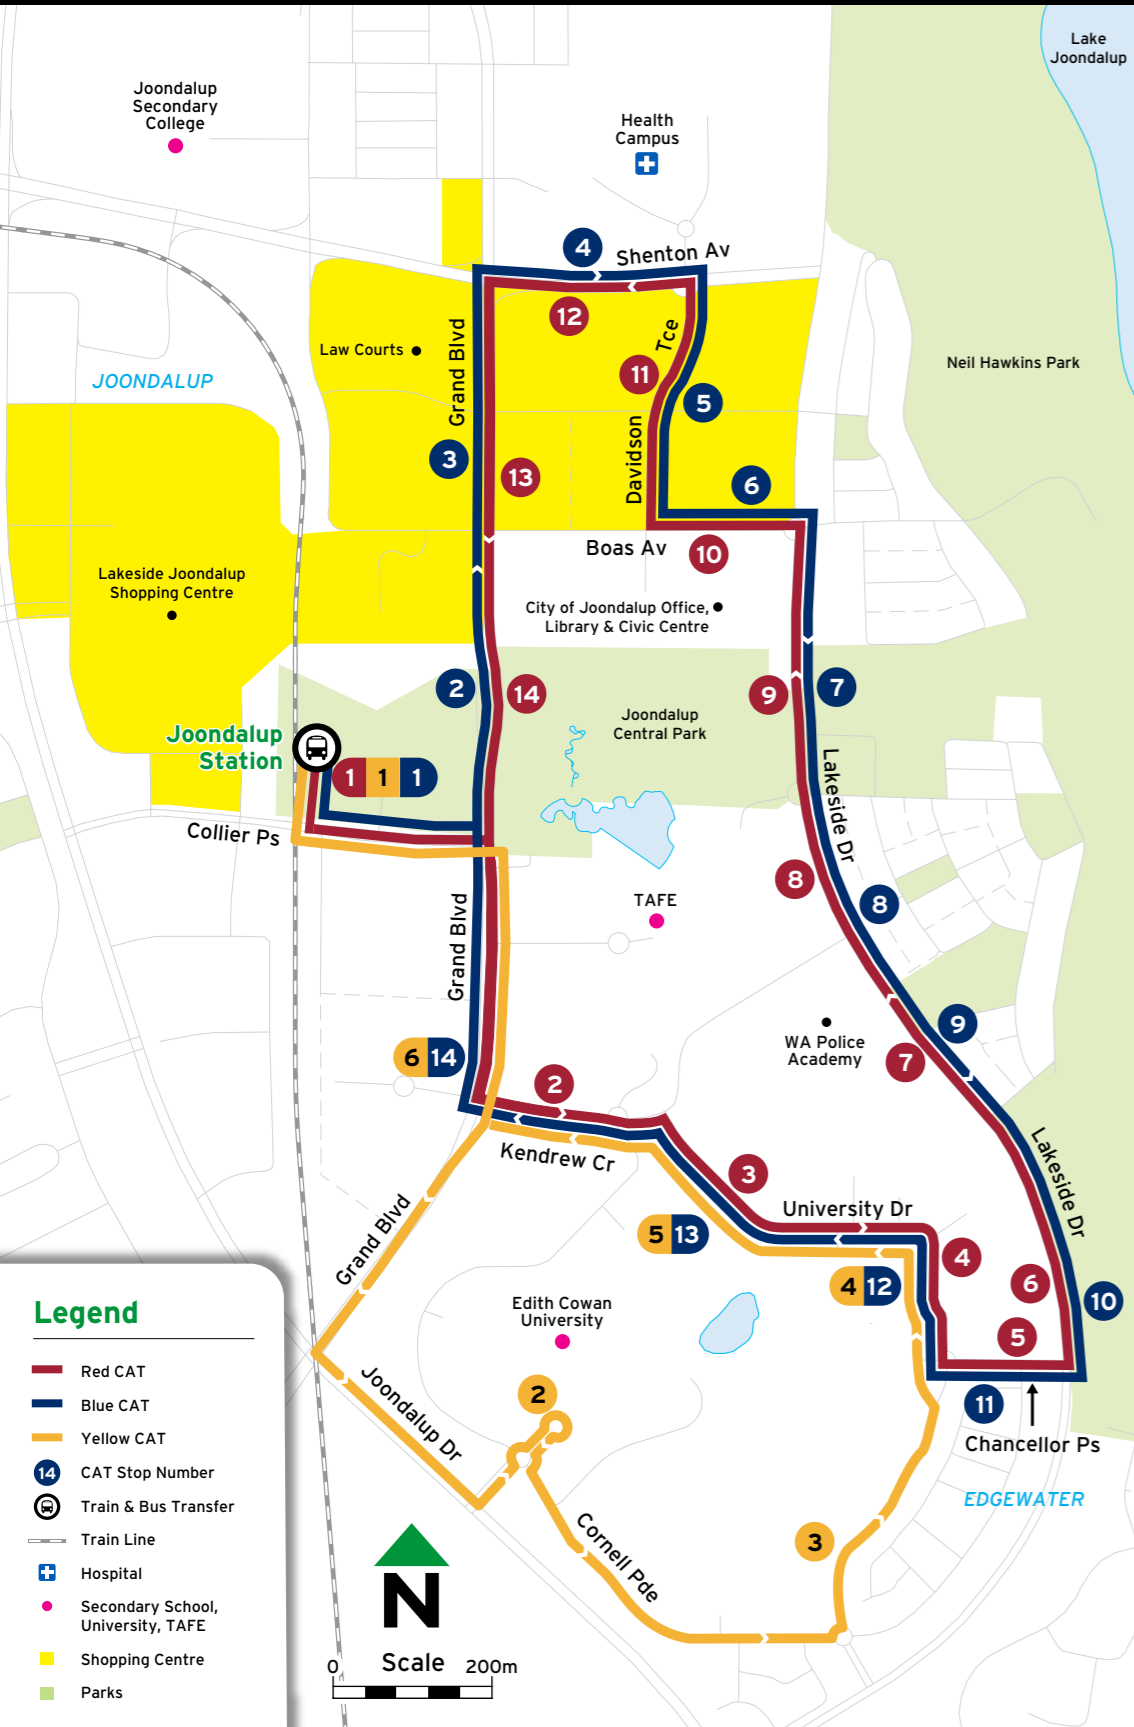

Map Joondalup CAT

Red CAT

- 1 Joondalup Station
- 2 ECU Kendrew Crescent
- 3 University Dr
- 4 ECU Student Village
- 5 ECU Child Care Centre
- 6 Lakeside Dr
- 7 Police Academy
- 8 TAFE
- 9 Lakeside Park
- 10 Civic Centre
- 11 Centrelink
- 12 Joondalup Health Campus
- 13 Boas Ave
- 14 Central Park

Blue CAT

- 1 Joondalup Station
- 2 Central Park
- 3 Boas Ave
- 4 Joondalup Health Campus
- 5 Centrelink
- 6 Civic Centre
- 7 Lakeside Park
- 8 TAFE
- 9 Police Academy
- 10 Lakeside Dr
- 11 ECU Child Care Centre
- 12 ECU Student Village
- 13 University Dr
- 14 Grand Bvd Car Park

Yellow CAT

- 1 Joondalup Station
- 2 ECU Library
- 3 ECU Sports and Fitness Centre
- 4 ECU Student Village
- 5 University Dr
- 6 Grand Bvd Car Park

ECU - Edith Cowan University

Stand Departure Information

Yellow CAT Circular Route South/North from Joondalup Station servicing Edith Cowan University.

Joondalup Central Area Transit (CAT) buses are free.

You may get on and off them as often as you like without paying a fare.