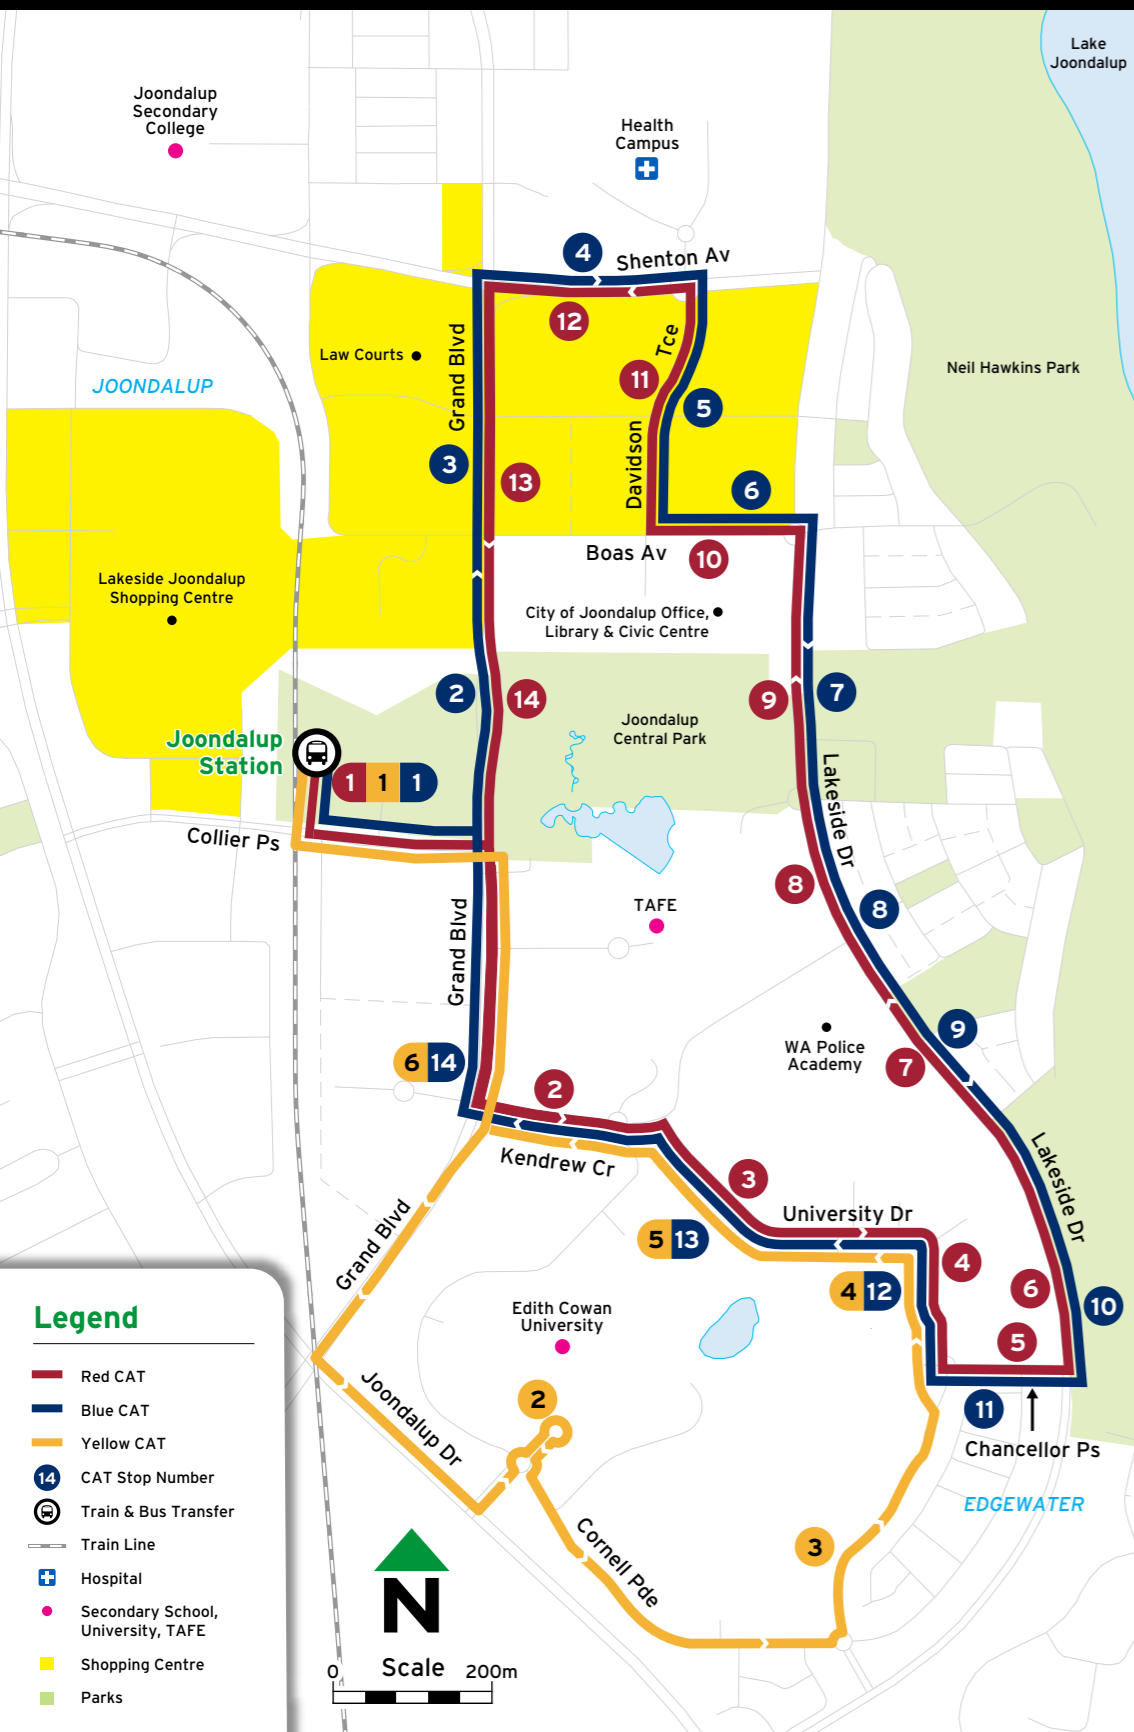

Map Joondalup CAT

Red CAT

- 1 Joondalup Station
- 2 ECU Kendrew Crescent
- 3 University Dr
- 4 ECU Student Village
- 5 ECU Child Care Centre
- 6 Lakeside Dr
- 7 Police Academy
- 8 TAFE
- 9 Lakeside Park
- 10 Civic Centre
- 11 Centrelink
- 12 Joondalup Health Campus
- 13 Boas Av
- 14 Central Park

Blue CAT

- 1 Joondalup Station
- 2 Central Park
- 3 Boas Av
- 4 Joondalup Health Campus
- 5 Centrelink
- 6 Civic Centre
- 7 Lakeside Park
- 8 TAFE
- 9 Police Academy
- 10 Lakeside Dr
- 11 ECU Child Care Centre
- 12 ECU Student Village
- 13 University Dr
- 14 Grand Bvd Car Park

Yellow CAT

- 1 Joondalup Station
- 2 ECU Library
- 3 ECU Sports and Fitness Centre
- 4 ECU Student Village
- 5 University Dr
- 6 Grand Bvd Car Park

ECU - Edith Cowan University

Stand Departure Information

Yellow CAT Circular Route South/North from Joondalup Station servicing Edith Cowan University.

Joondalup Central Area Transit (CAT) buses are free.

You may get on and off them as often as you like without paying a fare.