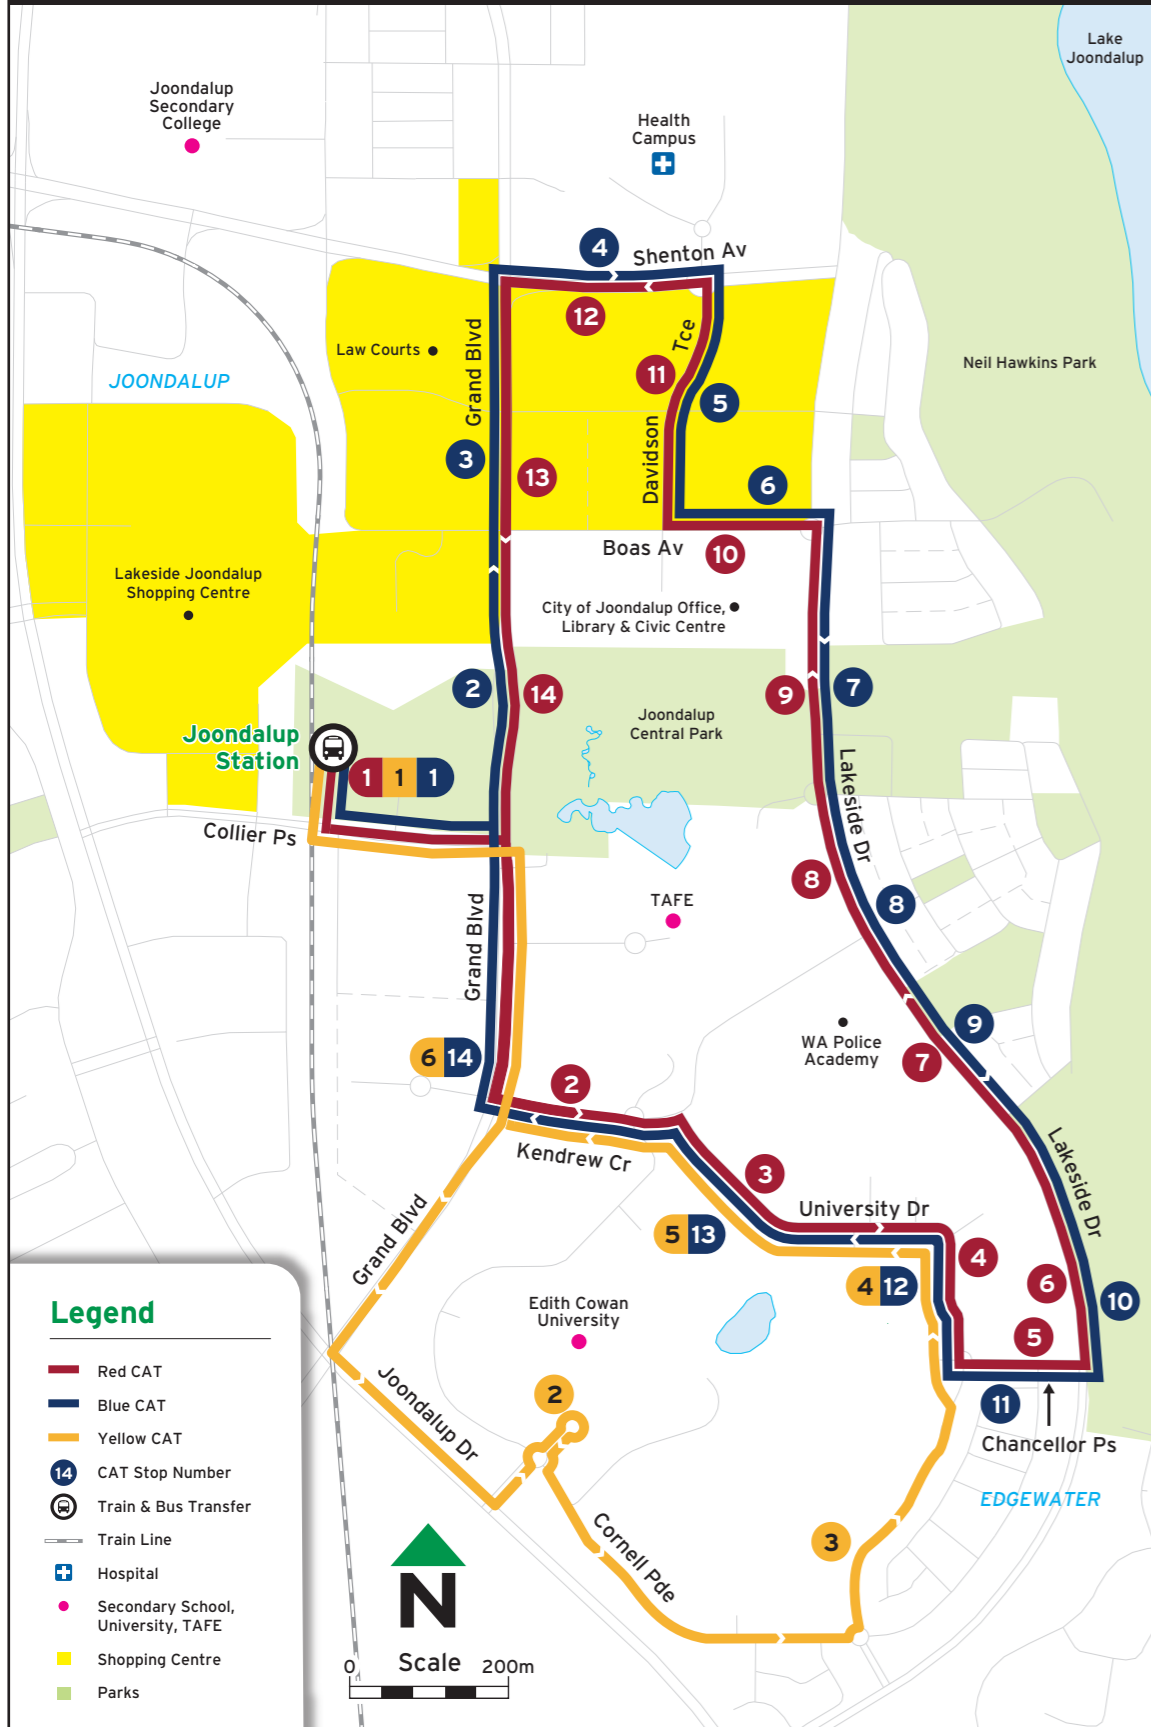

# Map Joondalup CAT

## Legend

- Red CAT
- Blue CAT
- Yellow CAT
- 14 CAT Stop Number
- Train & Bus Transfer
- Train Line
- Hospital
- Secondary School, University, TAFE
- Shopping Centre
- Parks

## Red CAT

- 1 Joondalup Station
- 2 ECU Kendrew Crescent
- 3 University Dr
- 4 ECU Student Village
- 5 ECU Child Care Centre
- 6 Lakeside Dr
- 7 Police Academy
- 8 TAFE
- 9 Lakeside Park
- 10 Civic Centre
- 11 Centrelink
- 12 Joondalup Health Campus
- 13 Boas Av
- 14 Central Park

## Blue CAT

- 1 Joondalup Station
- 2 Central Park
- 3 Boas Av
- 4 Joondalup Health Campus
- 5 Centrelink
- 6 Civic Centre
- 7 Lakeside Park
- 8 TAFE
- 9 Police Academy
- 10 Lakeside Dr
- 11 ECU Child Care Centre
- 12 ECU Student Village
- 13 University Dr
- 14 Grand Bvd Car Park