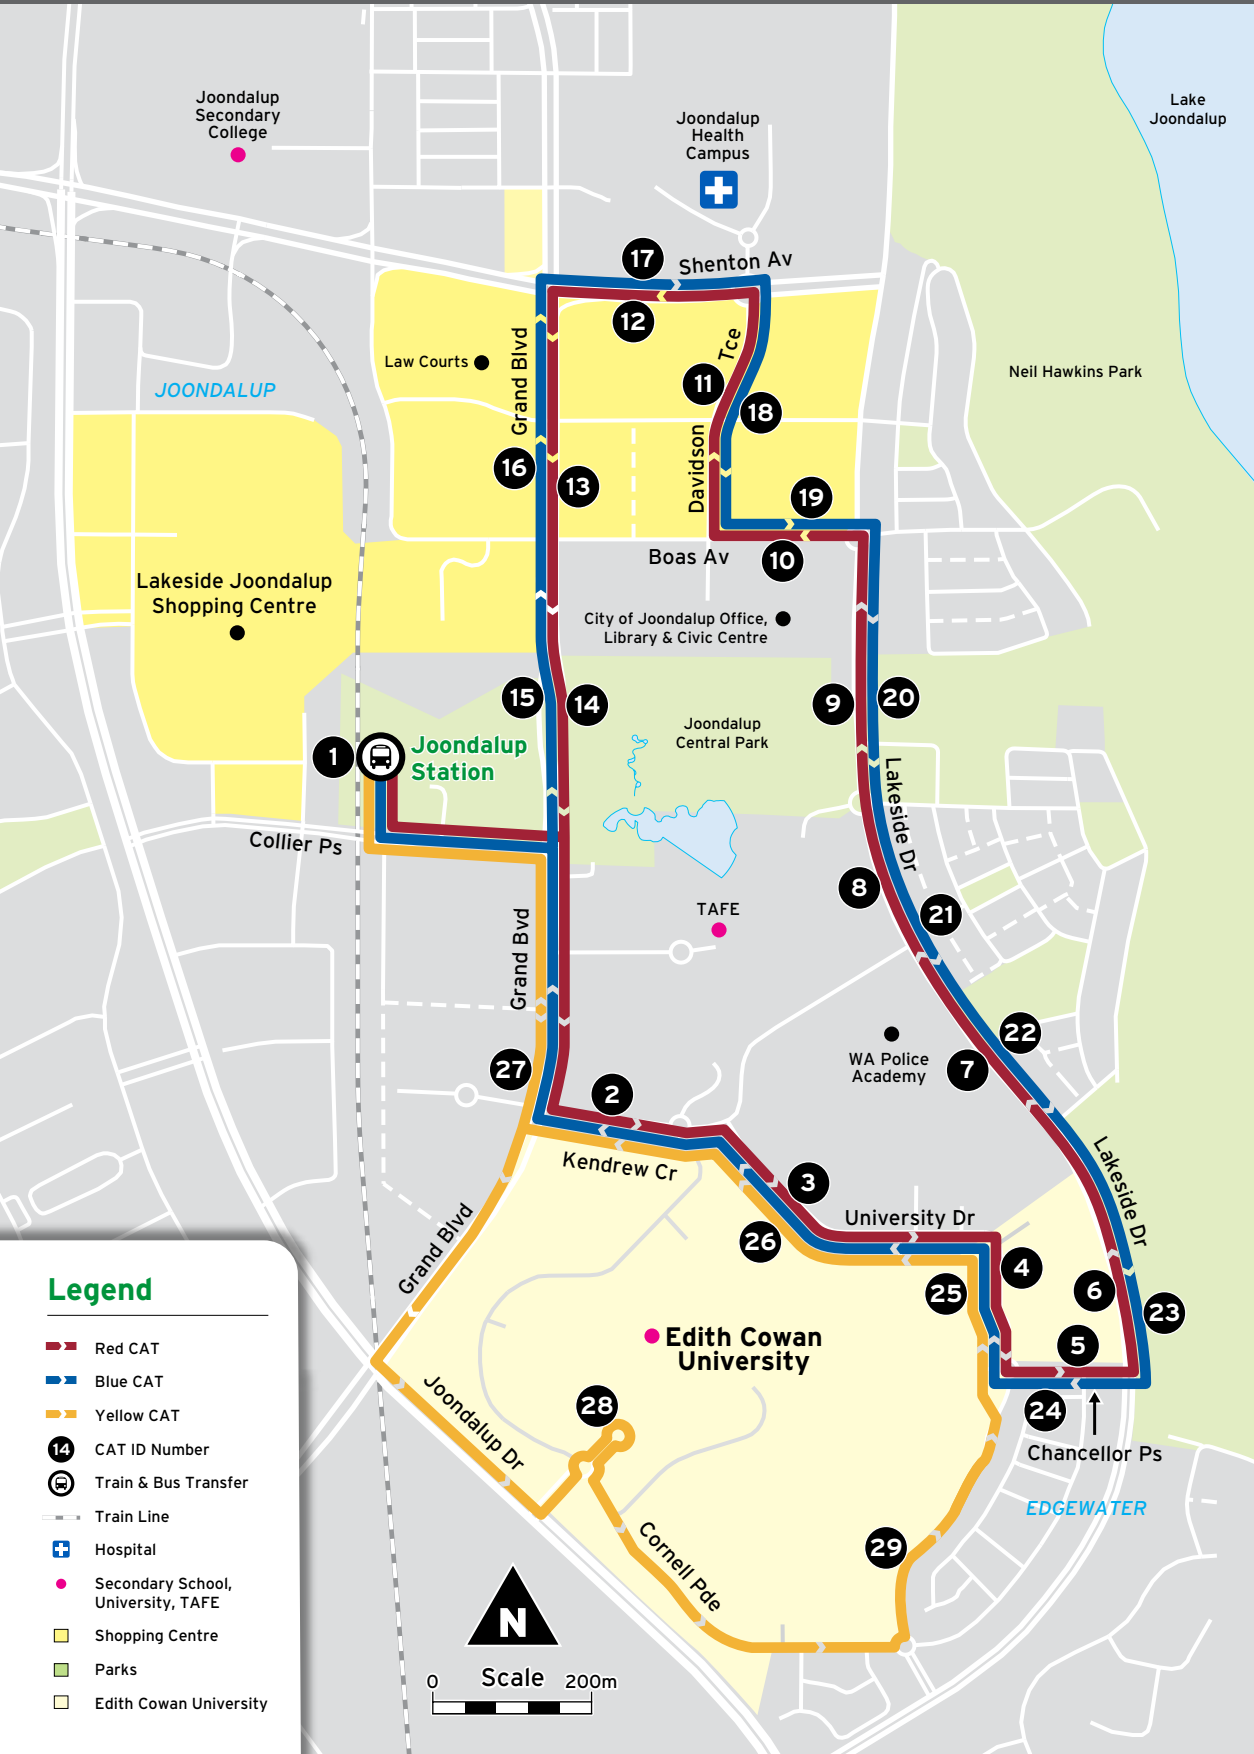

205

Joondalup CAT Free Service

CAT ID	Location	Route
1	Joondalup Station	Blue, Yellow
2	TAFE- Kendrew Crescent	Red, Blue
3	Police Academy South	Red, Blue
4	Student Village	Red, Blue
5	Early Learning Centre	Red, Blue
6	Lakeside Drive	Red, Blue
7	Police Academy North	Red, Blue
8	TAFE - Lakeside Drive	Red, Blue
9	Central Park East	Red, Blue
10	Civic Centre	Red, Blue
11	Centrelink	Red, Blue
12	Joondalup Health Campus	Red, Blue
13	Boas Avenue	Red, Blue
14	Central Park West	Red, Blue
15	Central Park West	Red, Blue
16	Boas Avenue	Red, Blue
17	Joondalup Health Campus	Red, Blue
18	Centrelink	Red, Blue
19	Civic Centre	Red, Blue
20	Central Park East	Red, Blue
21	TAFE - Lakeside Drive	Red, Blue
22	Police Academy North	Red, Blue
23	Lakeside Drive	Red, Blue
24	Early Learning Centre	Red, Blue
25	Student Village	Red, Blue
26	University Drive	Red, Blue
27	Grand Boulevard Car Park	Red, Blue
28	ECU Library	Yellow
29	ECU Sports and Fitness Centre	Yellow

Visit an InfoCentre at:

- Elizabeth Quay Bus Station
- Perth Busport
- Perth Station
- Perth Underground Station

Routes

Blue CAT Circular Route
North/South from Joondalup Station via Grand Blvd and Lakeside Dr.

Red CAT Circular Route
South/North from Joondalup Station via Grand Blvd and Lakeside Dr.

Yellow CAT Circular Route
South/North from Joondalup Station servicing Edith Cowan University.

Joondalup Central Area Transit (CAT) buses are free.