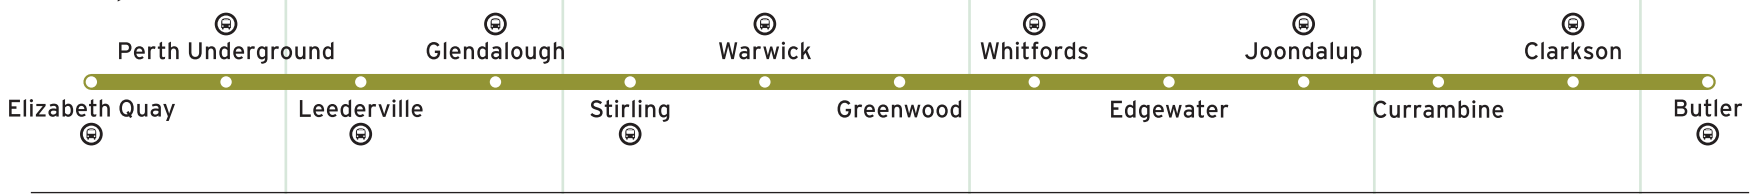

Stopping Patterns to Butler

All Stops