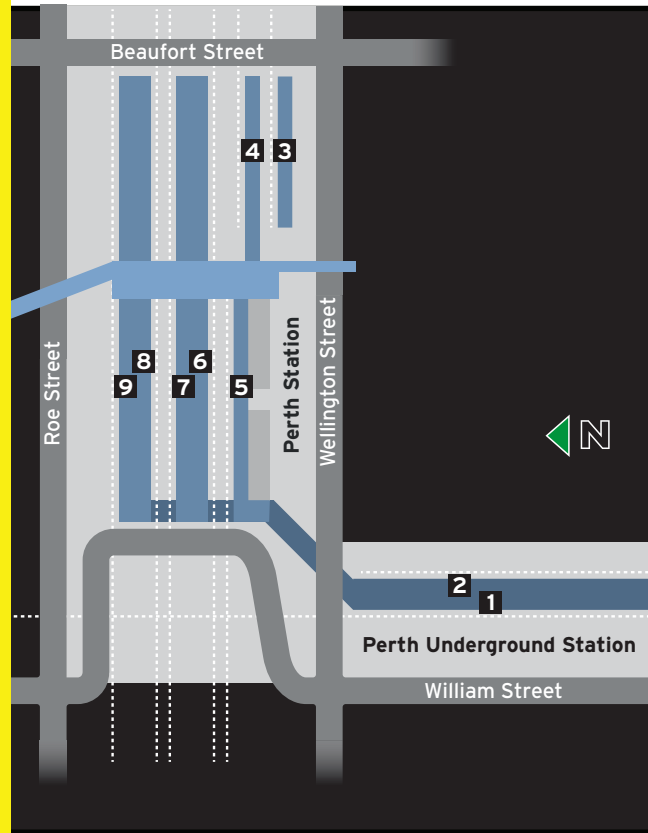

ZONE 2 1

ZONE 1 FTZ

LEGEND Buses

FTZ - Free Transit Zone

Stay streets ahead with live bus tracking.

Download the Transperth app.

Platform - Services Map Perth and Perth Underground Stations

Perth Underground Station

- 1** Joondalup Line
- 2** Mandurah Line

Perth Station

- 3** Australind
- 4** Thornlie Line
- 5** Armadale Line
- 7** Airport Line to Claremont
- 7** Fremantle Line
- 8** Airport Line to High Wycombe
- 8** Midland Line