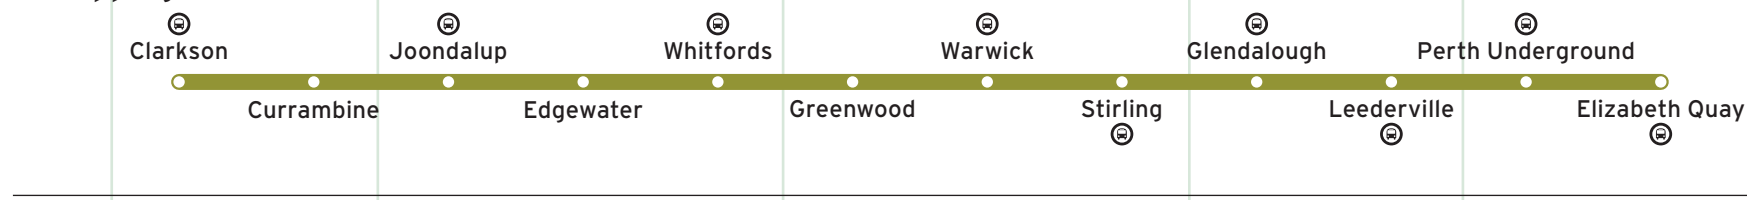

K Stopping Pattern