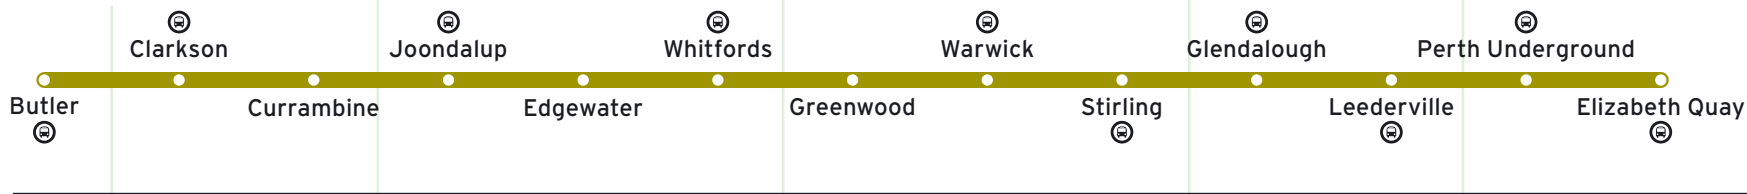

Stopping Patterns to Perth

All Stops