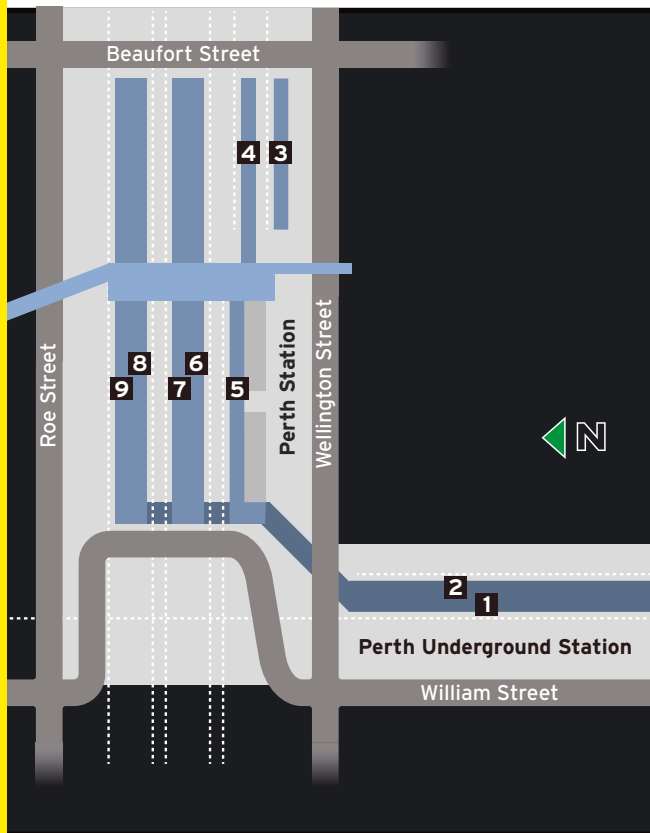

To Perth

Pattern	Butler 99901	Clarkson 99891	Currambine 99881	Joondalup 99871	Edgewater 99861	Whitford 99851	Greenwood 99841	Warwick 99831	Stirling 99821	Glendalough 99811	Leederville 99801	Perth Underground 99602	Elizabeth Quay 99612
Saturday													
am	5:18	5:23	5:26	5:30	5:33	5:36	5:39	5:42	5:46	5:49	5:52	5:55	6:02
	5:48	5:53	5:56	6:00	6:03	6:06	6:09	6:12	6:16	6:19	6:22	6:25	6:32
Then at the following minutes past each hour													
	:11	:16	:19	:23	:26	:29	:32	:35	:39	:42	:45	:48	:55
	:26	:31	:34	:38	:41	:44	:47	:50	:54	:57	:00	:03	:10
	:41	:46	:49	:53	:56	:59	:02	:05	:09	:12	:15	:18	:25
	:56	:01	:04	:08	:11	:14	:17	:20	:24	:27	:30	:33	:40
Until													
pm	8:11	8:16	8:19	8:23	8:26	8:29	8:32	8:35	8:39	8:42	8:45	8:48	8:55
	8:33	8:38	8:41	8:45	8:48	8:51	8:54	8:57	9:01	9:04	9:07	9:10	9:17
	9:03	9:08	9:11	9:15	9:18	9:21	9:24	9:27	9:31	9:34	9:37	9:40	9:47
	9:33	9:38	9:41	9:45	9:48	9:51	9:54	9:57	10:01	10:04	10:07	10:10	10:17
	10:03	10:08	10:11	10:15	10:18	10:21	10:24	10:27	10:31	10:34	10:37	10:40	10:47
	10:33	10:38	10:41	10:45	10:48	10:51	10:54	10:57	11:01	11:04	11:07	11:10	11:17
	11:03	11:08	11:11	11:15	11:18	11:21	11:24	11:27	11:31	11:34	11:37	11:40	11:47
	11:33	11:38	11:41	11:45	11:48	11:51	11:54	11:57	12:01	12:04	12:07	12:10	12:17
am	12:33	12:38	12:41	12:45	12:48	12:51	12:54	12:57	1:01	1:04	1:07	1:10	1:17
	1:13	1:18	1:21	1:25	1:28	1:31	1:34	1:37	1:41	1:44	1:47	1:50	2:17

ZONE 2 1

ZONE 1 FTZ

LEGEND Buses

FTZ - Free Transit Zone

Stay streets ahead with live bus tracking.

Download the Transperth app.

Platform - Services Map Perth and Perth Underground Stations

Perth Underground Station

- 1** Joondalup Line
- 2** Mandurah Line

Perth Station

- 4** **5** Armadale Line to Victoria Park
- 7** Airport Line to Claremont
- 7** Fremantle Line
- 8**  Airport Line to High Wycombe
- 8** Midland Line