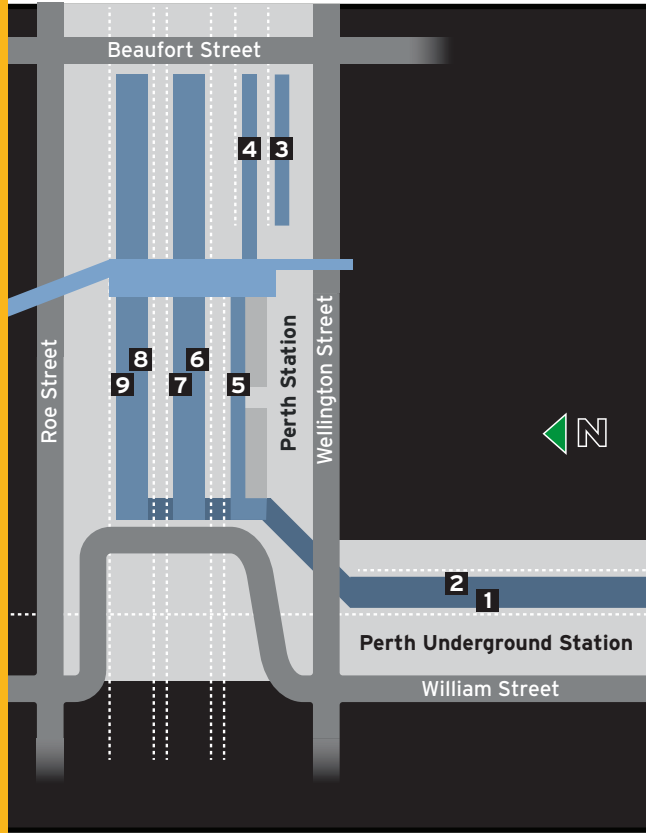

Perth Underground Station

- **1** Joondalup Line
- **2** Mandurah Line

Perth Station

- **3** Australind
- **4** Thornlie Line
- **5** Armadale Line
- **7** Airport Line to Claremont
- **7** Fremantle Line
- **8** Airport Line to High Wycombe
- **8** Midland Line