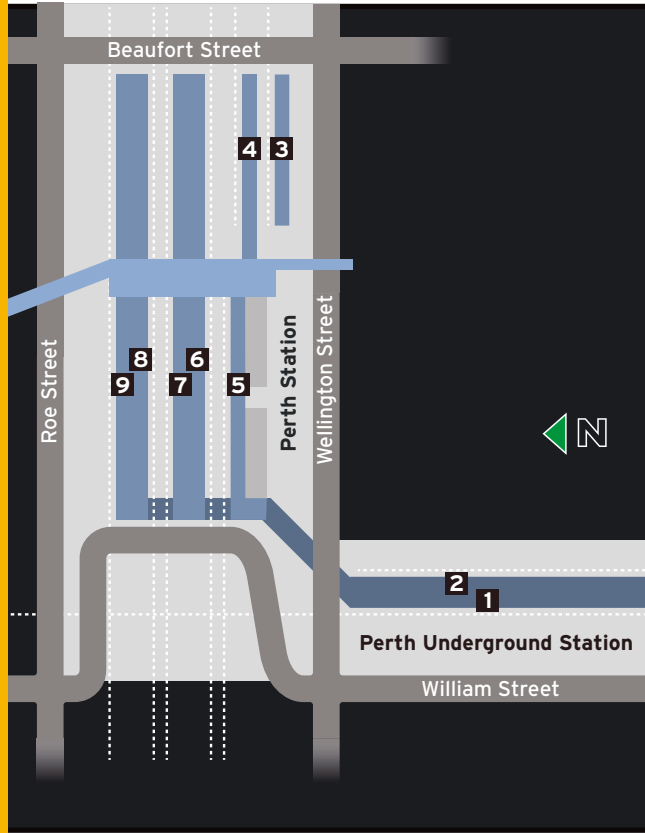

Platform - Services Map Perth and Perth Underground Stations

You can now check your SmartRider balance, usage history and Autoload amount on the Transperth app.

Perth Underground Station

- **1** Joondalup Line
- **2** Mandurah Line

Perth Station

- **4** **5** Armadale Line to Victoria Park
- **7** Airport Line to Claremont
- **7** Fremantle Line
- **✈** **8** Airport Line to High Wycombe
- **8** Midland Line