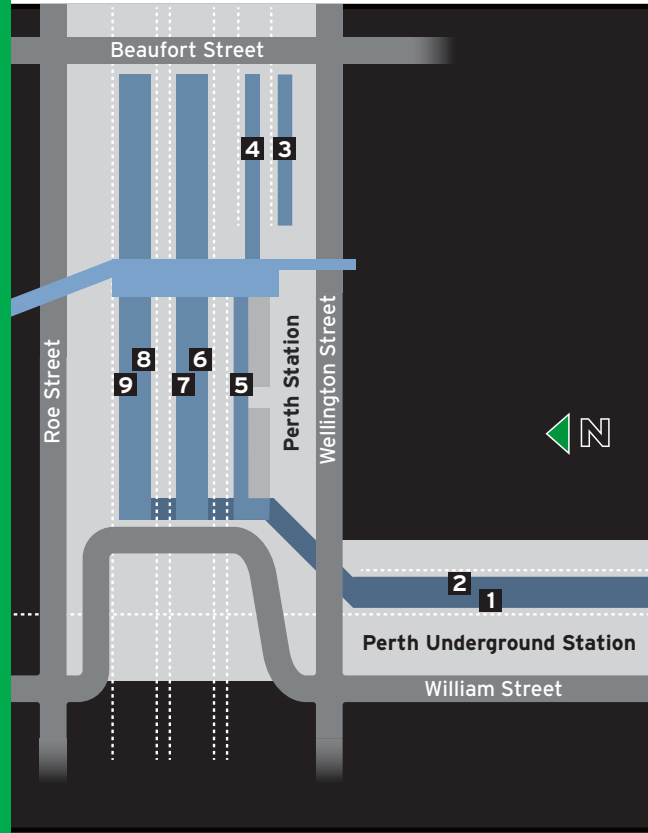

Platform - Services Map

Perth and Perth Underground Stations

**Ferry, train
or bus, plan
your journey
with no fuss.**

Get around Perth
the easy way with the
Transperth JourneyPlanner.
Find it on the app or at
transperth.wa.gov.au

Perth Underground Station

- **1** Yanchep Line
- **2** Mandurah Line

Perth Station

- **4** **5** Armadale Line
  to Cannington
- **5** **6** Thornlie-Cockburn Line
- **7** Airport Line to Claremont
- **7** Fremantle Line
- **x** **8** **9** Airport Line
  to High Wycombe
- **8** **9** Ellenbrook Line
- **8** **9** Midland Line