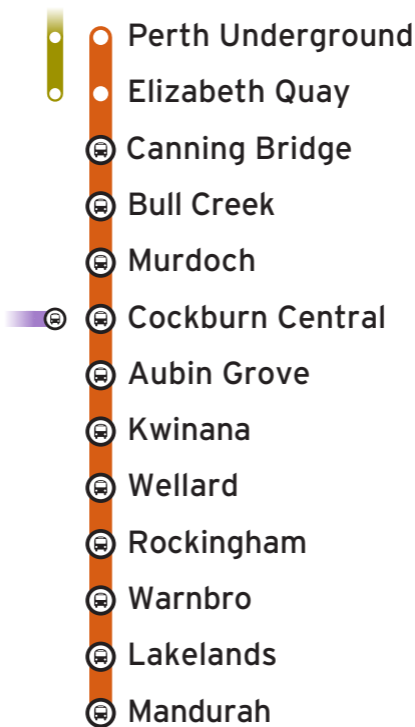

Mandurah Line

Some stations are serviced by multiple train lines:

- Cockburn Central
- Elizabeth Quay
- Perth Underground

See inside cover for more details.

Legend

-  Mandurah Line
-  Thornlie-Cockburn Line
-  Yanchep Line
-  Train / Bus Transfer
-  Train Station

To Mandurah

Pattern	Perth Underground 99602	Elizabeth Quay 99612	Canning Bridge 99632	Bull Creek 99642	Murdoch 99652	Cockburn Central 99662	Aubin Grove 99672	Kwinana 99682	Wellard 99692	Rockingham 99702	Warnbro 99712	Lakelands 99722	Mandurah 99732
Monday to Friday													
am	5:30	5:31	5:37	5:41	5:43	5:48	5:51	5:57	6:00	6:05	6:08	6:18	6:24
	5:45	5:46	5:52	5:56	5:58	6:03	6:06	6:12	6:15	6:20	6:23	6:33	6:39
	5:58	5:59	6:05	6:09	6:11	6:16	6:19	6:25	6:28	6:33	6:36	6:46	6:52
	6:10	6:11	6:17	6:21	6:23	6:28	6:31	6:37	6:40	6:45	6:48	6:58	7:04
	6:17	6:18	6:24	6:28	6:30	6:35	6:38	6:44	6:47	6:52	6:55	7:05	7:11
	6:27	6:28	6:34	6:38	6:40	6:45	6:48	6:54	6:57	7:02	7:05	7:15	7:21
W	6:32	6:33	6:39	6:43	6:45	6:50	-	-	-	-	-	-	-
	6:37	6:38	6:44	6:48	6:50	6:55	6:58	7:04	7:07	7:12	7:15	7:25	7:31
W	6:47	6:48	6:54	6:58	7:00	7:05	7:08	7:14	7:17	7:22	7:25	7:35	7:41
	6:52	6:53	6:59	7:03	7:05	7:10	-	-	-	-	-	-	-
	6:57	6:58	7:04	7:08	7:10	7:15	7:18	7:24	7:27	7:32	7:35	7:45	7:51
	7:07	7:08	7:14	7:18	7:20	7:25	7:28	7:34	7:37	7:42	7:45	7:55	8:01