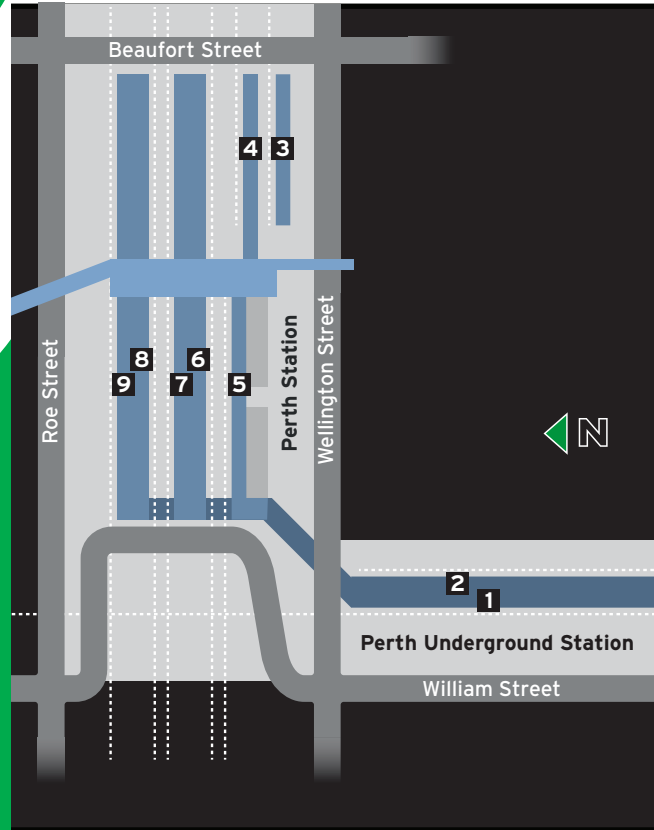

Midland Line

- Perth
- Mclver
- Claisebrook
- East Perth
- Mt Lawley
- Maylands
- Meltham
- Bayswater
- Ashfield
- Bassendean
- Success Hill
- Guildford
- East Guildford
- Woodbridge
- Midland

All stations from Perth to Bayswater are also serviced by Airport Line and Ellenbrook Line trains.

Stopping Patterns to Perth

All Stops

LEGEND  Buses  FTZ - Free Transit Zone

Ferry, train or bus, plan your journey with no fuss.

Get around Perth the easy way with the Transperth JourneyPlanner. Find it on the app or at transperth.wa.gov.au

**Tag on. Tag off.
Tag us.**

View our platforms from our
platforms, or anywhere else.

Platform - Services Map

Perth and Perth Underground Stations

Perth Underground Station

- 1** Yanchep Line
- 2** Mandurah Line

Perth Station

- 4** **5** Armadale Line to Victoria Park
- 7** Airport Line to Claremont
- 7** Fremantle Line
-  **8** **9** Airport Line to High Wycombe
- 8** **9** Ellenbrook Line
- 8** **9** Midland Line