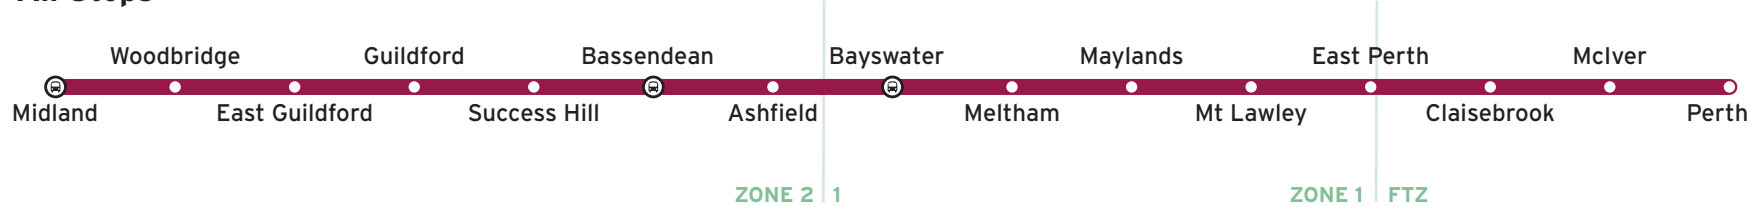

Stopping Patterns to Perth

All Stops

LEGEND Buses FTZ - Free Transit Zone

Ferry, train or bus, plan your journey with no fuss.

Get around Perth the easy way with the Transperth JourneyPlanner. Find it on the app or at transperth.wa.gov.au