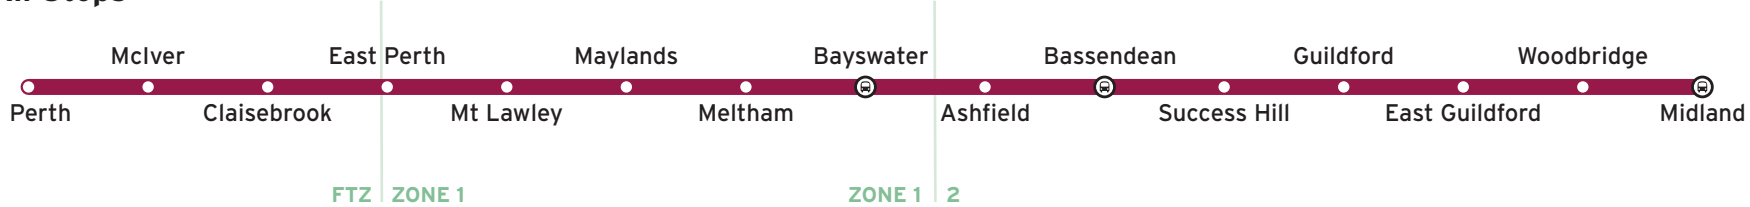

All Stops

LEGEND   Buses   FTZ - Free Transit Zone

Love big events? Love having travel included.

Transperth is the best way to get to all the big events, and travel may be included in your ticket. What's not to love? Find out more at transperth.wa.gov.au