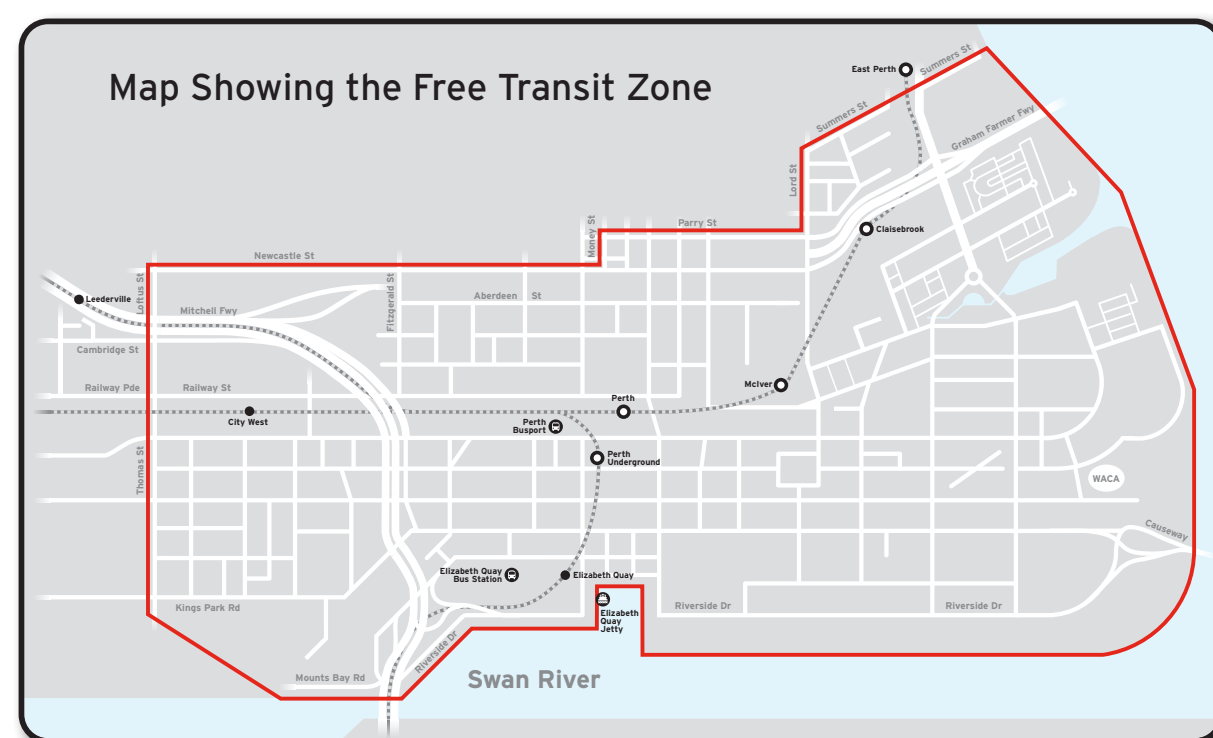

Yellow CAT

Claisebrook Station to Perth Modern			
	Frequency	First Trip	Last Trip
Monday to Thursday	7-8 minutes	5:52am	6:51pm
	15 minutes	7:01pm	7:15pm
Friday	7-8 minutes	5:52am	6:51pm
	15 minutes	7:01pm	8:45pm
Saturday, Sunday & Public Holidays*	10 minutes	8:00am	6:50pm

Perth Modern to Claisebrook Station			
	Frequency	First Trip	Last Trip
Monday to Thursday	7-8 minutes	5:58am	7:15pm
	15 minutes	7:25pm	7:38pm
Friday	7-8 minutes	5:58am	7:15pm
	15 minutes	7:25pm	9:08pm
Saturday, Sunday & Public Holidays*	10 minutes	8:23am	7:13pm

About the Perth CAT Services

Transperth's CAT buses offer you a free, fast and convenient means of travelling around the Perth CBD. Whether you are in the CBD for shopping or travelling to an appointment, our CAT services help to reduce the expenses associated with driving and parking in the city.

Travel for free on all Transperth services located within the Free Transit Zone (FTZ) for buses and the SmartRider Free Transit Zone (SFTZ) for trains.

When travelling on the train within the SFTZ, you must tag on and off using a SmartRider. The SFTZ train boundaries are City West Station on the Fremantle Line, Claisebrook Station on the Midland and Armadale/Thornlie Lines, and Elizabeth Quay Station on the Joondalup and Mandurah Lines.

Free travel is only permitted within the FTZ or SFTZ with a SmartRider for train services. If you are travelling outside this zone normal fares apply.

Let us show you around.

Transperth is Perth's public transport network, offering services to get you around with ease. Explore Perth by road, rail or river, on one of our many bus, train or ferry services that connect our city.

Ticket Options

When you're travelling outside of the central area, tickets are required to ride our services. A SmartRider card is the most convenient way to pay for travel, but cash tickets are also available for purchase.

CAT Bus

Jump on board any of our blue, red, green or yellow CAT buses for free and frequent transport around the centre of Perth.

Bus

The city and suburbs are well connected by our buses. The main stations are Perth Busport and Elizabeth Quay Bus Station.

Train

Our train system is a quick and easy way to get around, taking you west to Fremantle, north to Joondalup, east to Midland and south to Armadale and Mandurah.

Ferry

Our ferry services are a convenient, scenic way to get across the Swan River, operating throughout the day between Elizabeth Quay Jetty and Mends Street Jetty.

Effective: 05/12/2021

Bus Timetable

203

Perth CAT
Free Service

Routes

Blue CAT Perth Busport - Kings Park via Elizabeth Quay Bus Stn

Green CAT Elizabeth Quay Bus Stn - Leederville Stn via City West Stn

Red CAT Matagarup Bridge - West Perth via Perth Stn and Perth Underground Stn

Yellow CAT Claisebrook Stn - West Perth via Perth Stn

Perth Central Area Transit (CAT) buses are free. You may get on and off them as often as you like without paying a fare. These services are brought to you by Transperth and the City of Perth.

All Transperth buses are accessible

Looking for more information?

Visit us online
transperth.wa.gov.au

Get the app
Download our free iPhone® or Android™ app to help you plan your journey.

Call us
InfoLine on 13 62 13
(TIS 13 14 50)
Hearing or speech impaired?
Call via NRS on 133 677

Visit an InfoCentre at:

- Elizabeth Quay Bus Station
- Perth Busport
- Perth Station
- Perth Underground Station