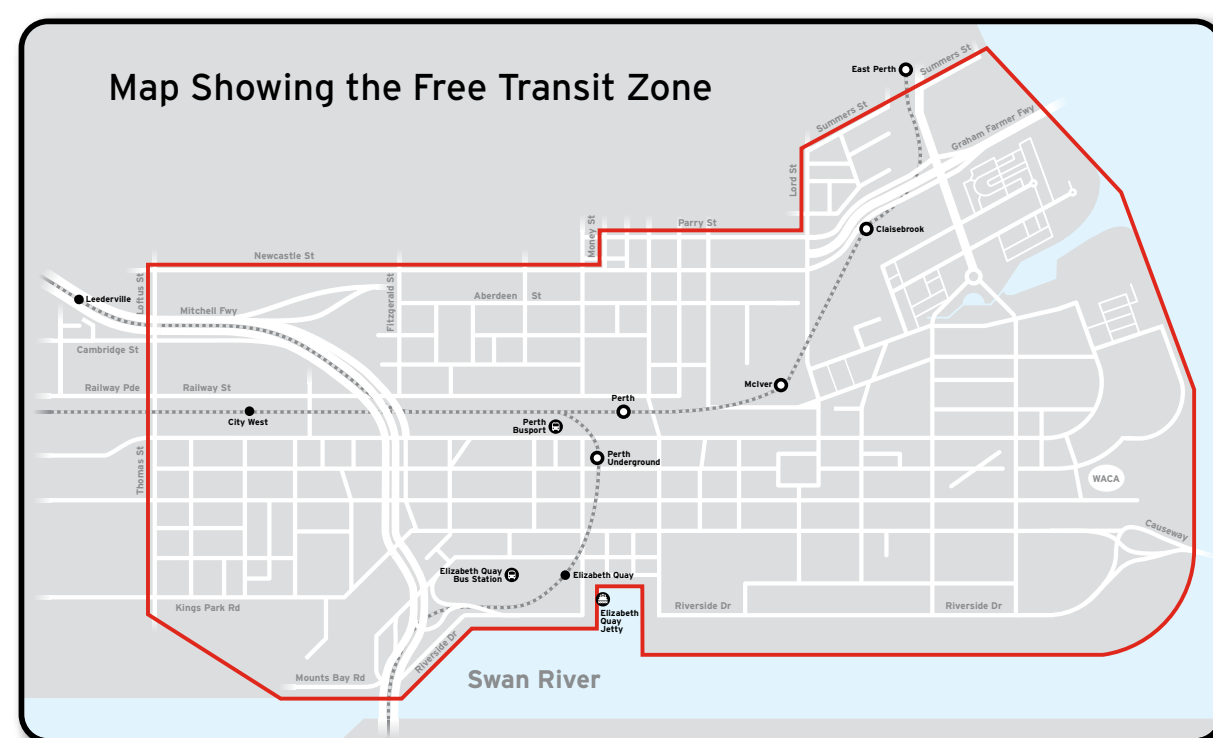

*Public Holiday note: No service on Good Friday, Anzac Day and Christmas Day.

Looking for more information?

Visit us online transperth.wa.gov.au

Get the app
Download our free iPhone® or Android™ app to help you plan your journey.

Call us
InfoLine on 13 62 13 (TIS 13 14 50)
Hearing or speech impaired? Call via NRS on 133 677

Visit an InfoCentre at:

- Elizabeth Quay Bus Station
- Perth Busport
- Perth Station
- Perth Underground Station

About the Perth CAT Services

Transperth's CAT buses offer you a free, fast and convenient means of travelling around the Perth CBD. Whether you are in the CBD for shopping or travelling to an appointment, our CAT services help to reduce the expenses associated with driving and parking in the city.

Travel for free on all Transperth services located within the Free Transit Zone (FTZ) for buses and the SmartRider Free Transit Zone (SFTZ) for trains.

When travelling on the train within the SFTZ, you must tag on and off using a SmartRider. The SFTZ train boundaries are City West Station on the Fremantle Line, Claisebrook Station on the Midland and Armadale/Thornlie Lines, and Elizabeth Quay Station on the Joondalup and Mandurah Lines.

Free travel is only permitted within the FTZ or SFTZ with a SmartRider for train services. If you are travelling outside this zone normal fares apply.

Let us show you around.

Transperth is Perth's public transport network, offering services to get you around with ease. Explore Perth by road, rail or river, on one of our many bus, train or ferry services that connect our city.

Ticket Options

When you're travelling outside of the central area, tickets are required to ride our services. A SmartRider card is the most convenient way to pay for travel, but cash tickets are also available for purchase.

CAT Bus

Jump on board any of our blue, red, green or yellow CAT buses for free and frequent transport around the centre of Perth.

Bus

The city and suburbs are well connected by our buses. The main stations are Perth Busport and Elizabeth Quay Bus Station.

Train

Our train system is a quick and easy way to get around, taking you west to Fremantle, north to Joondalup, east to Midland and south to Armadale and Mandurah.

Ferry

Our ferry services are a convenient, scenic way to get across the Swan River, operating throughout the day between Elizabeth Quay Jetty and Mends Street Jetty.

Effective: 27/02/2022

Bus Timetable

203

Perth CAT

Free Service

Routes

- **Blue CAT** Perth Busport - Kings Park via Elizabeth Quay Bus Stn
- **Green CAT** Elizabeth Quay Bus Stn - Leederville Stn via City West Stn
- **Purple CAT** Elizabeth Quay Bus Stn - UWA via QE II Medical Centre
- **Red CAT** Matagarup Bridge - West Perth via Perth Stn and Perth Underground Stn
- **Yellow CAT** Claisebrook Stn - West Perth via Perth Stn

Perth Central Area Transit (CAT) buses are free.

You may get on and off them as often as you like without paying a fare.

Remember to hail the driver or ring the bell when you want the CAT bus to stop.

All Transperth buses are accessible