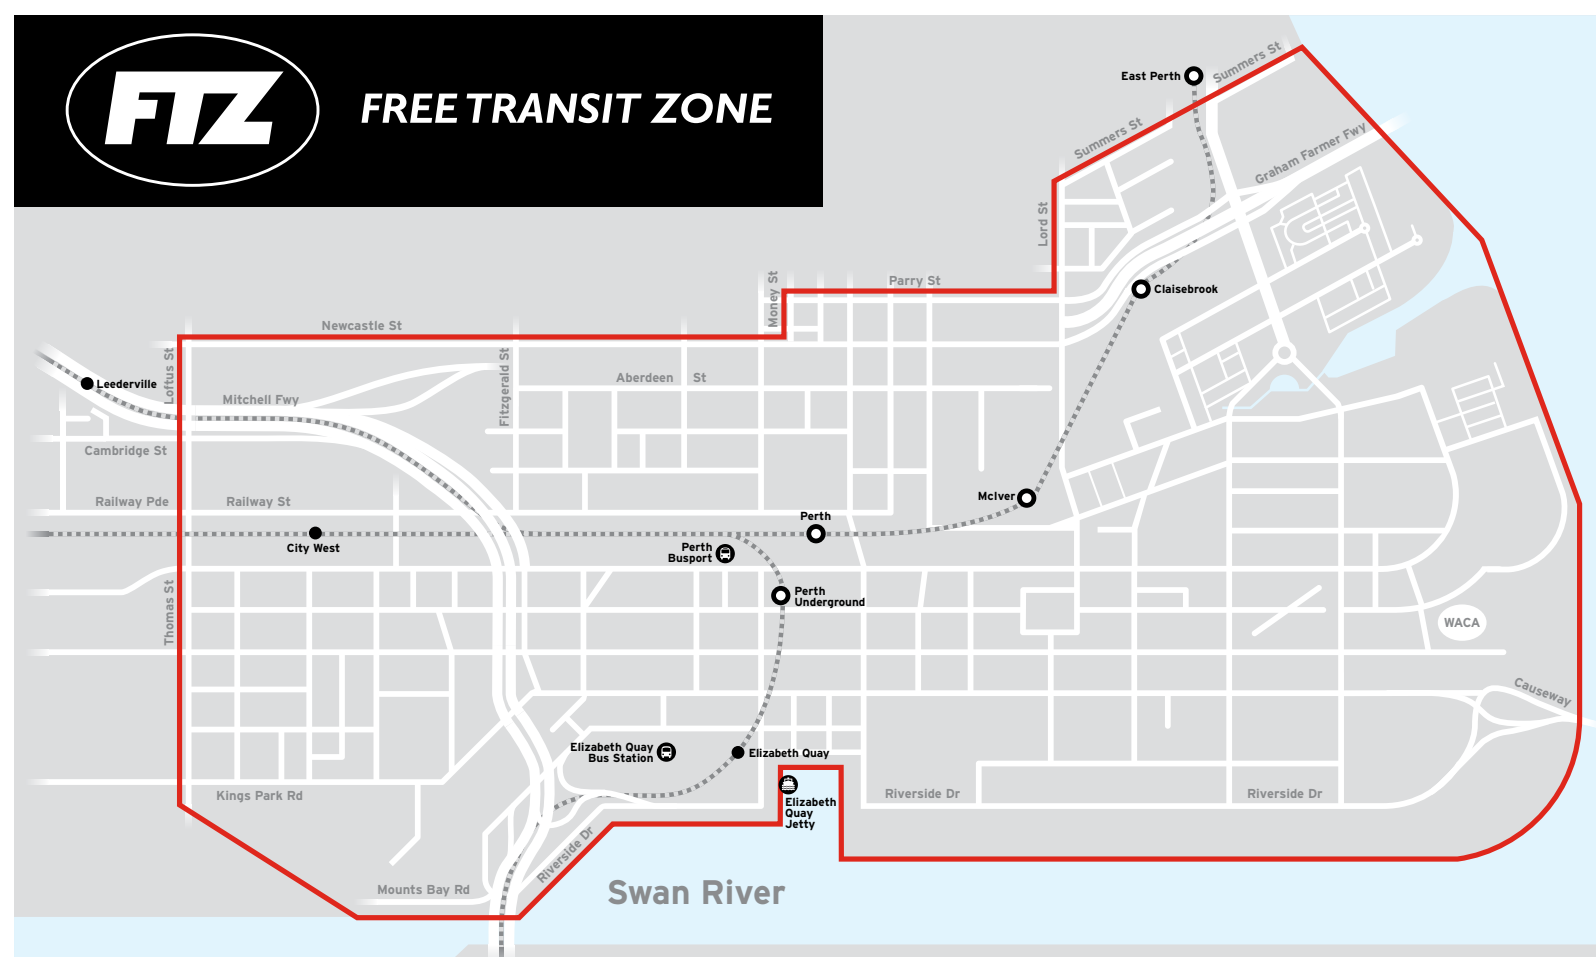

Free Transit Zone

Travel for free on all Transperth services located within the Free Transit Zone (FTZ) for buses and the SmartRider Free Transit Zone (SFTZ) for trains.

Track your bus live

Live Times
and Service Alerts