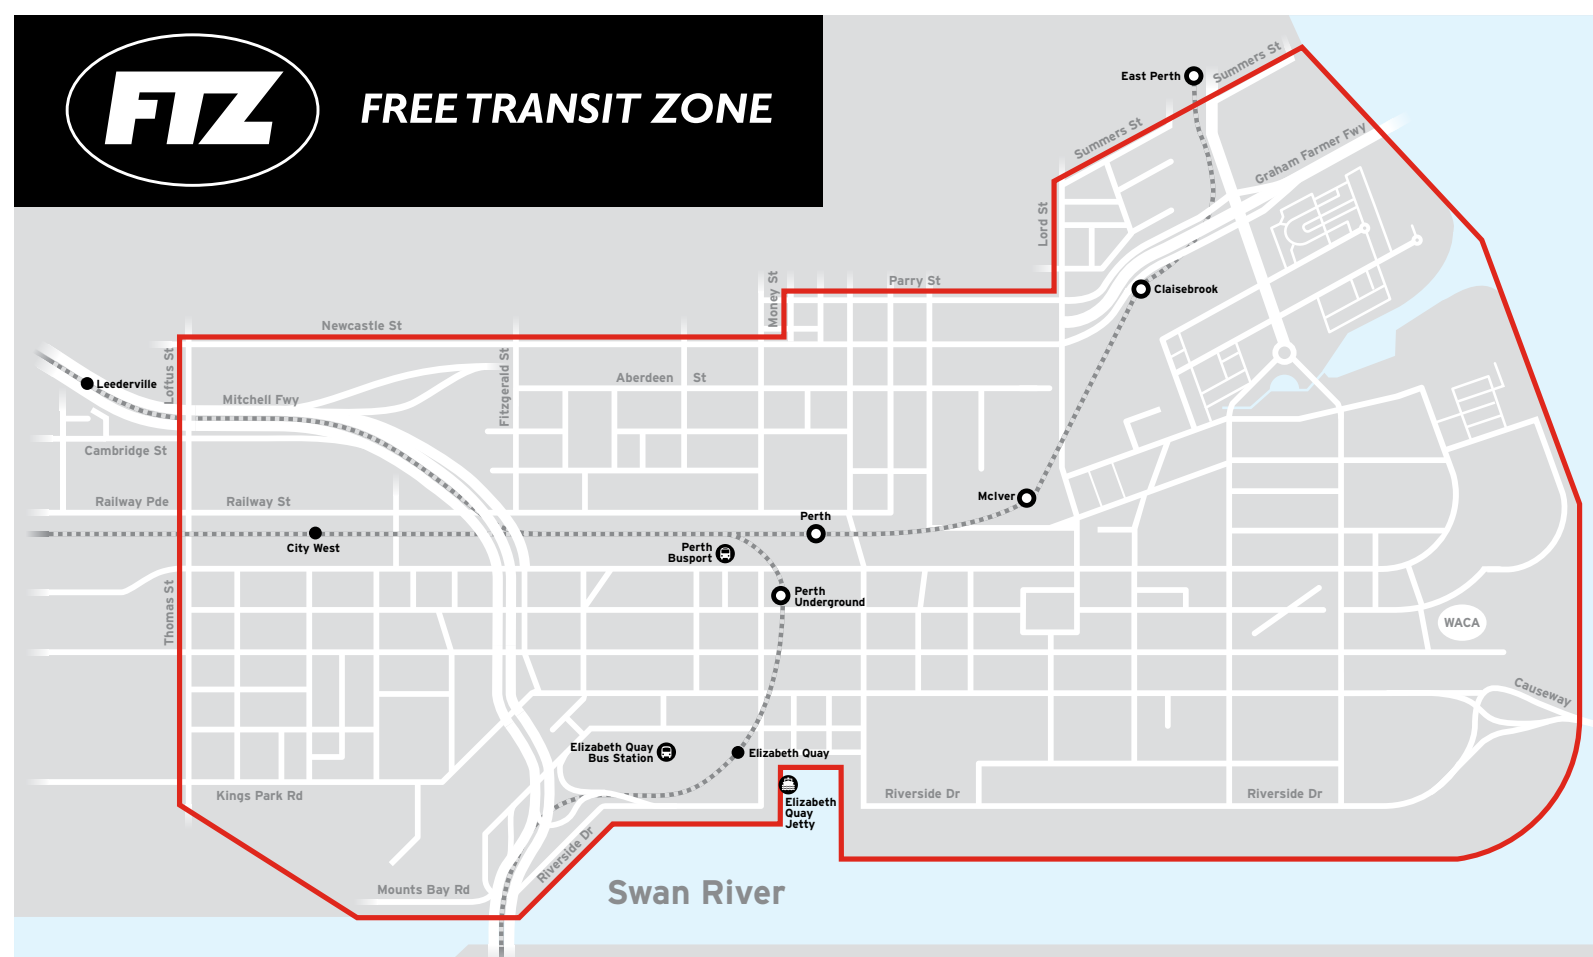

## Free Transit Zone

Travel for free on all Transperth services located within the Free Transit Zone (FTZ) for buses and the SmartRider Free Transit Zone (SFTZ) for trains.