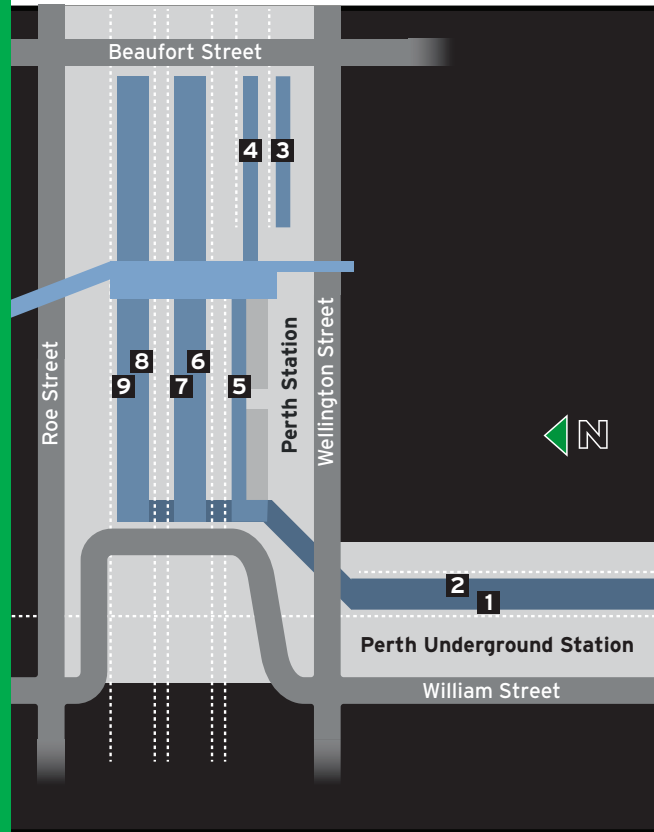

## W Stopping Pattern

ZONE 6 5      ZONE 5 4      ZONE 4 3      ZONE 3 2      ZONE 2 1      ZONE 1 FTZ

**LEGEND**   Train / Bus Station   Train Station   FTZ - Free Transit Zone

### Perth Underground Station

- 1** Yanchep Line
- 2** Mandurah Line